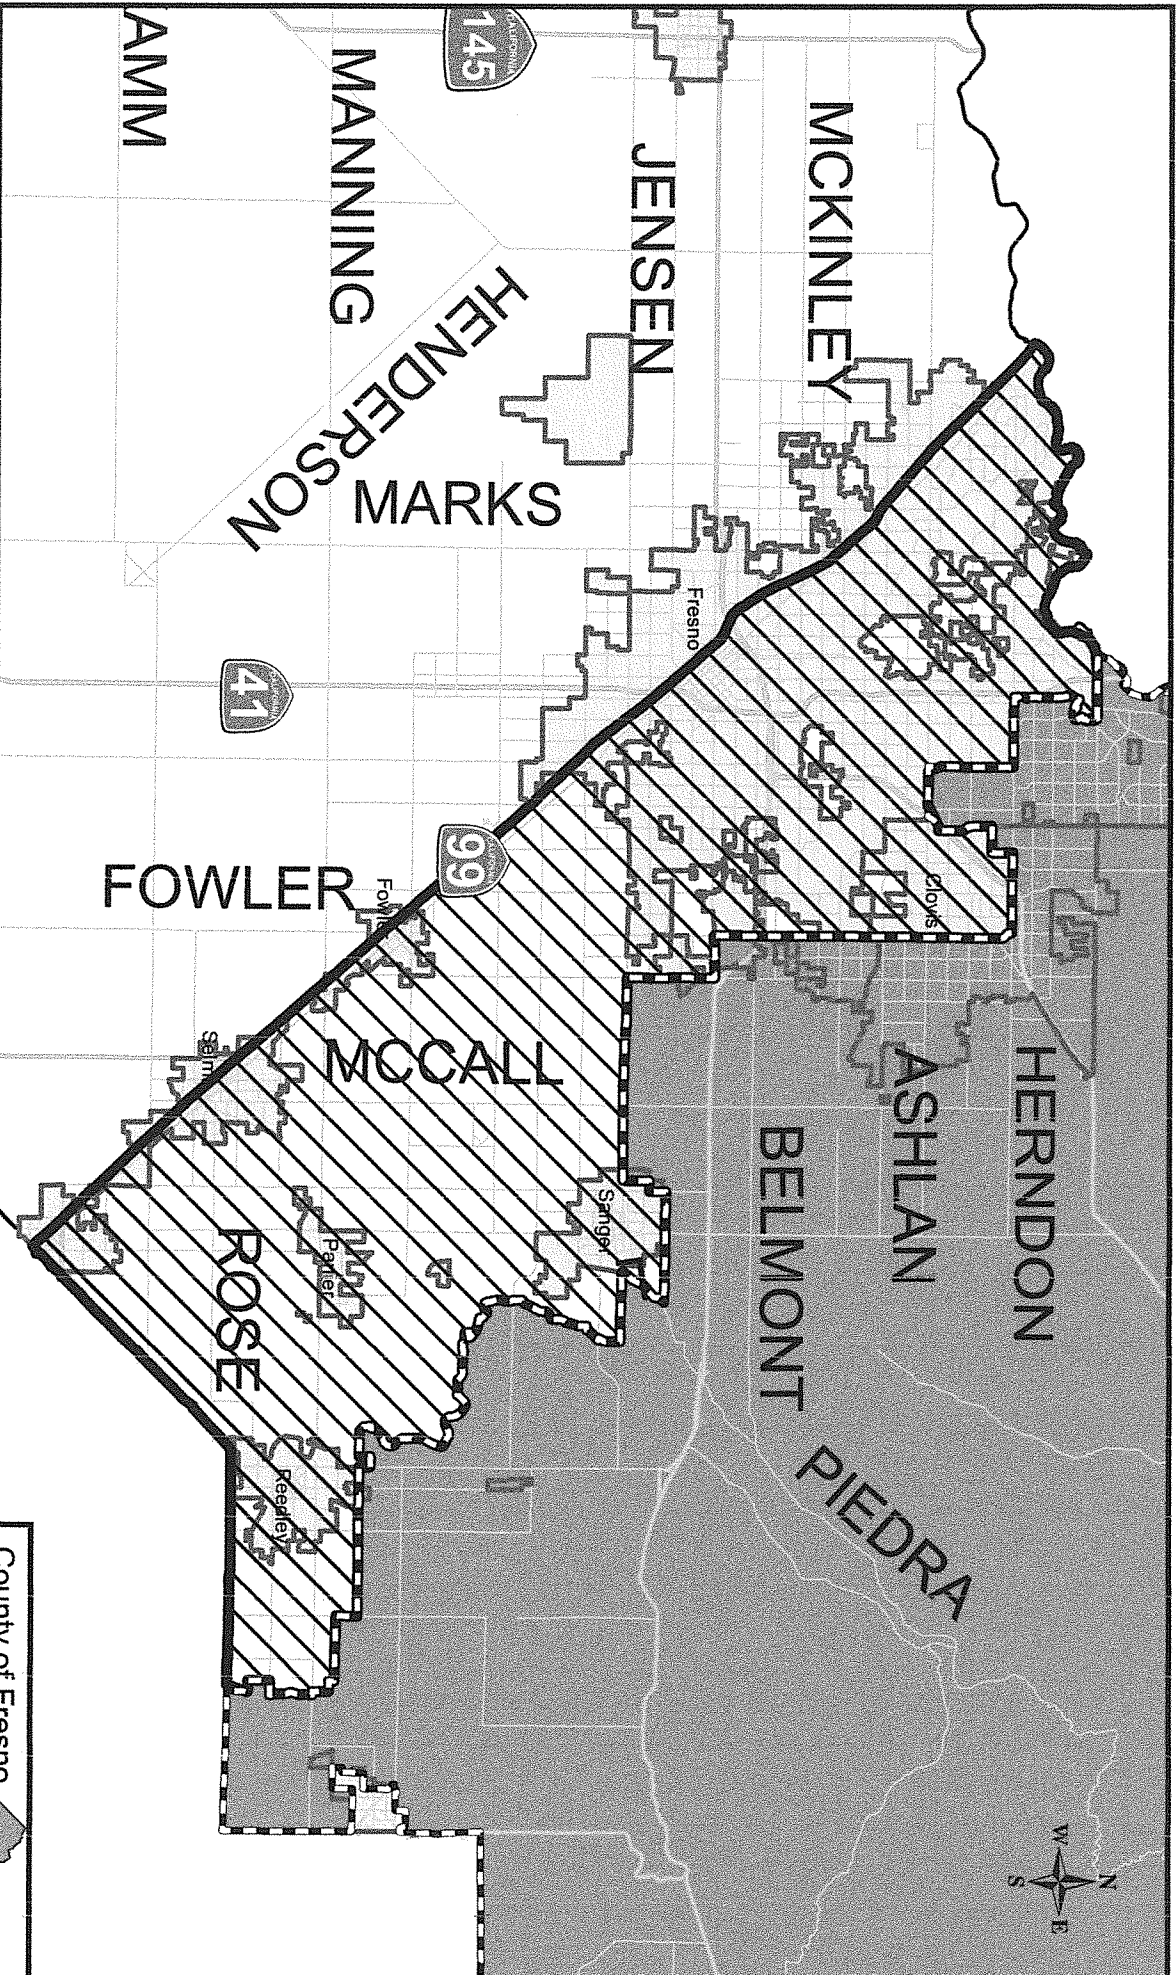

# Proposed Sierra RCD SOI update and annexation

## ATTACHMENT B

### Fresno Local Agency Formation Commission

Proposed annexation: 235,776 acres

-  Affected territory
-  District SOI
-  District Service Area
-  City Limits