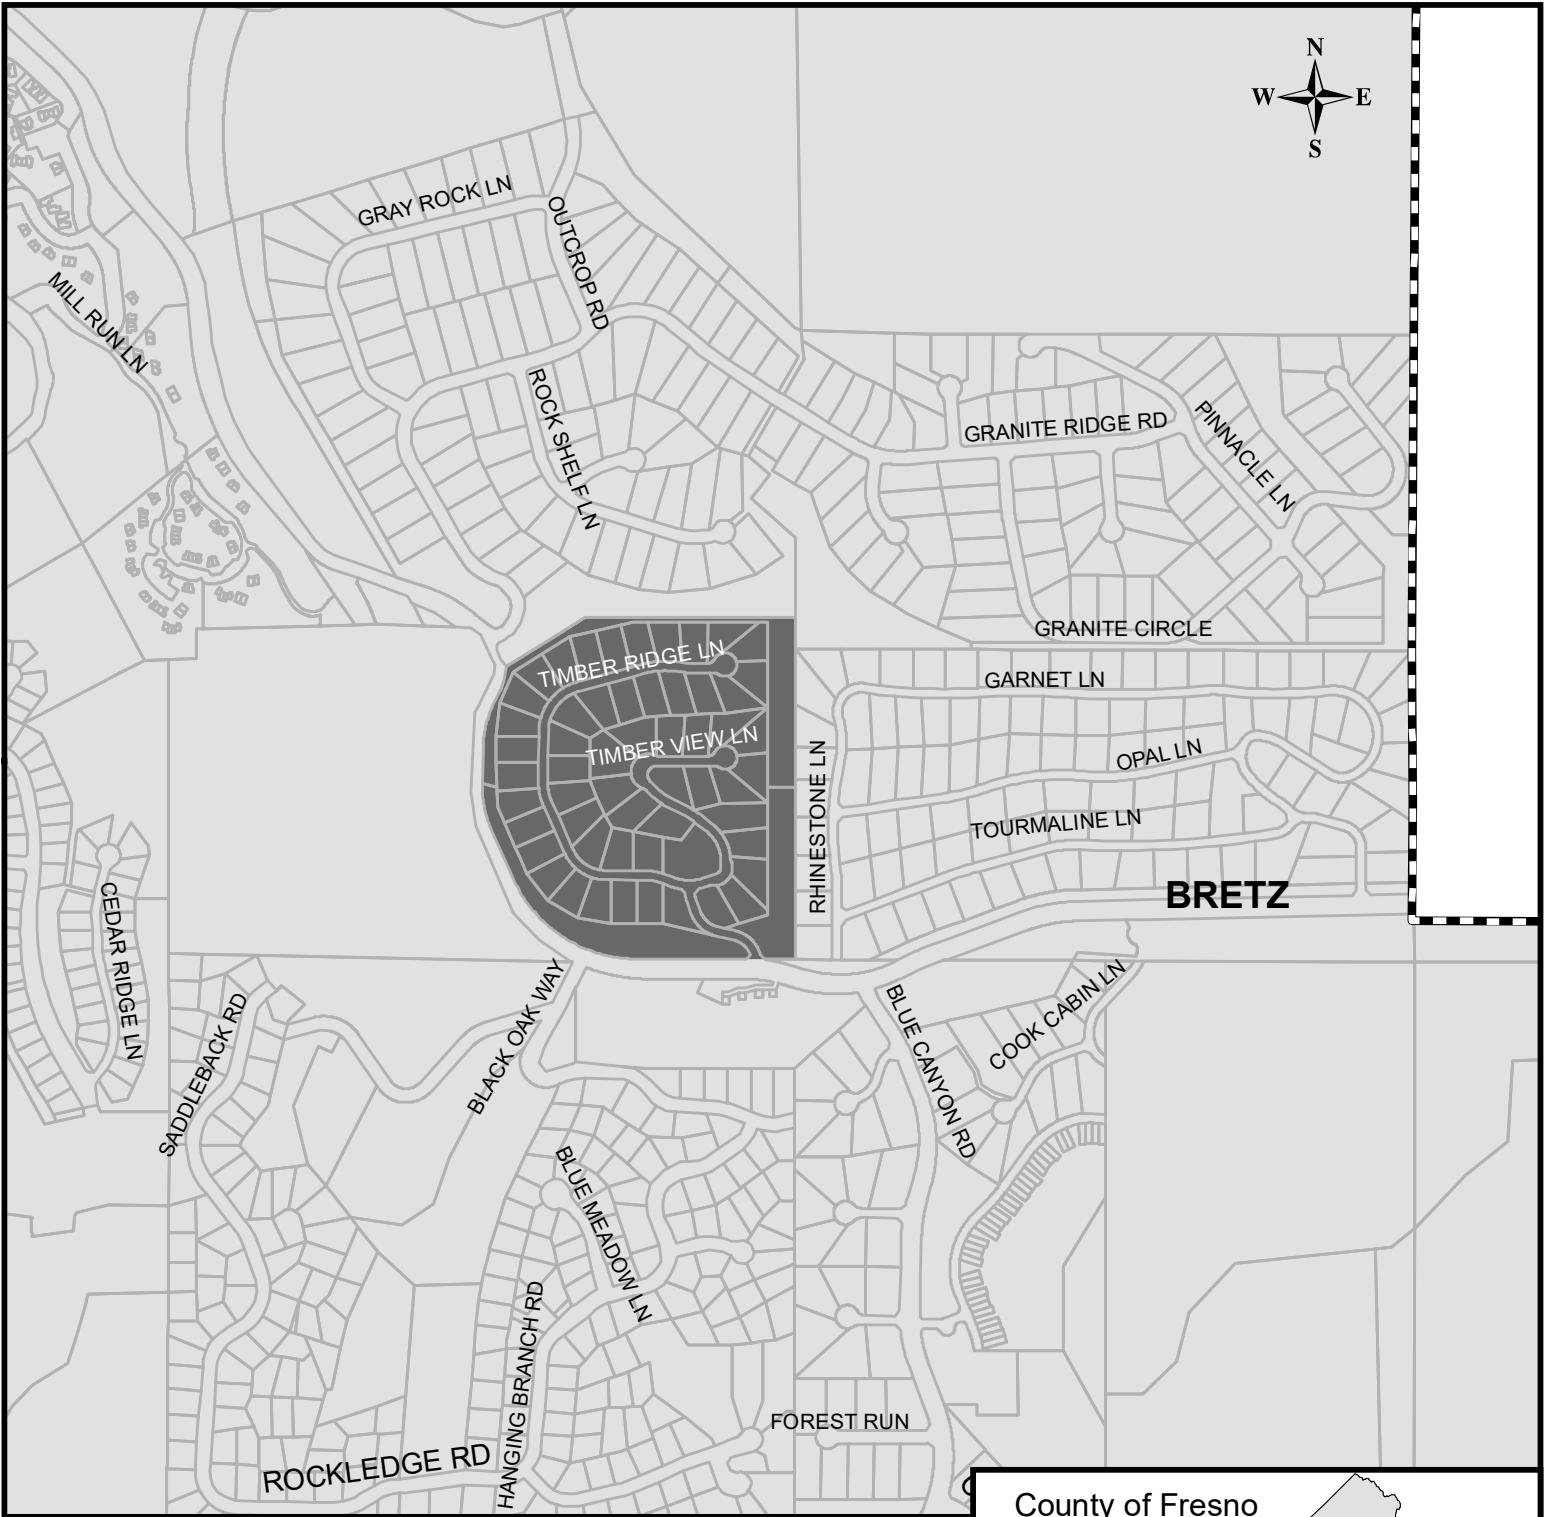

County Service Area No. 31E (Timber Ridge)

Authorized services: open space maintenance

County of Fresno