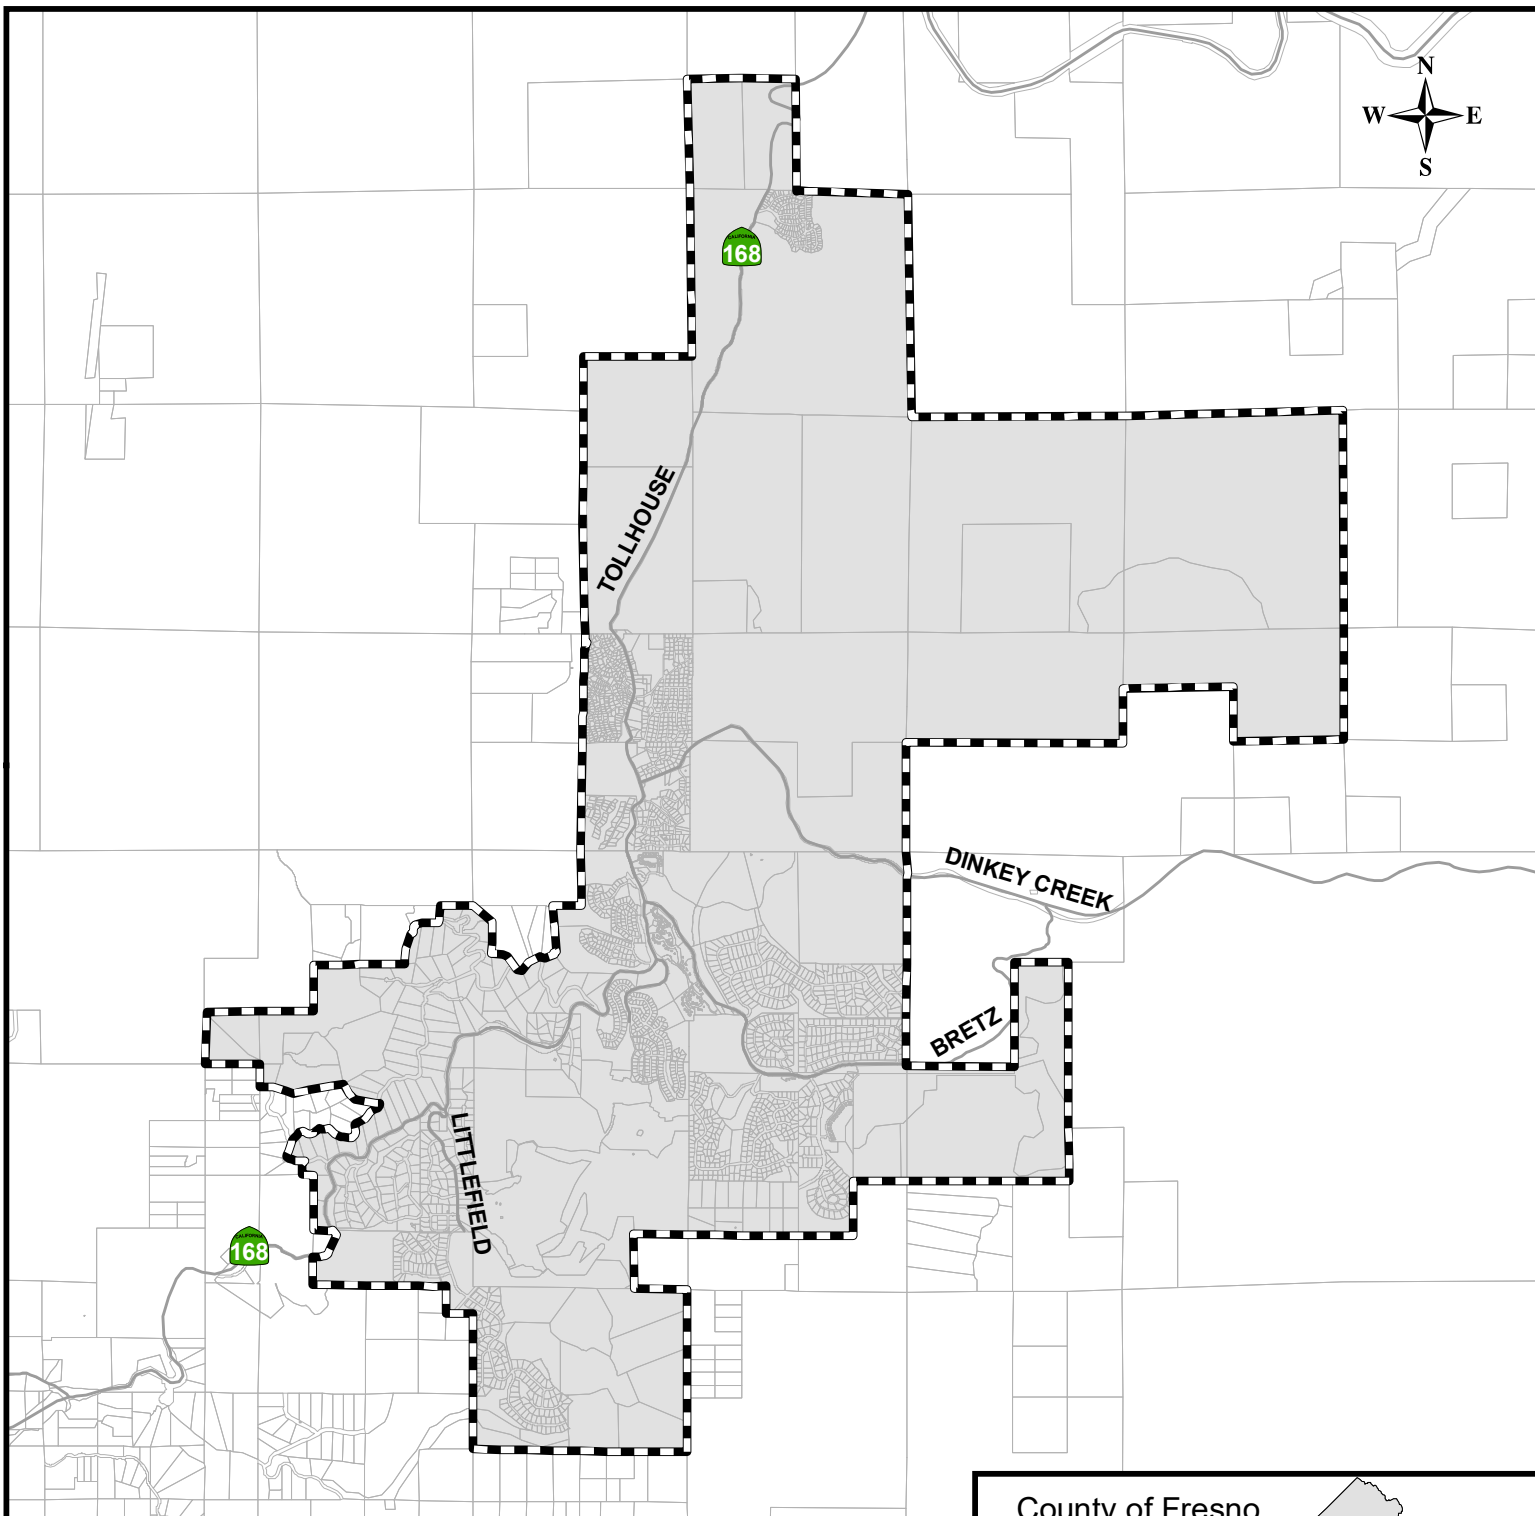

County Service Area No. 31 (Shaver Lake Area)

Authorized services: fire protection, recreational facilities