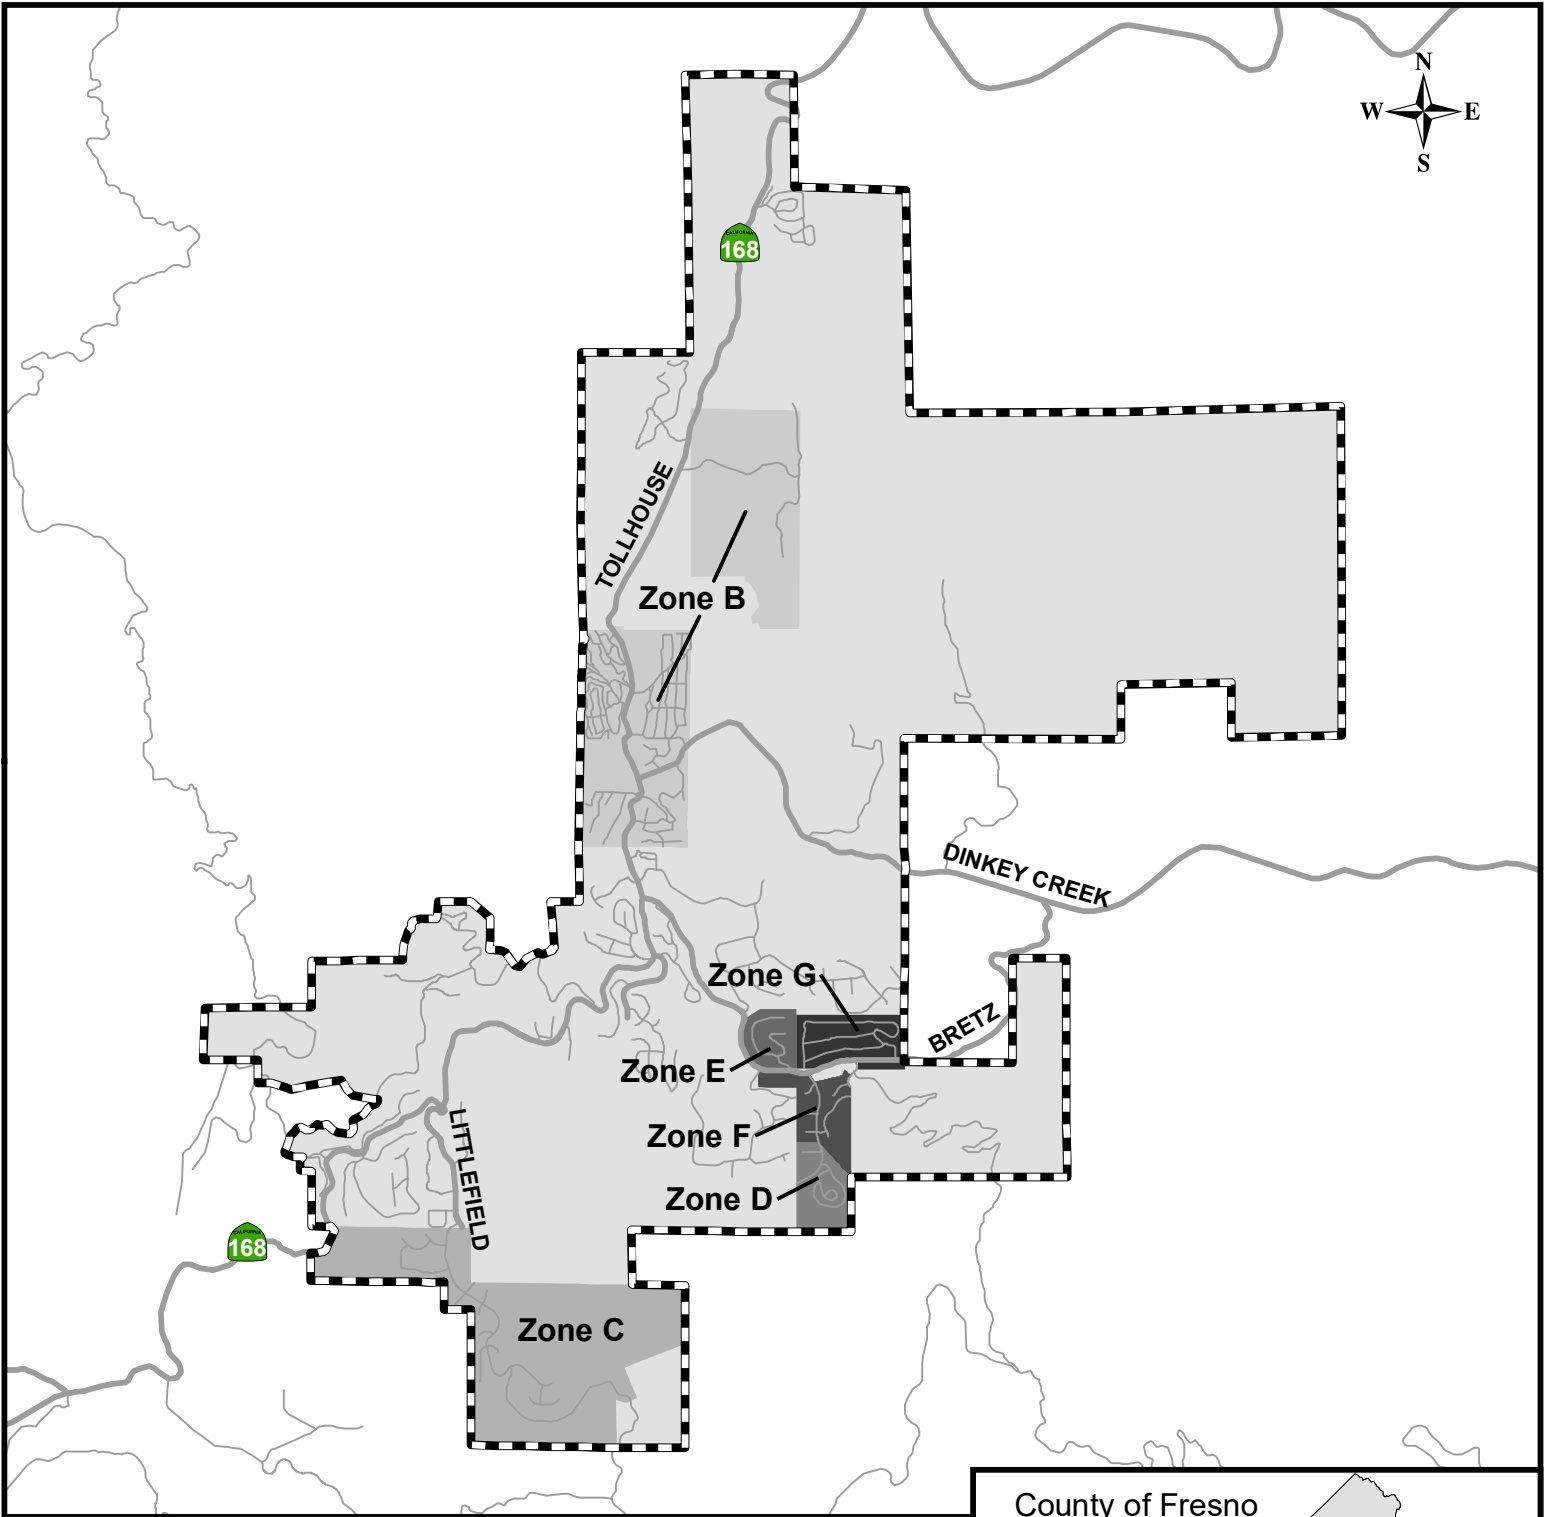

# County Service Area No. 31 (Shaver Lake Area)

Formation: 1978  
 Sphere updated: 09/28/2011  
 District area: 8,518 acres  
 Sphere area: 8,518 acres

Map prepared: 09/21/2017

# County Service Area No. 31B (Shaver Lake Village & Camp Edison)

Authorized services: sewer