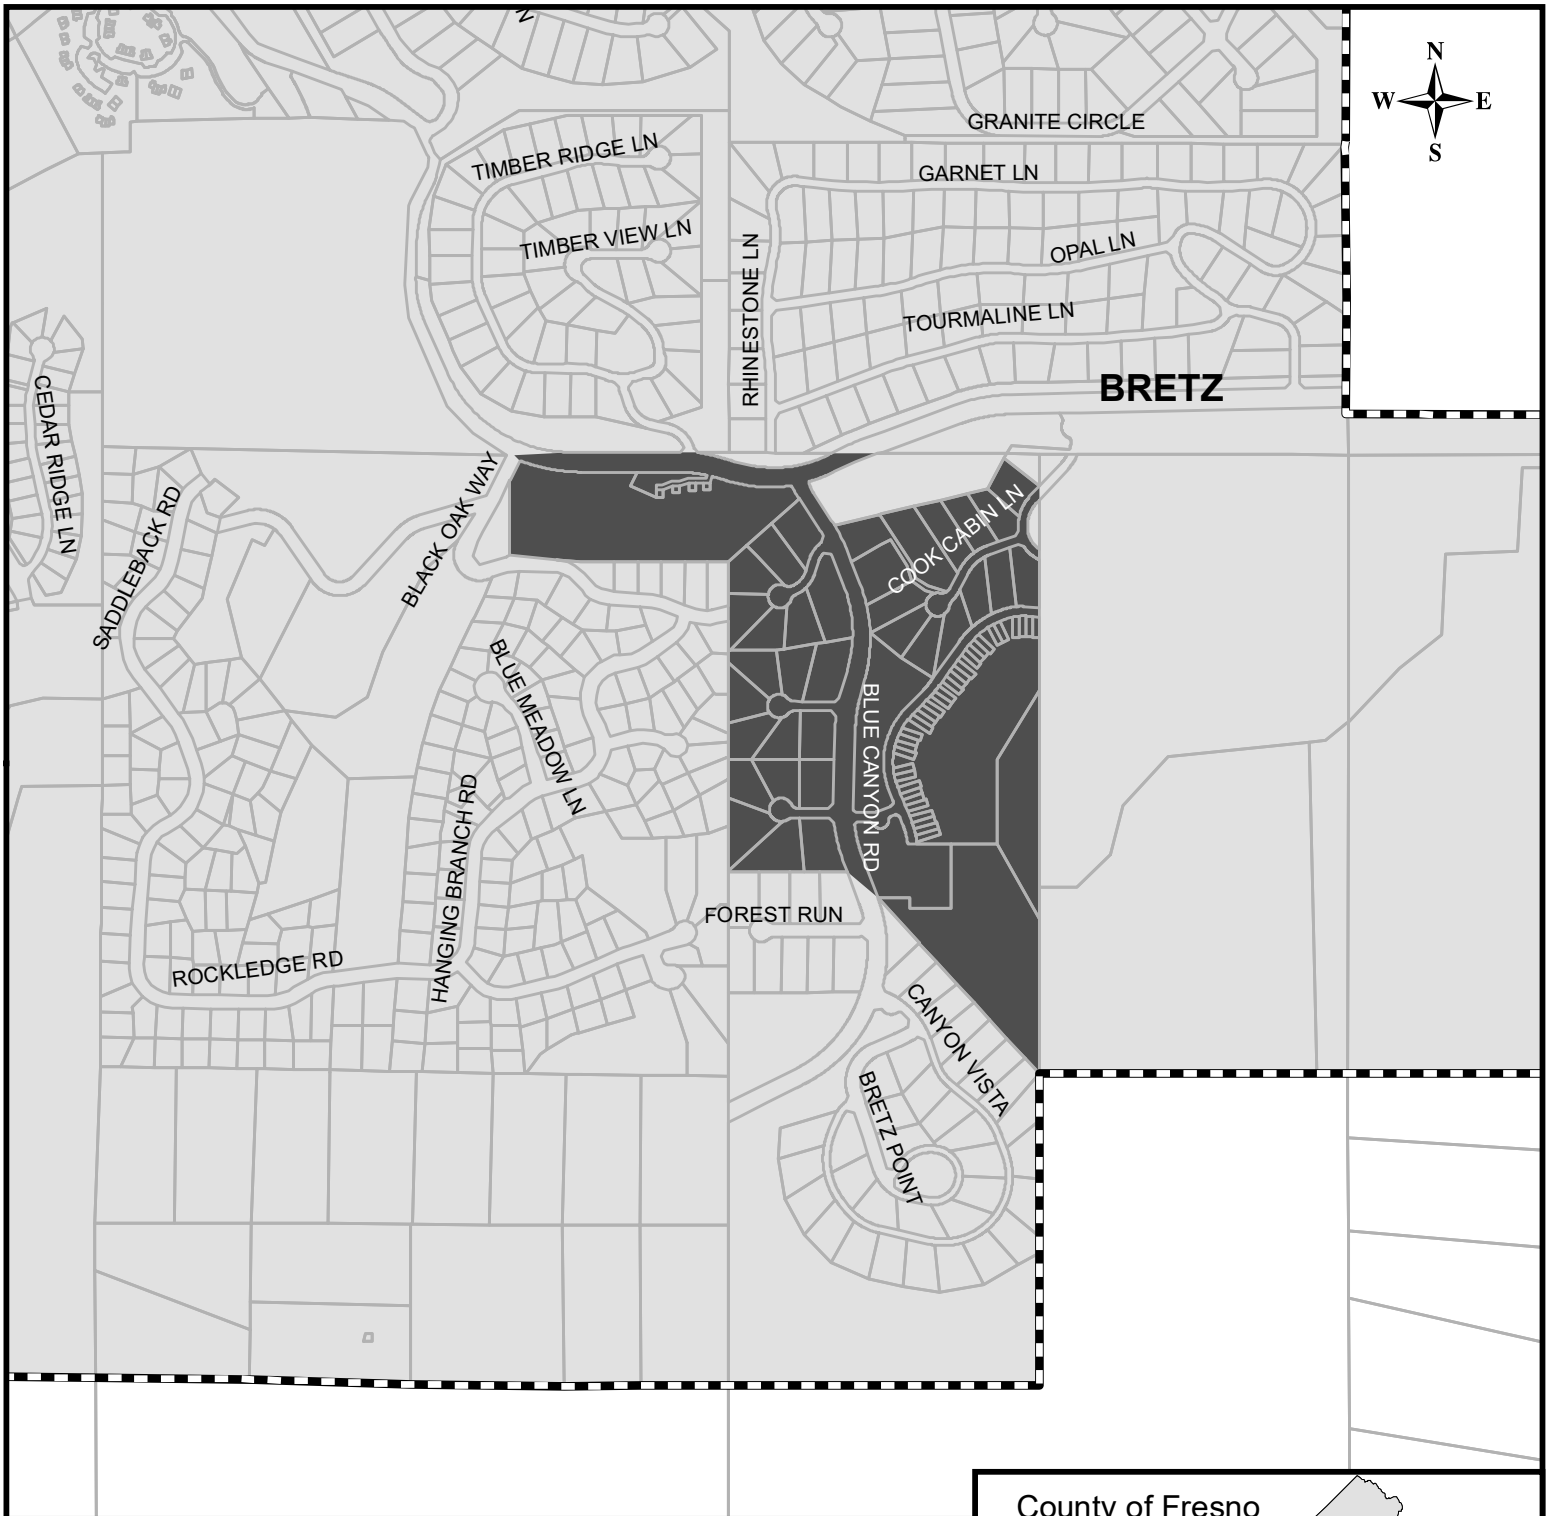

County Service Area No. 31F (Bretz Mountain Village)

Authorized services: outlot and open space maintenance, water (WWD 41W), sewer (WWD 41S)