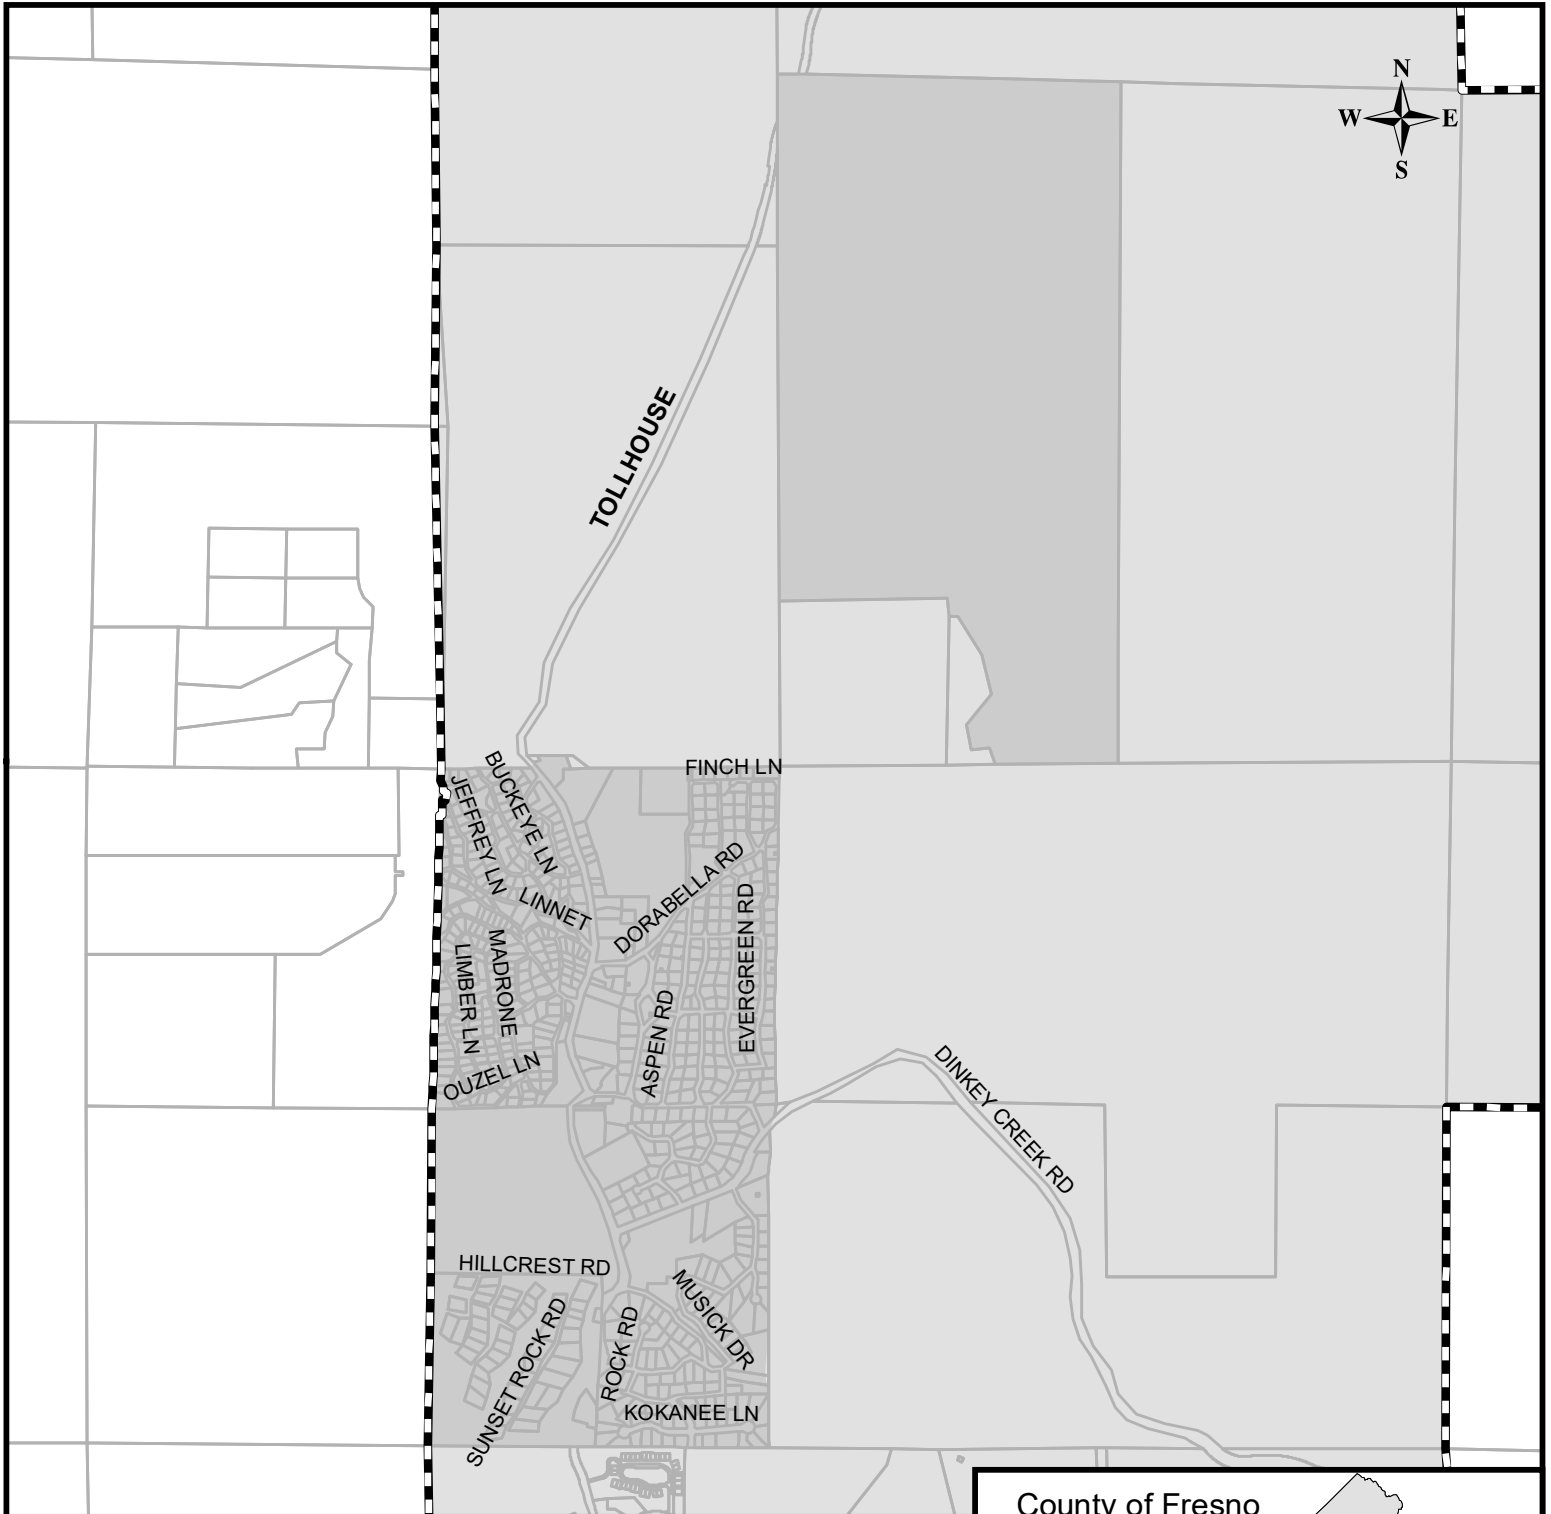

County Service Area No. 31B (Shaver Lake Village & Camp Edison)

Authorized services: sewer