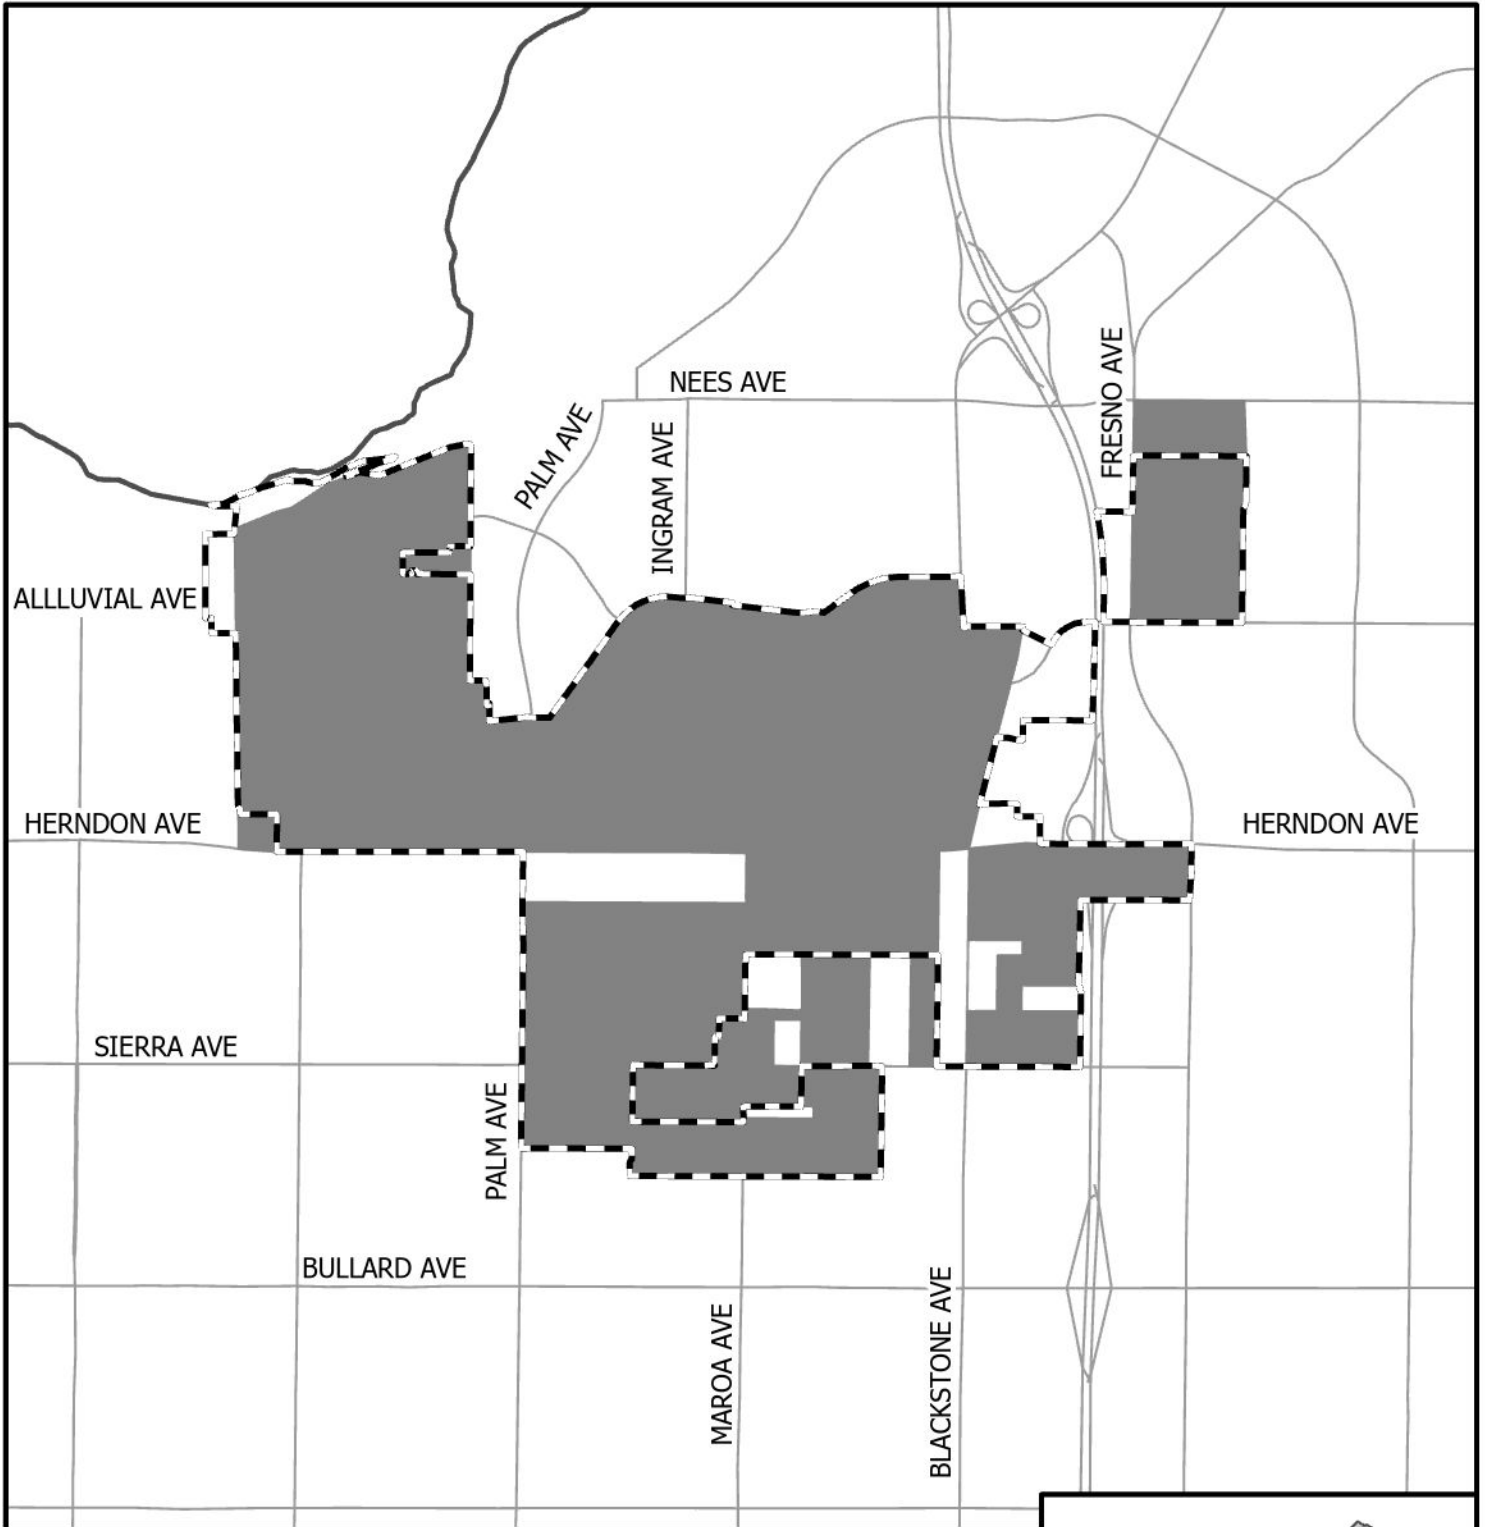

Pinedale County Water District Service Area

Fresno Local Agency Formation Commission

-  District Sphere of Influence
-  District Service Area

District Formed: 1954
 SOI Adopted: 08/06/1978
 SOI Updated: 06/08/2016
 Water Service Area: 1203 Acres
 Sphere Area: 1203 Acres
 Map Date: 02/02/2026

Pinedale County Water District

Solid Waste Service Area

Fresno Local Agency Formation Commission

-  District Sphere of Influence
-  Solid Waste Service Area

District Formed: 1954
 SOI Adopted: 08/06/1978
 SOI Updated: 06/08/2016
 Solid Waste Service Area: 120 Acres
 Sphere Area: 1203 Acres
 Map Date: 02/23/2026

Pinedale County Water District

Sewer Service Area

Fresno Local Agency Formation Commission

District Sphere of Influence

Sewer Service Area

District Formed: 1954
SOI Adopted: 08/06/1978
SOI Updated: 06/08/2016
Sewer Service Area: 1172 Acres
Sphere Area: 1203 Acres
Map Date: 02/23/2026