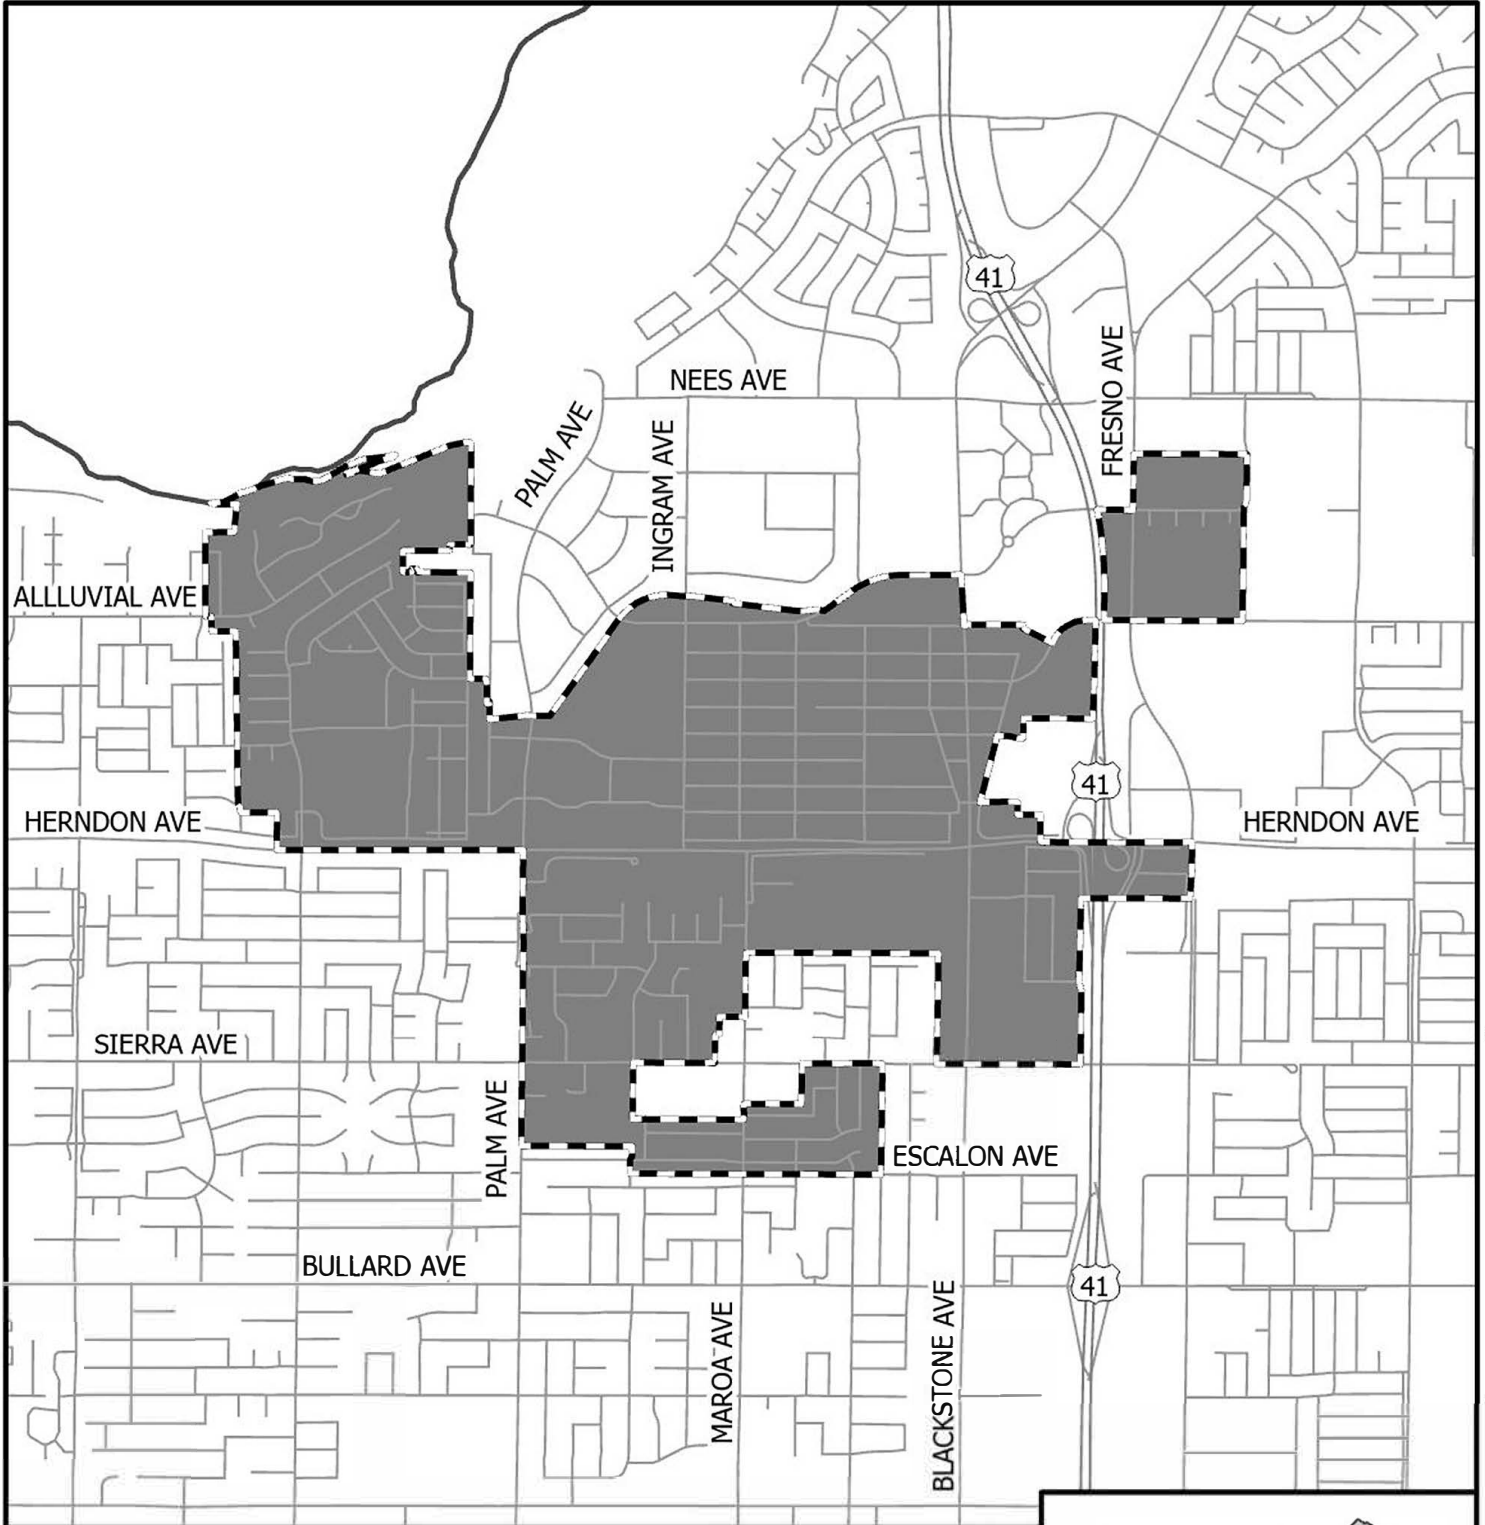

Pinedale County Water District Service Area

Fresno Local Agency Formation Commission

-  District Sphere of Influence
-  District Service Area

District Formed: 1954
 SOI Adopted: 08/06/1978
 SOI Updated: 06/08/2016
 Water Service Area: 1203 Acres
 Sphere Area: 1203 Acres
 Map Date: 02/02/2026

Pinedale County Water District

Solid Waste Service Area

Fresno Local Agency Formation Commission

-  District Sphere of Influence
-  Solid Waste Service Area

District Formed: 1954
 SOI Adopted: 08/06/1978
 SOI Updated: 06/08/2016
 Solid Waste Service Area: 120 Acres
 Sphere Area: 1203 Acres
 Map Date: 02/23/2026

Pinedale County Water District

Sewer Service Area

Fresno Local Agency Formation Commission

District Sphere of Influence

Sewer Service Area

District Formed: 1954
SOI Adopted: 08/06/1978
SOI Updated: 06/08/2016
Sewer Service Area: 1172 Acres
Sphere Area: 1203 Acres
Map Date: 02/23/2026