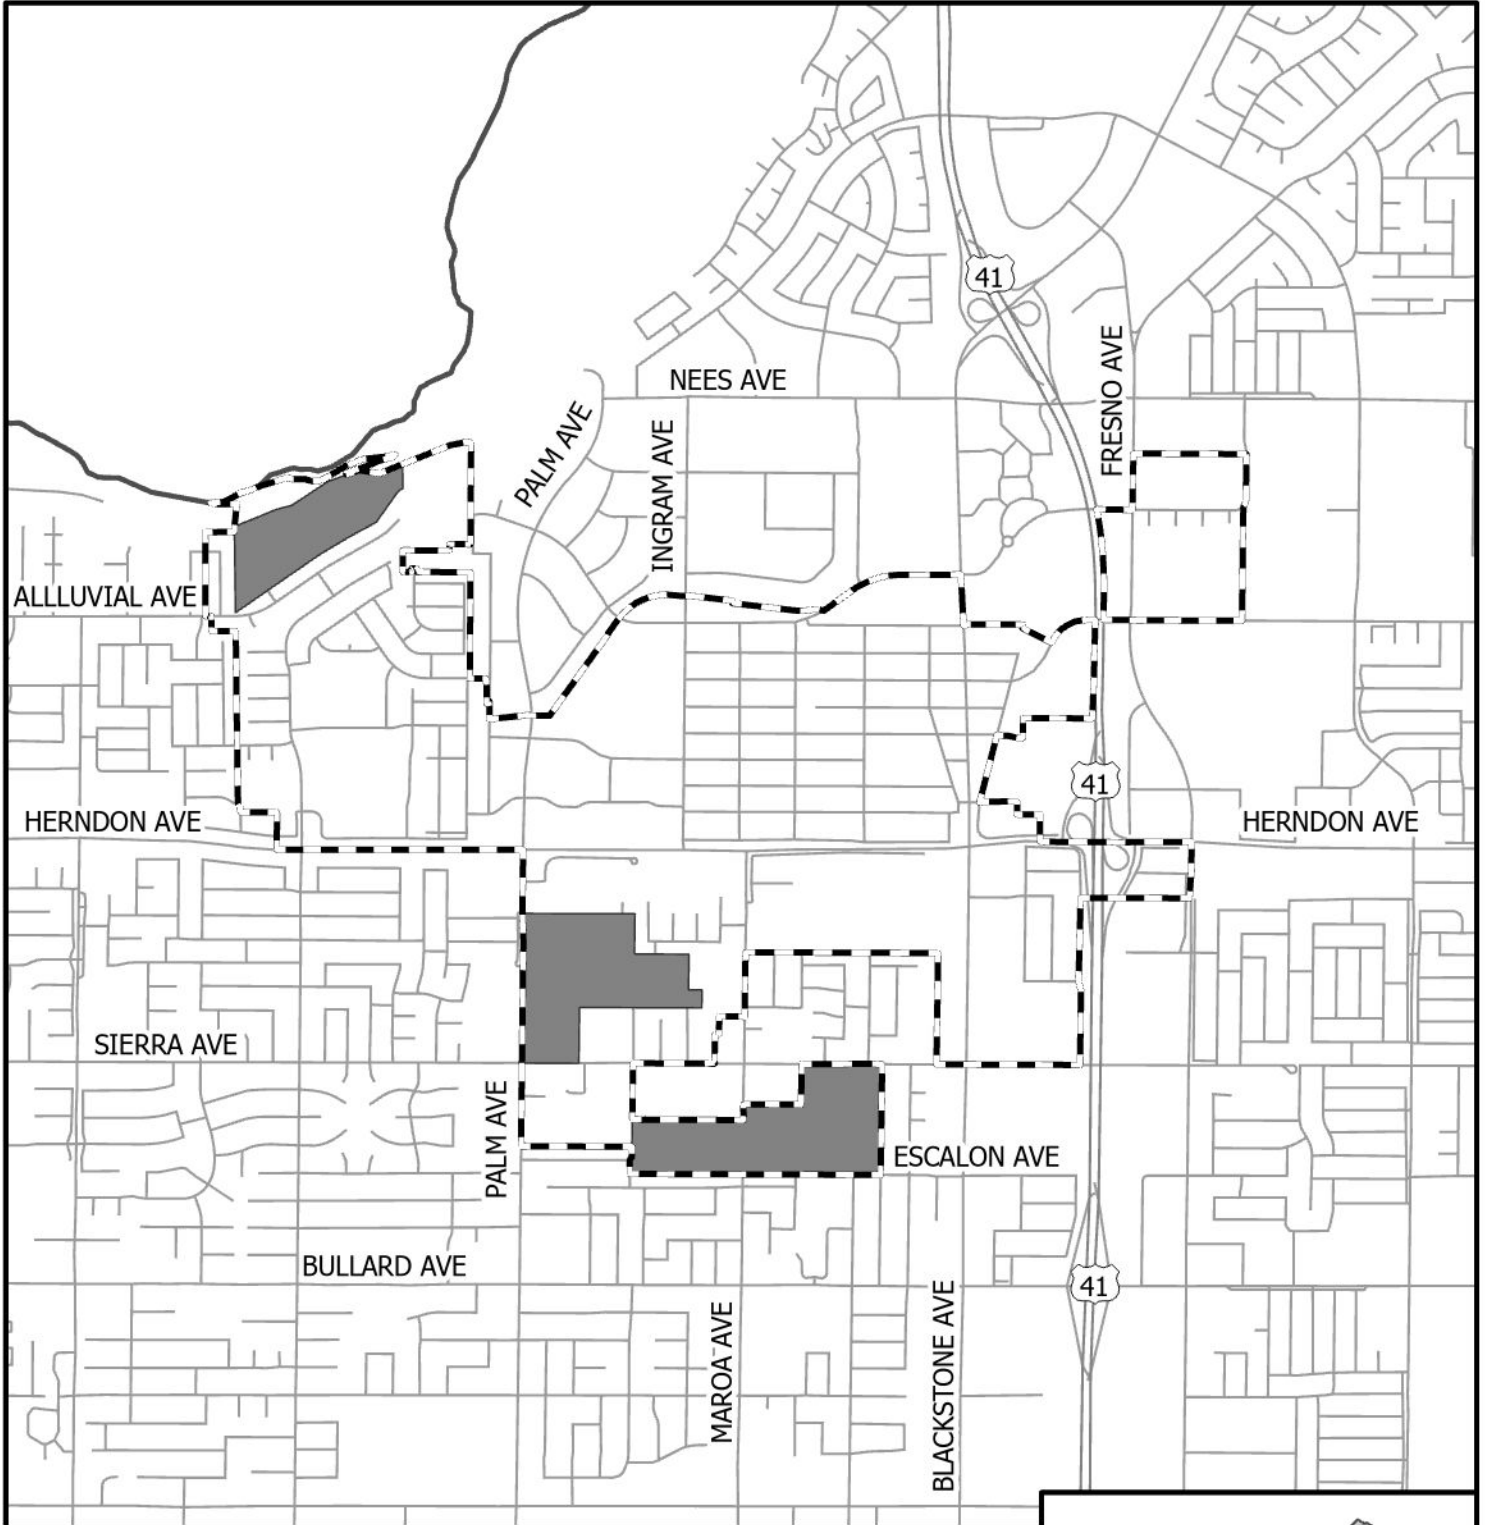

Pinedale County Water District Service Area

Fresno Local Agency Formation Commission

-  District Sphere of Influence
-  District Service Area

District Formed: 1954
 SOI Adopted: 08/06/1978
 SOI Updated: 06/08/2016
 Water Service Area: 1203 Acres
 Sphere Area: 1203 Acres
 Map Date: 02/02/2026

Pinedale County Water District

Solid Waste Service Area

Fresno Local Agency Formation Commission

-  District Sphere of Influence
-  Solid Waste Service Area

District Formed: 1954
 SOI Adopted: 08/06/1978
 SOI Updated: 06/08/2016
 Solid Waste Service Area: 120 Acres
 Sphere Area: 1203 Acres
 Map Date: 02/23/2026

Pinedale County Water District

Sewer Service Area

Fresno Local Agency Formation Commission

District Sphere of Influence

Sewer Service Area

District Formed: 1954
SOI Adopted: 08/06/1978
SOI Updated: 06/08/2016
Sewer Service Area: 1172 Acres
Sphere Area: 1203 Acres
Map Date: 02/23/2026