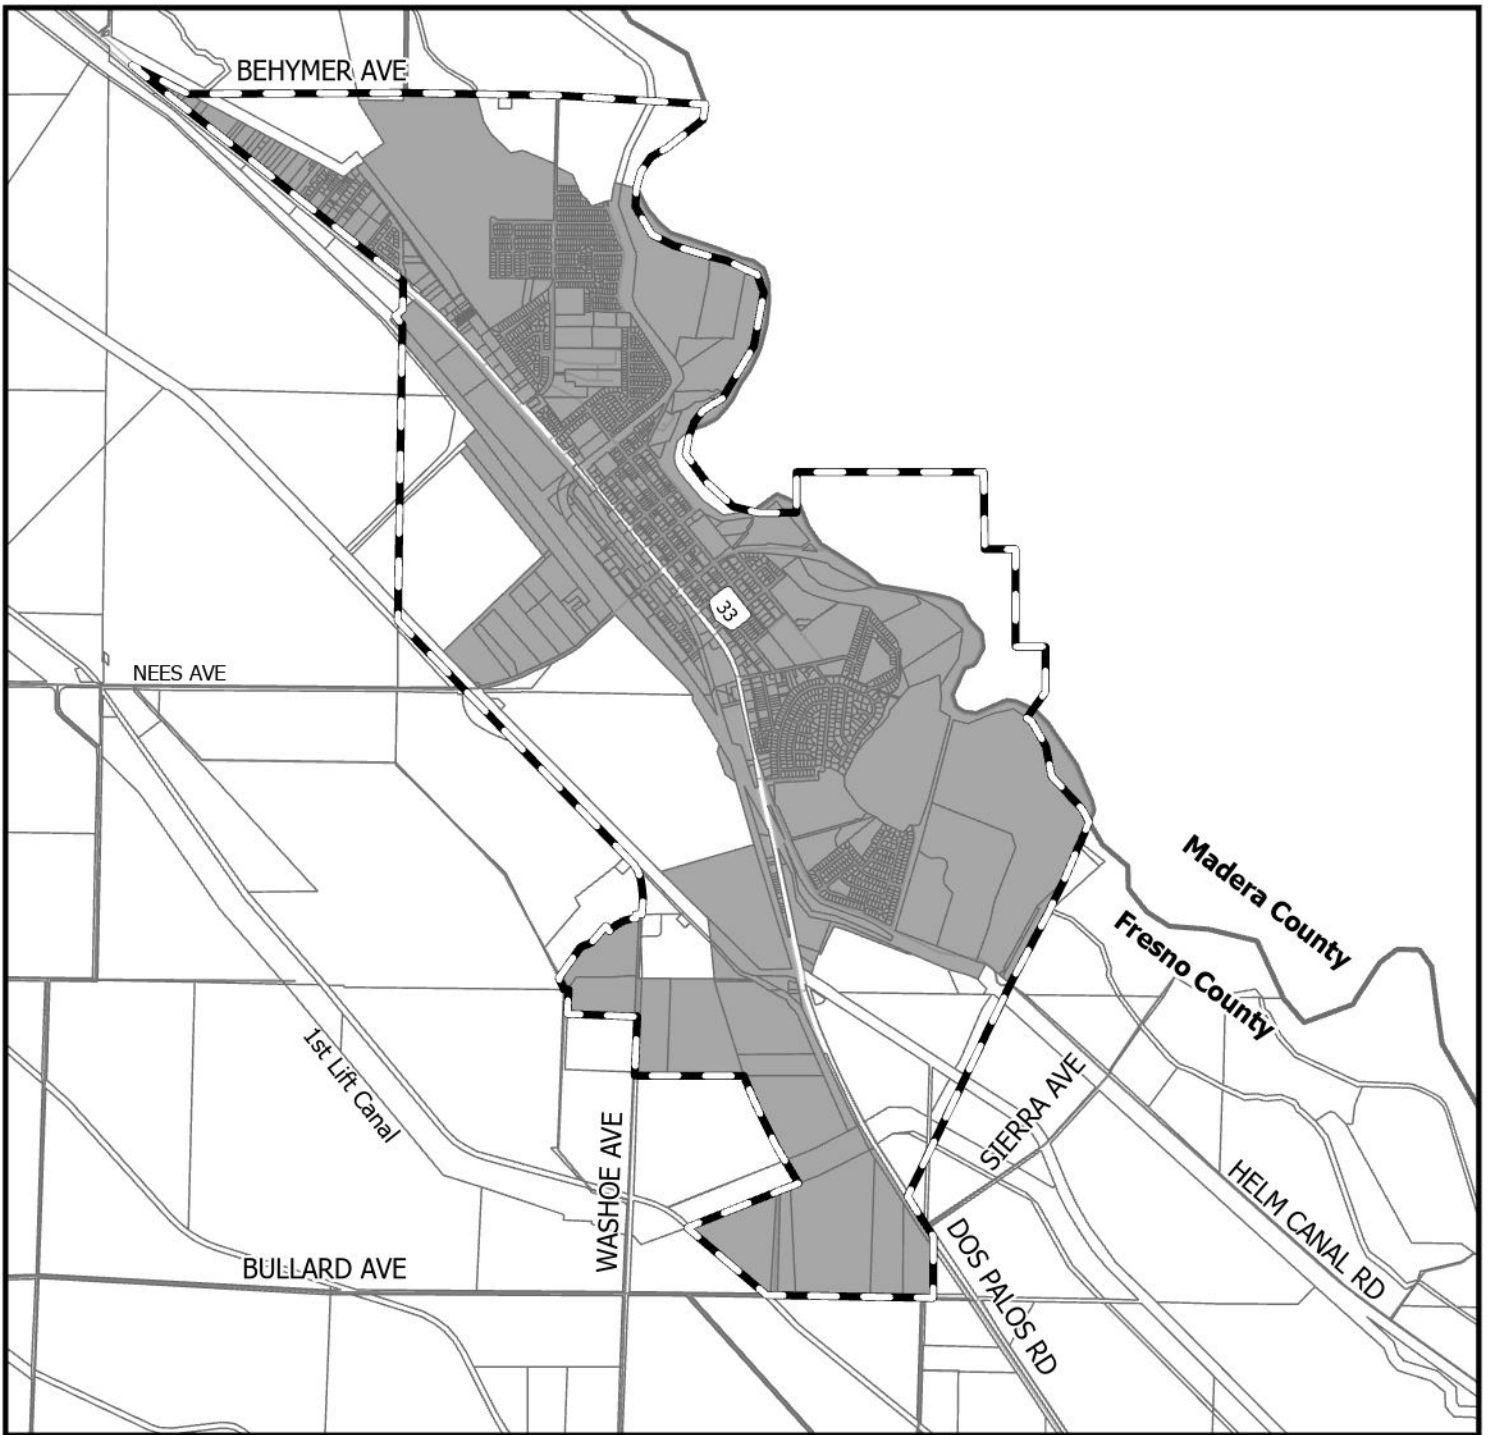

City of Firebaugh

Fresno Local Agency Formation Commission

-  Sphere of Influence
-  City Limits

Incorporated: 1914
 Sphere updated: 8/22/2007
 City limits: 2,449 Acres
 Sphere area: 3,525 Acres

Map prepared: 04/16/2026

County of Fresno