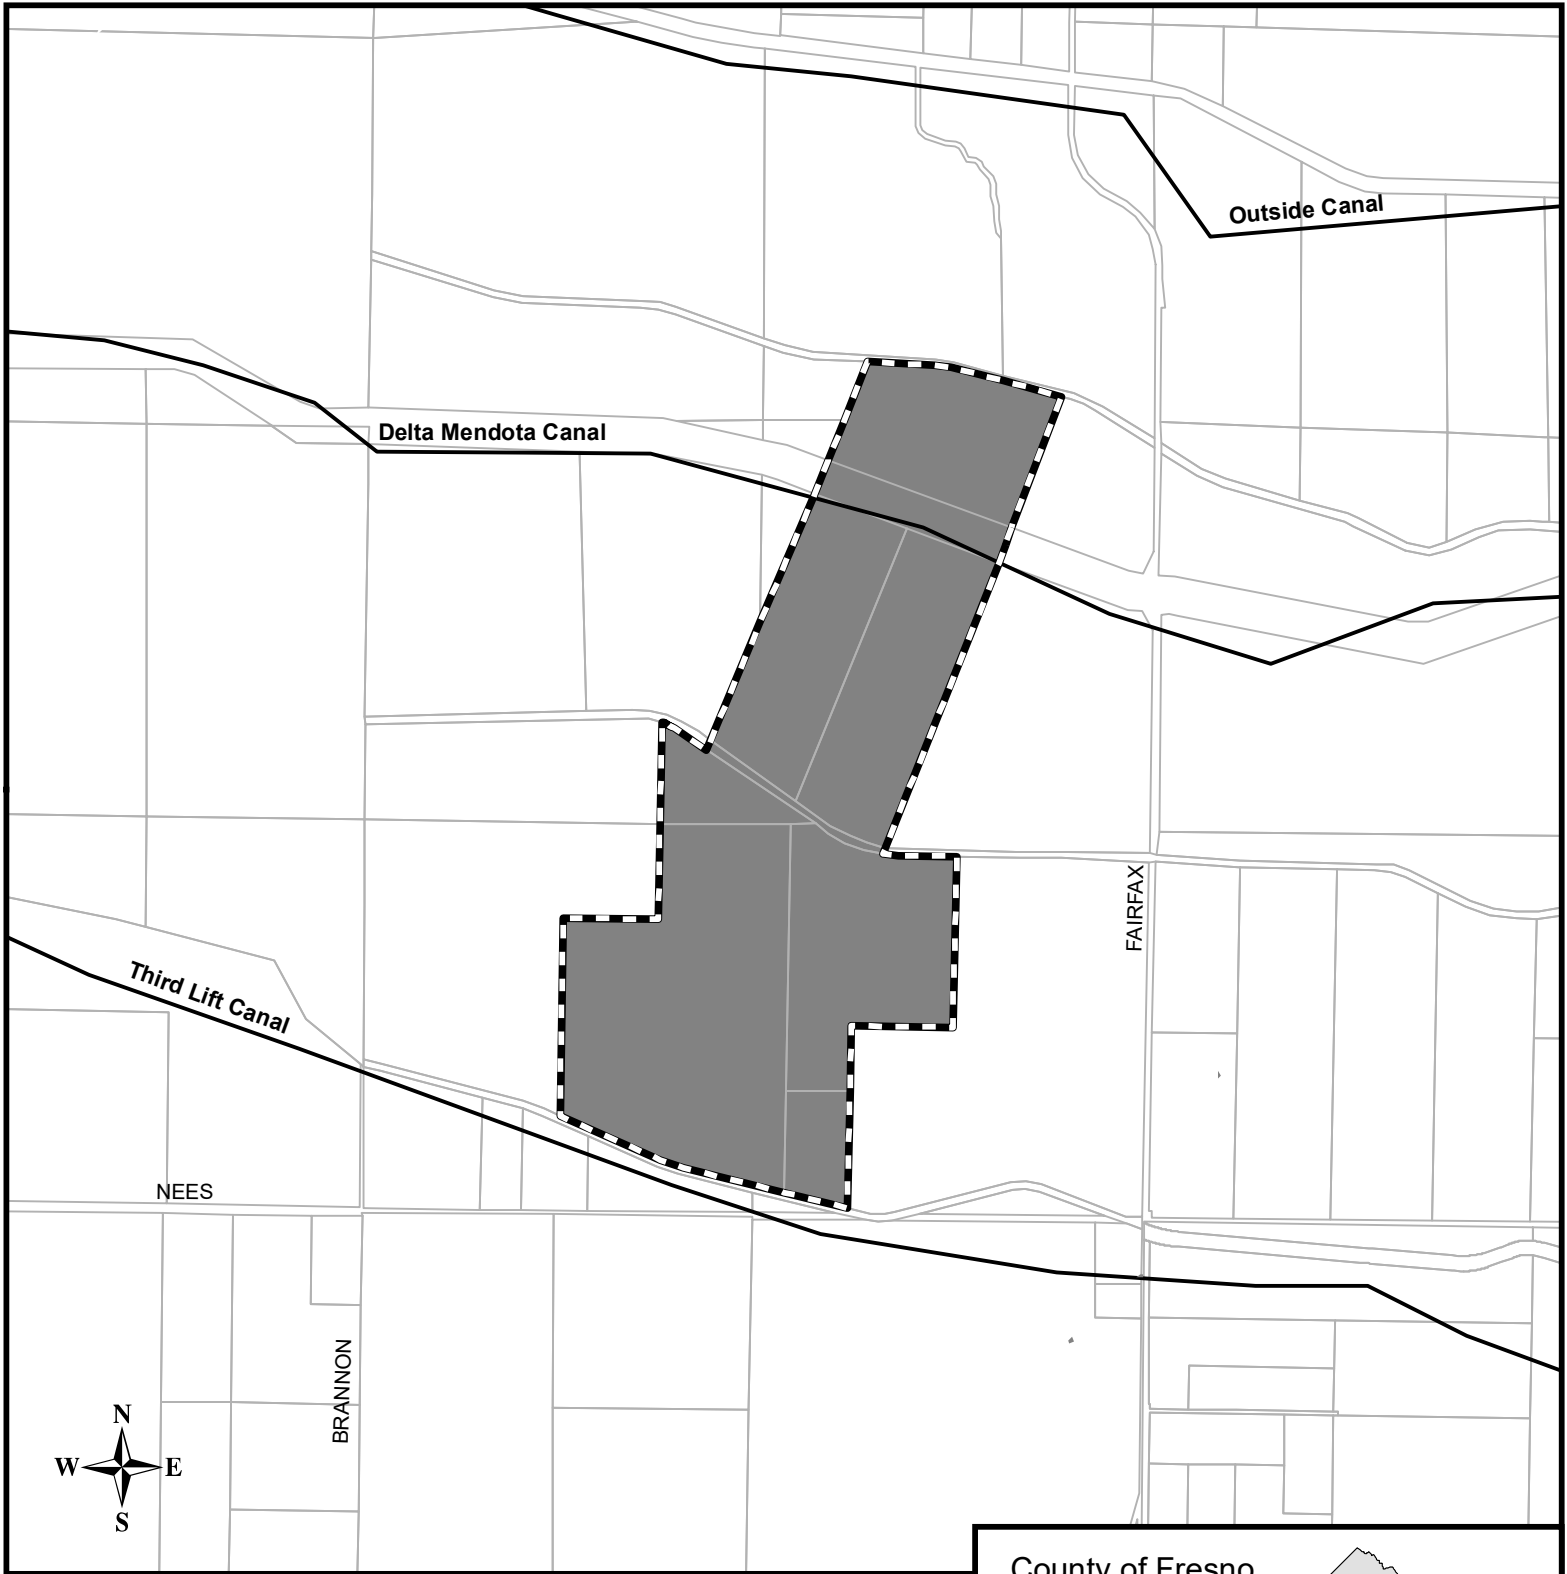

Wildren Water District

Authorized services: irrigation water

Fresno Local Agency Formation Commission

-  District SOI
-  District Service Area
-  Waterways

Formation: 1955
Sphere updated: 08/22/2007
District area: 835 acres
Sphere area: 835 acres

Map prepared: 10/05/2017

County of Fresno