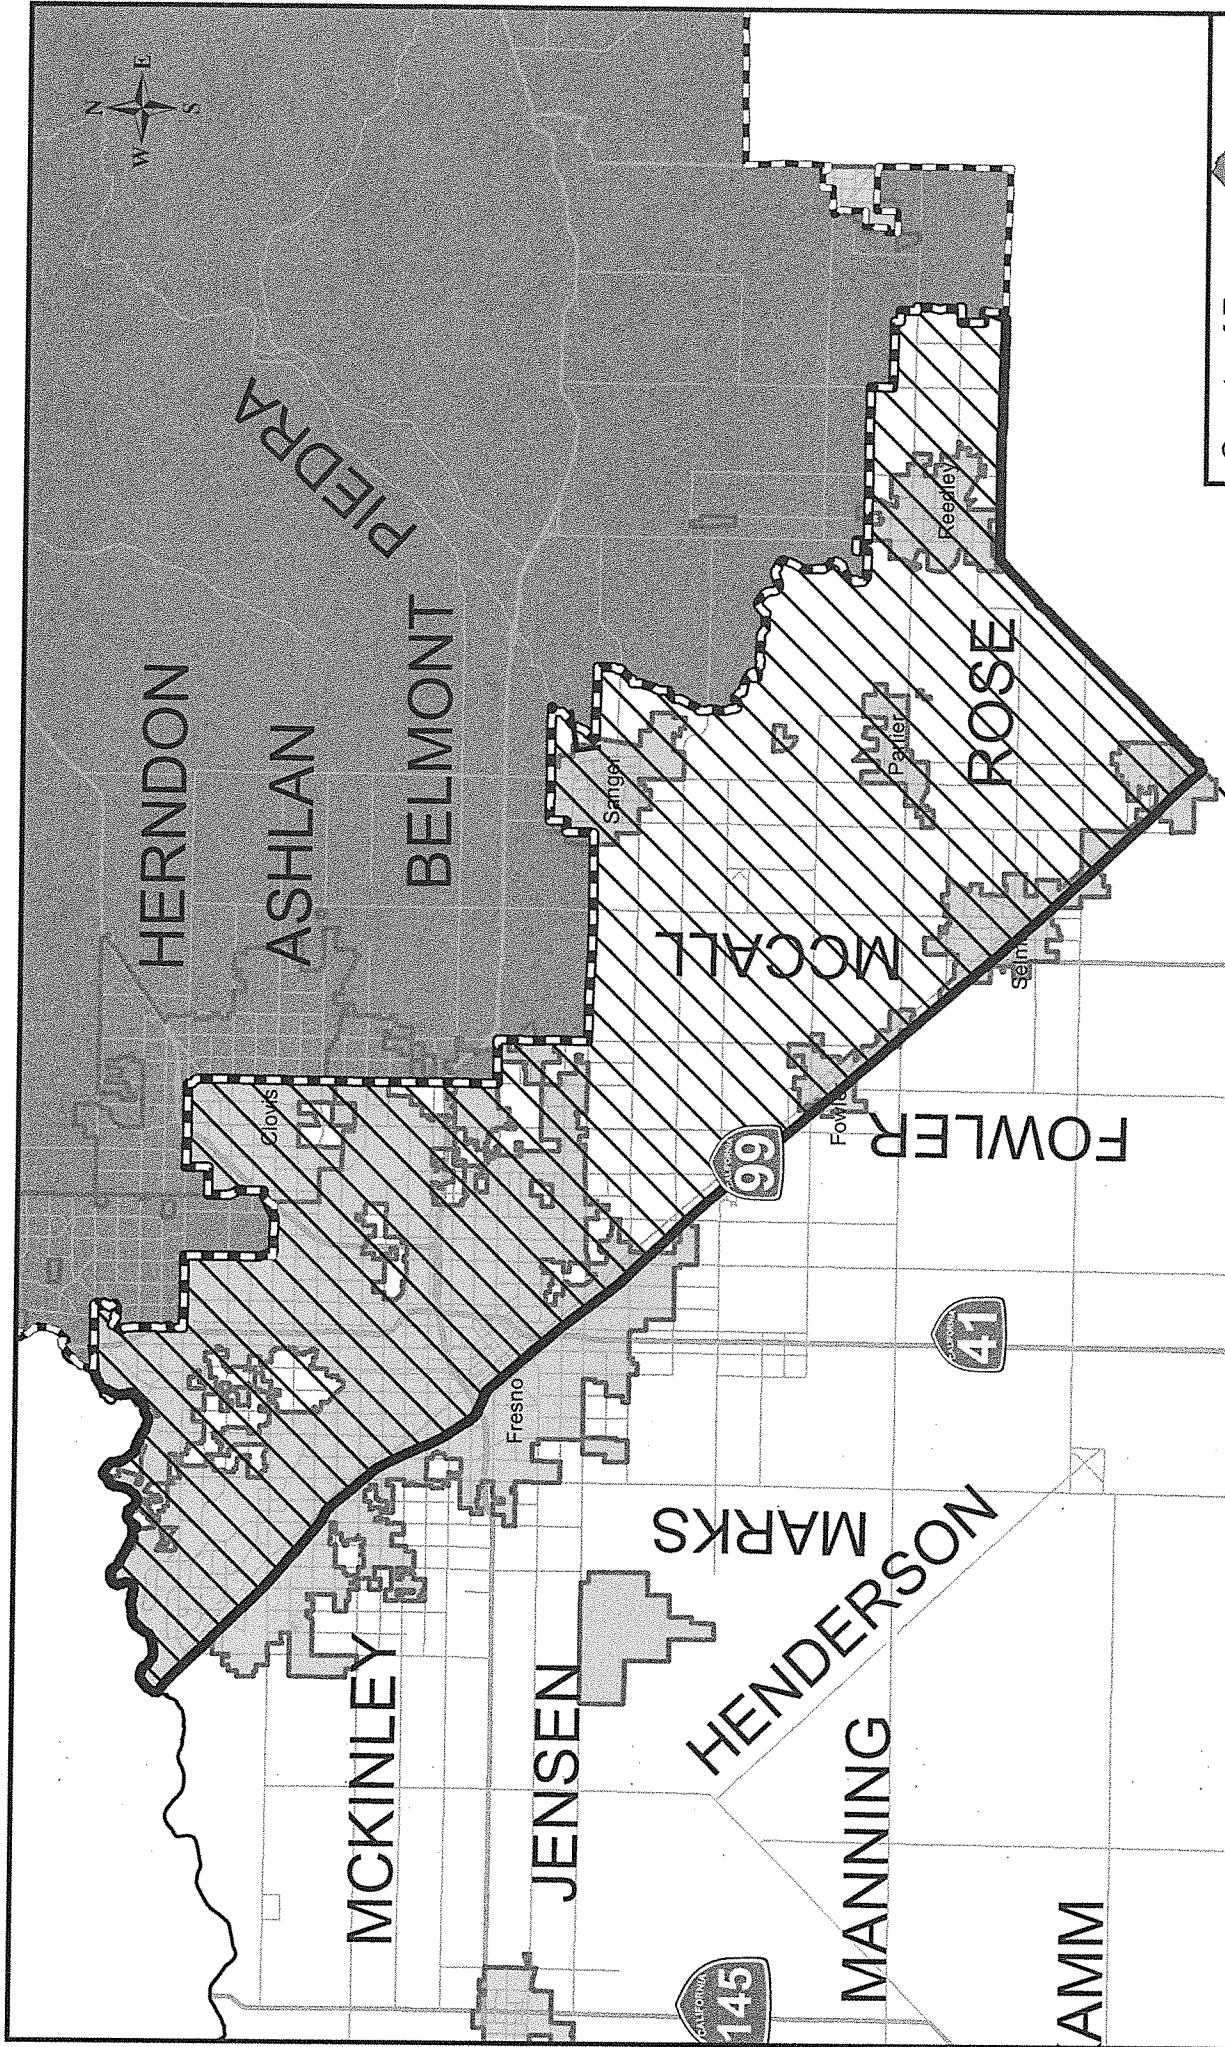

# Proposed Sierra RCD SOI update and annexation

ATTACHMENT B

**Fresno Local Agency Formation Commission**

Proposed annexation: 235,776 acres

Map prepared: 05/13/2021

- Affected territory
- District SOI
- District Service Area
- City Limits