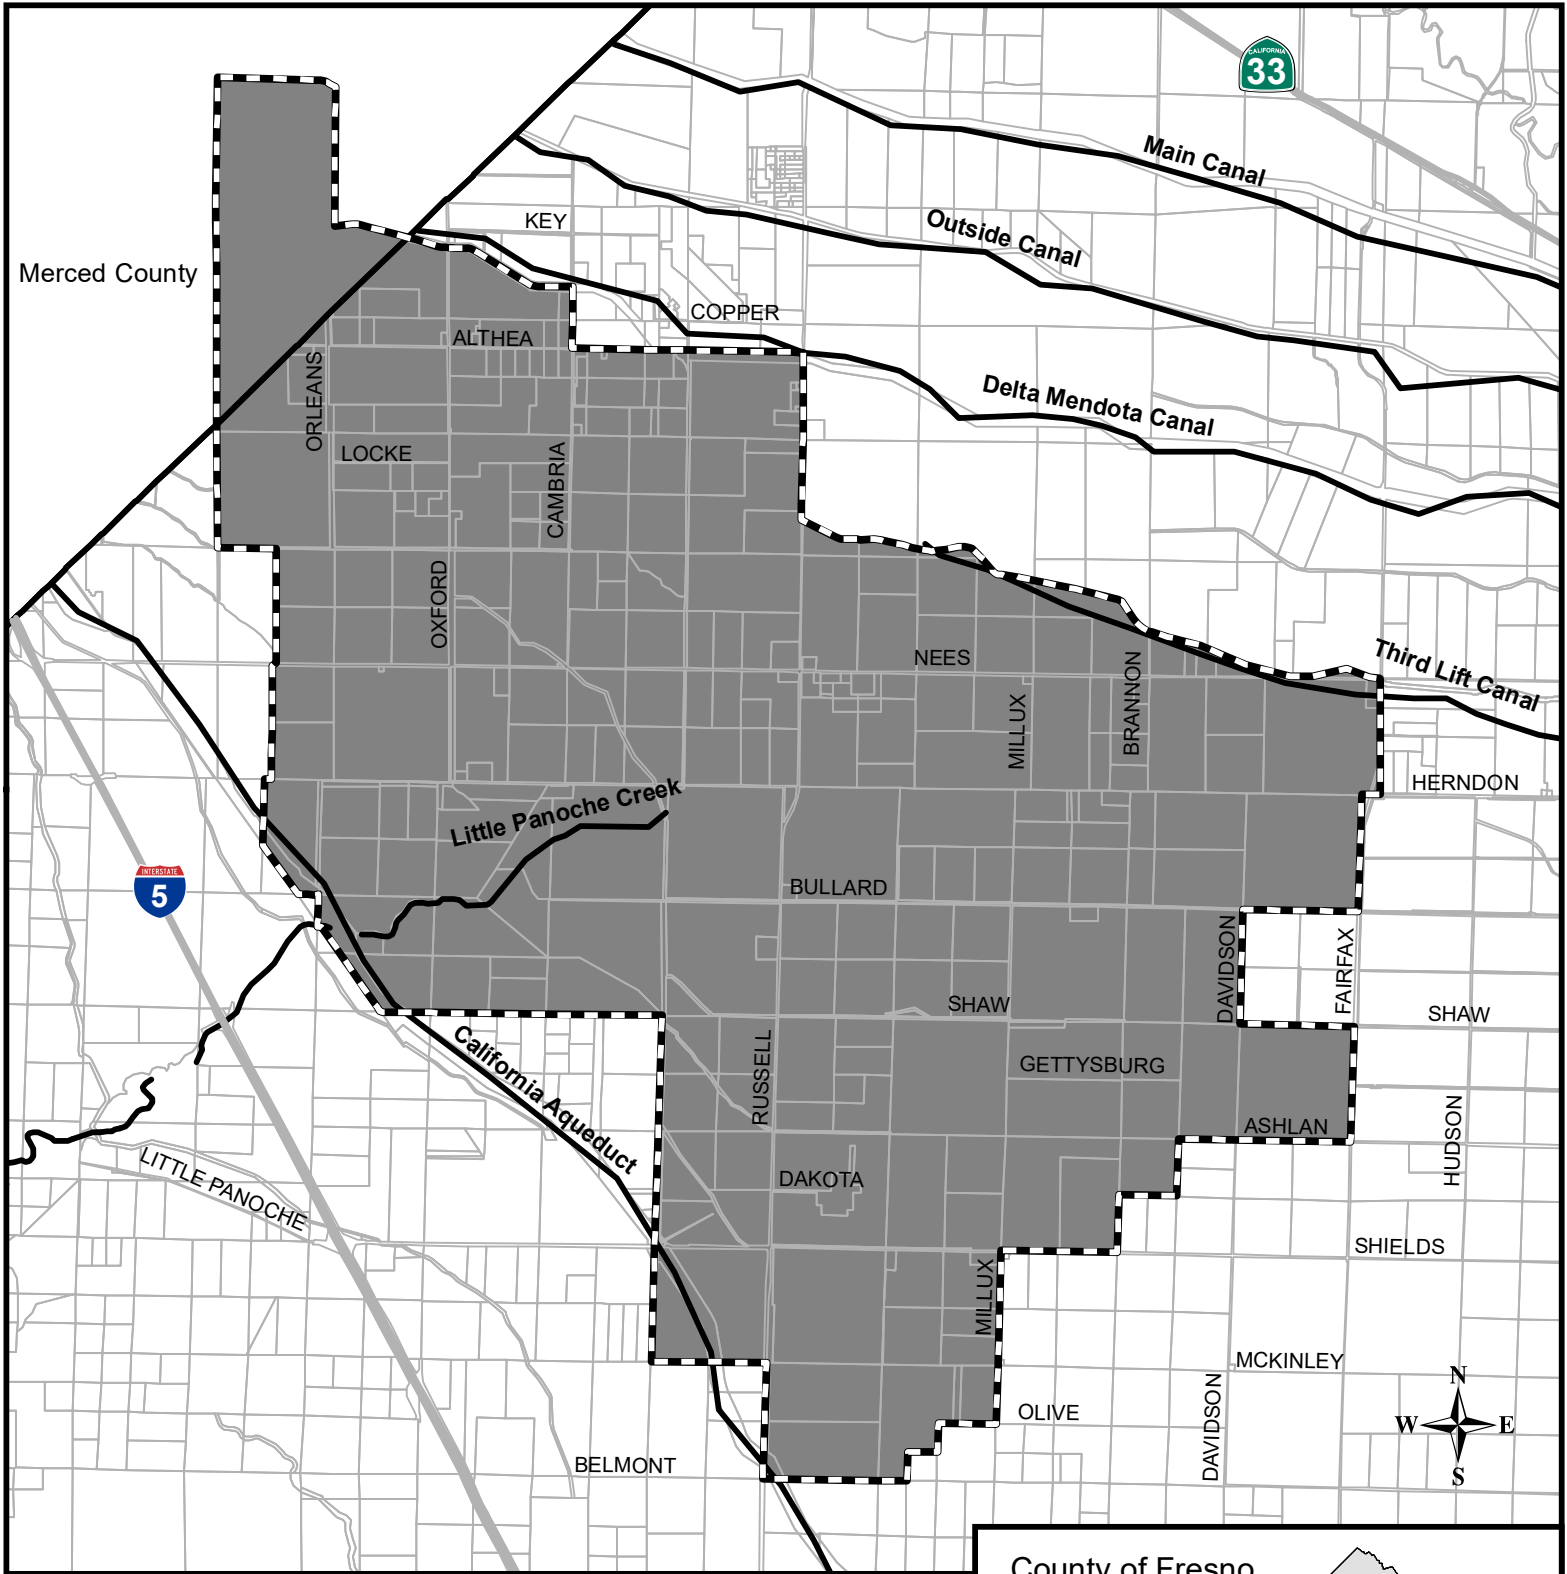

# Panoche Water District

Authorized services: irrigation water

## Fresno Local Agency Formation Commission

-  District SOI
-  District Service Area
-  Waterways

Formation: 1950  
 Sphere updated: 08/12/2015  
 District area: 38,317 acres  
 Sphere area: 38,317 acres

Map prepared: 10/03/2017

## County of Fresno