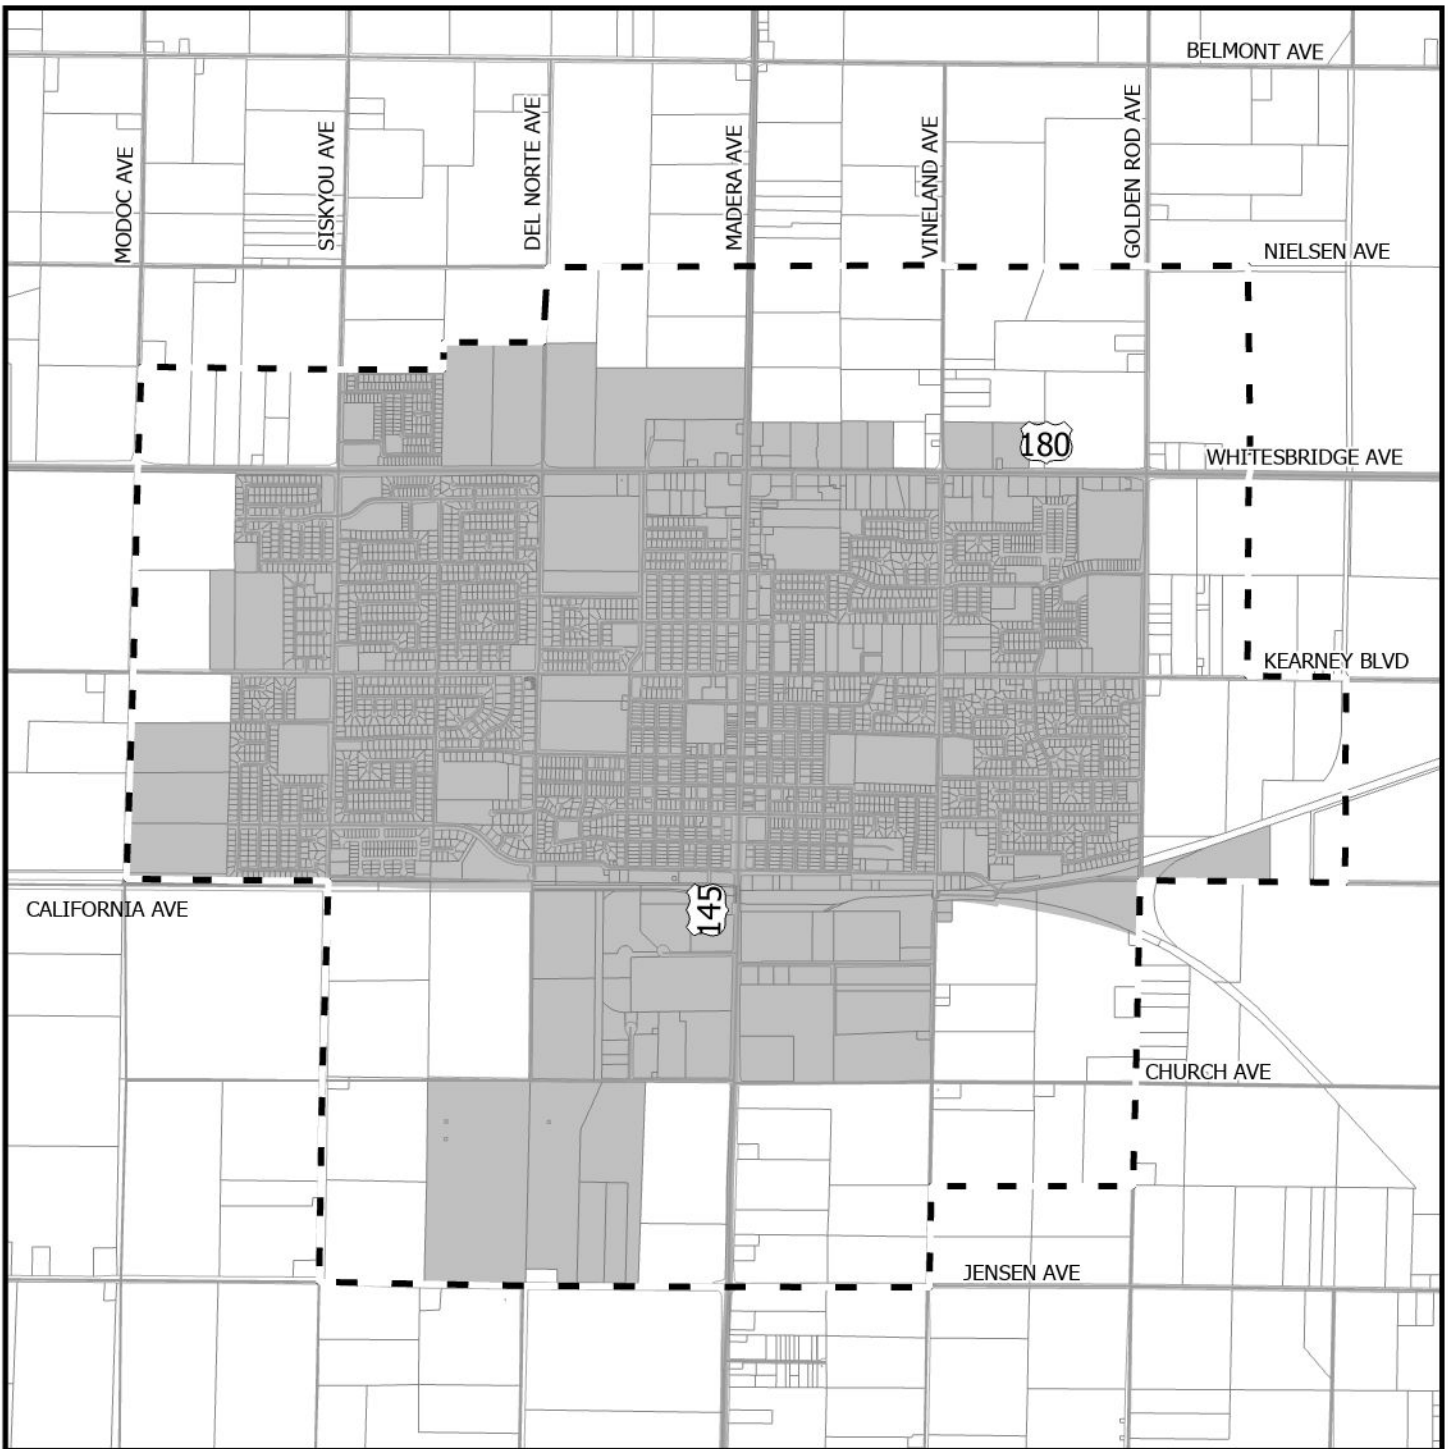

City of Kerman

Fresno Local Agency Formation Commission

 Sphere of Influence
 City Limits

Incorporated: 1946
 Sphere updated: 06/08/2022
 City limits: 2,299 acres
 Sphere area: 3,792 acres

Map prepared: 4/6/2026