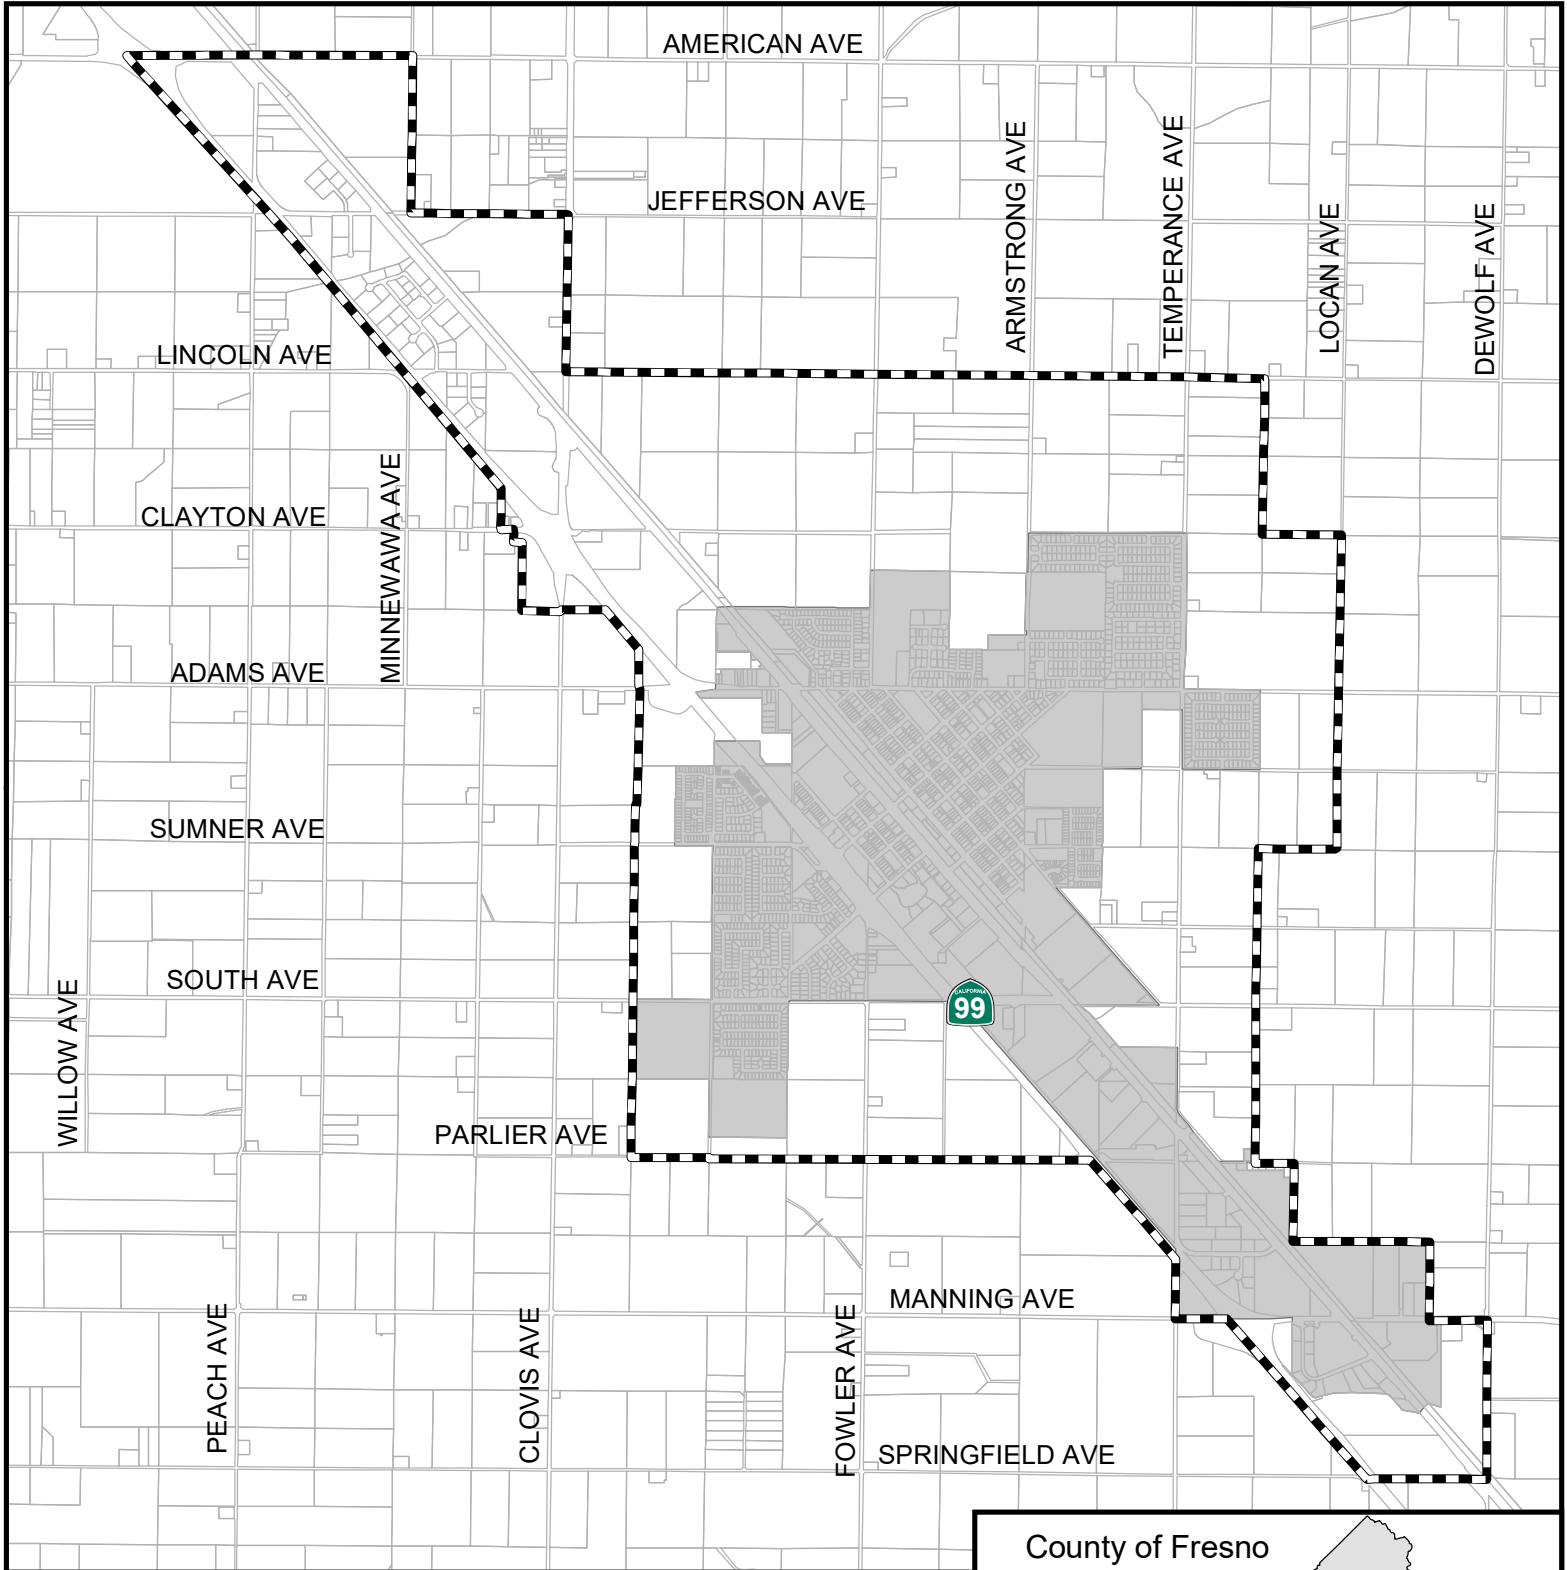

# City of Fowler

## Fresno Local Agency Formation Commission

-  Sphere of influence
-  City limits

Incorporated: 1908  
 Sphere updated: 7/11/2007  
 City limits: 1,728 Acres  
 Sphere area: 4,474 Acres

Map prepared: 12/15/2023

## County of Fresno

City location