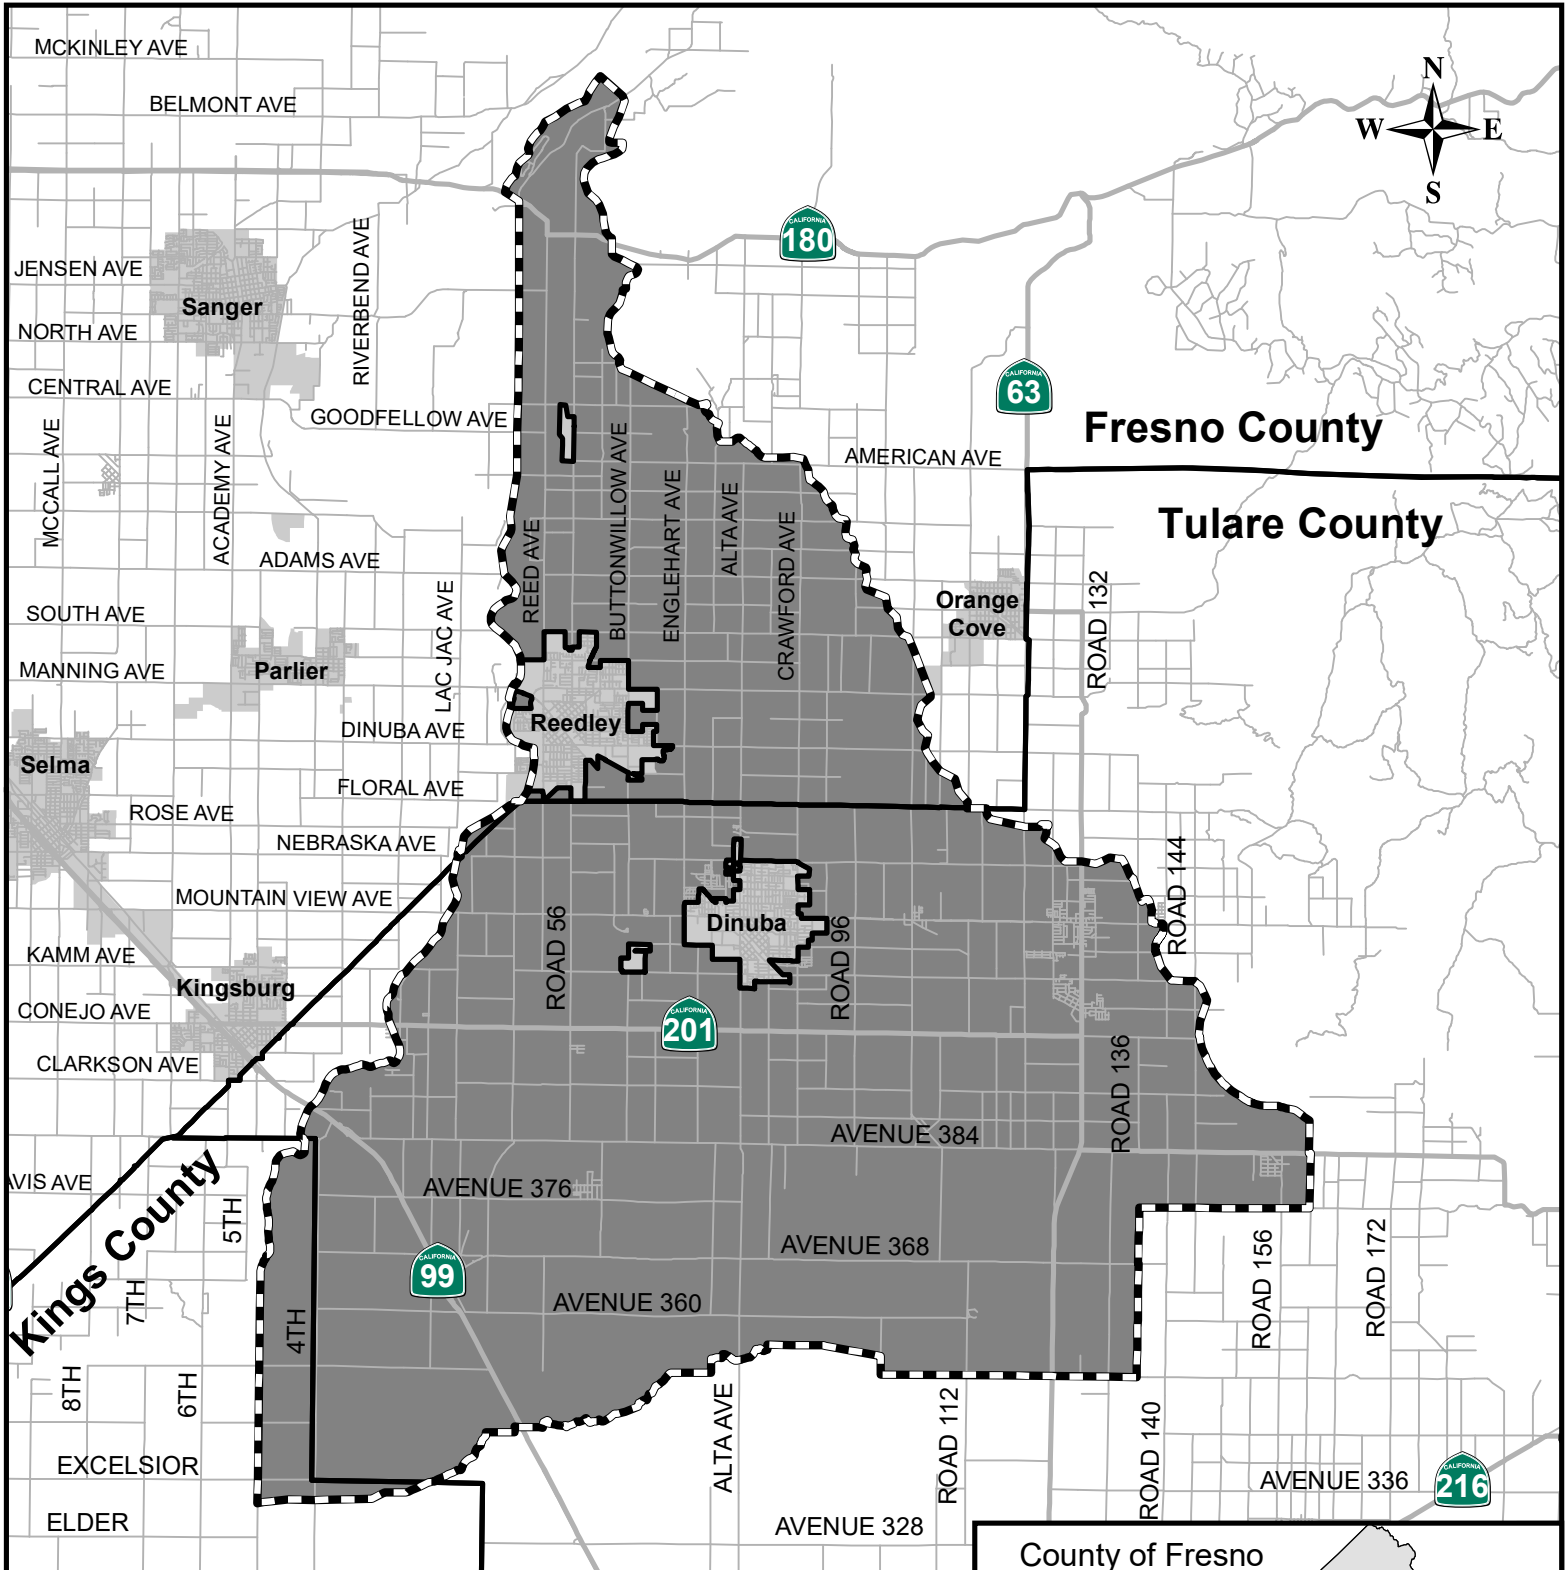

Alta Irrigation District- Tulare LAFCo

Authorized services: irrigation water

Fresno Local Agency Formation Commission

-  District sphere of influence
-  District service area
-  Cities within district

Formation: 1892
 Sphere updated: 11/24/1976
 District area: 133,500 acres
 Sphere area: 133,500 acres

Map prepared: 12/06/2018

County of Fresno