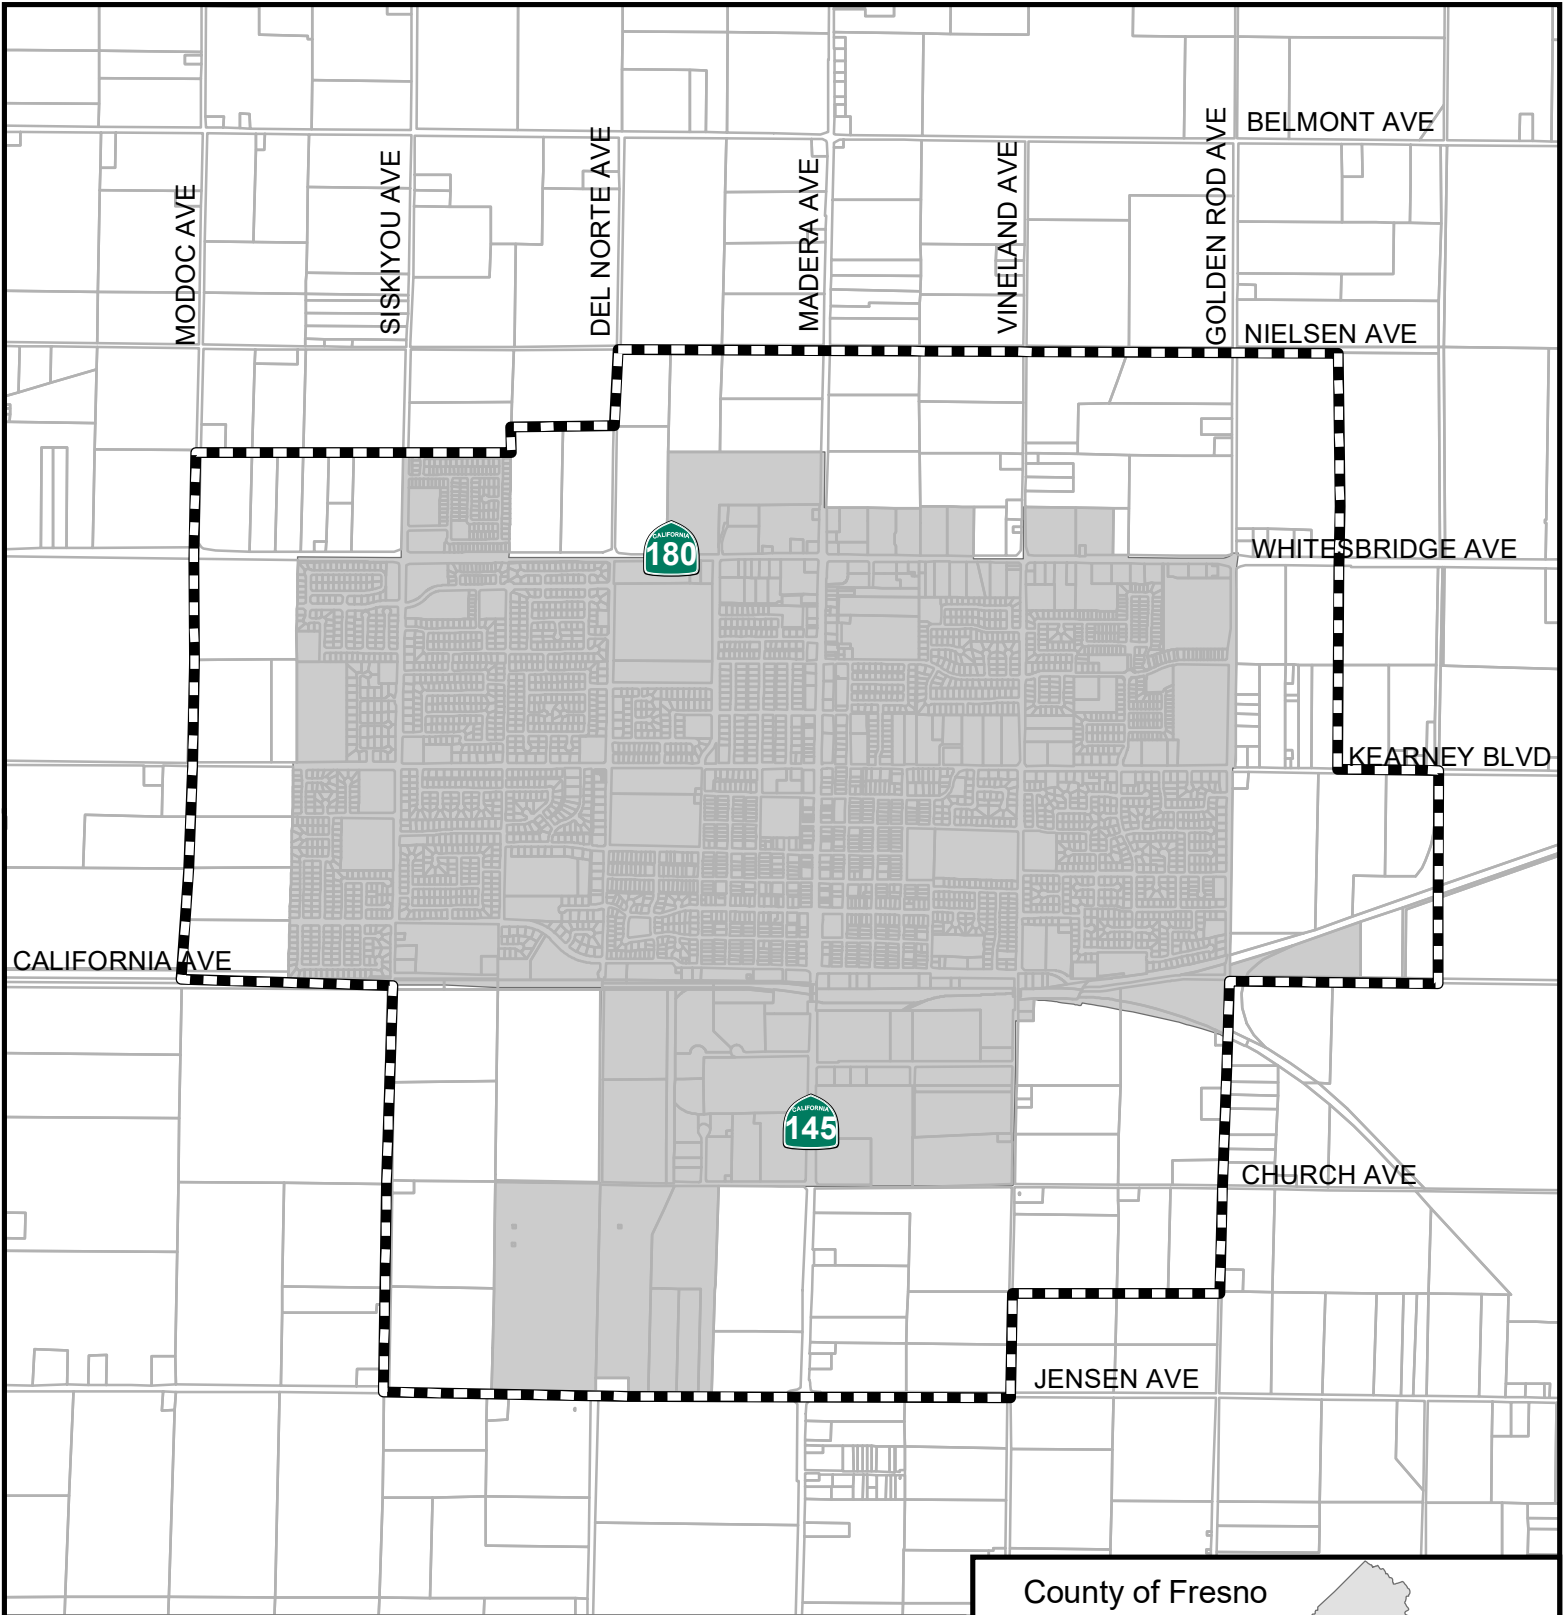

# City of Kerman

## Fresno Local Agency Formation Commission

-  Sphere of influence
-  City limits

Incorporated: 1946  
Sphere updated: 06/08/2022  
City limits: 2,147 Acres  
Sphere area: 3,794 Acres

Map prepared: 10/25/2023

## County of Fresno

City location