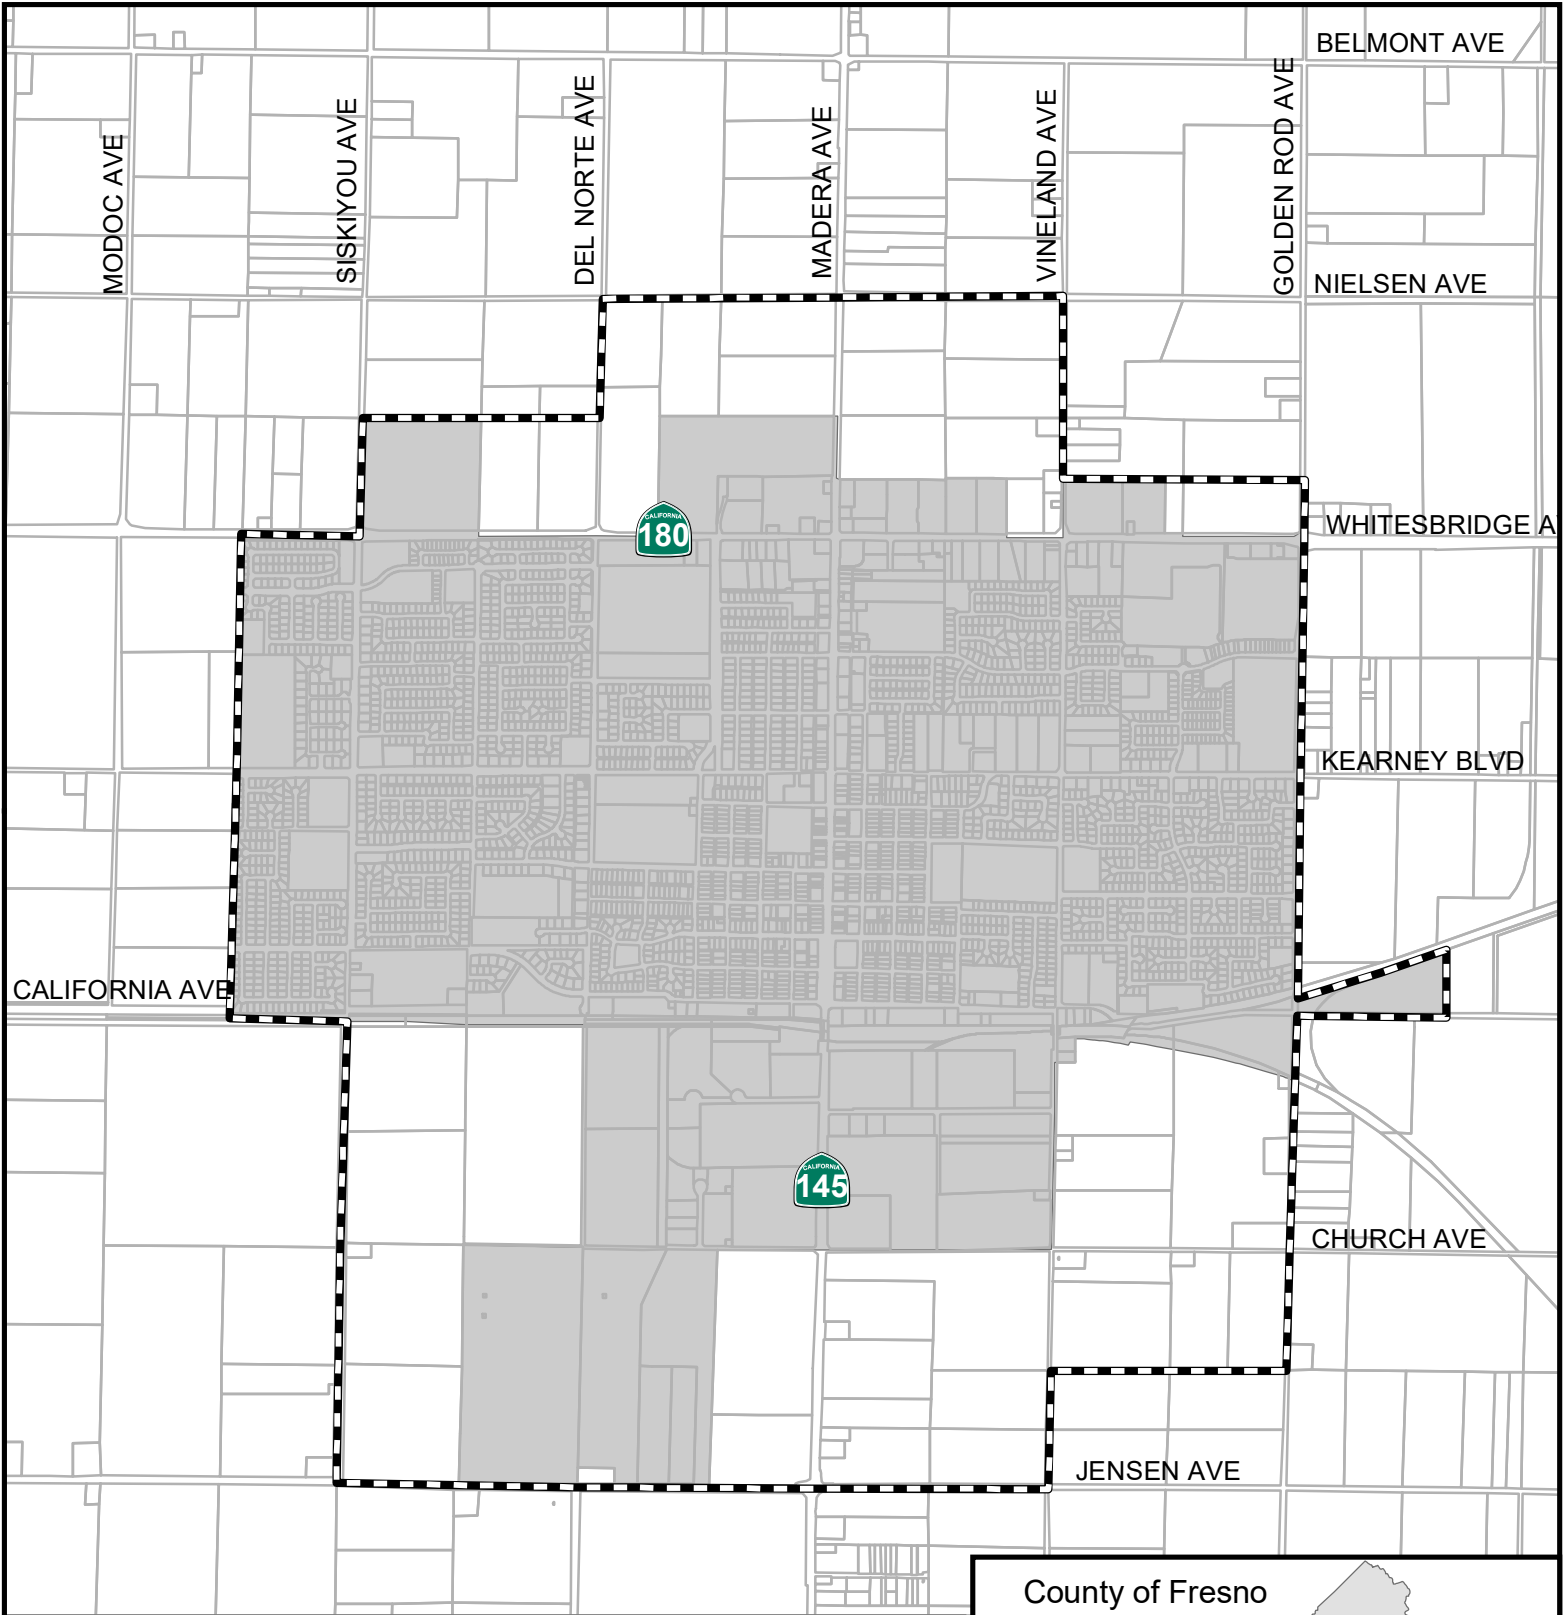

City of Kerman

Fresno Local Agency Formation Commission

-  Sphere of influence
-  City limits

Incorporated: 1946
Sphere updated: 10/14/2020
City limits: 2,147 Acres
Sphere area: 3,110 Acres

Map prepared: 02/19/2021

County of Fresno

City location