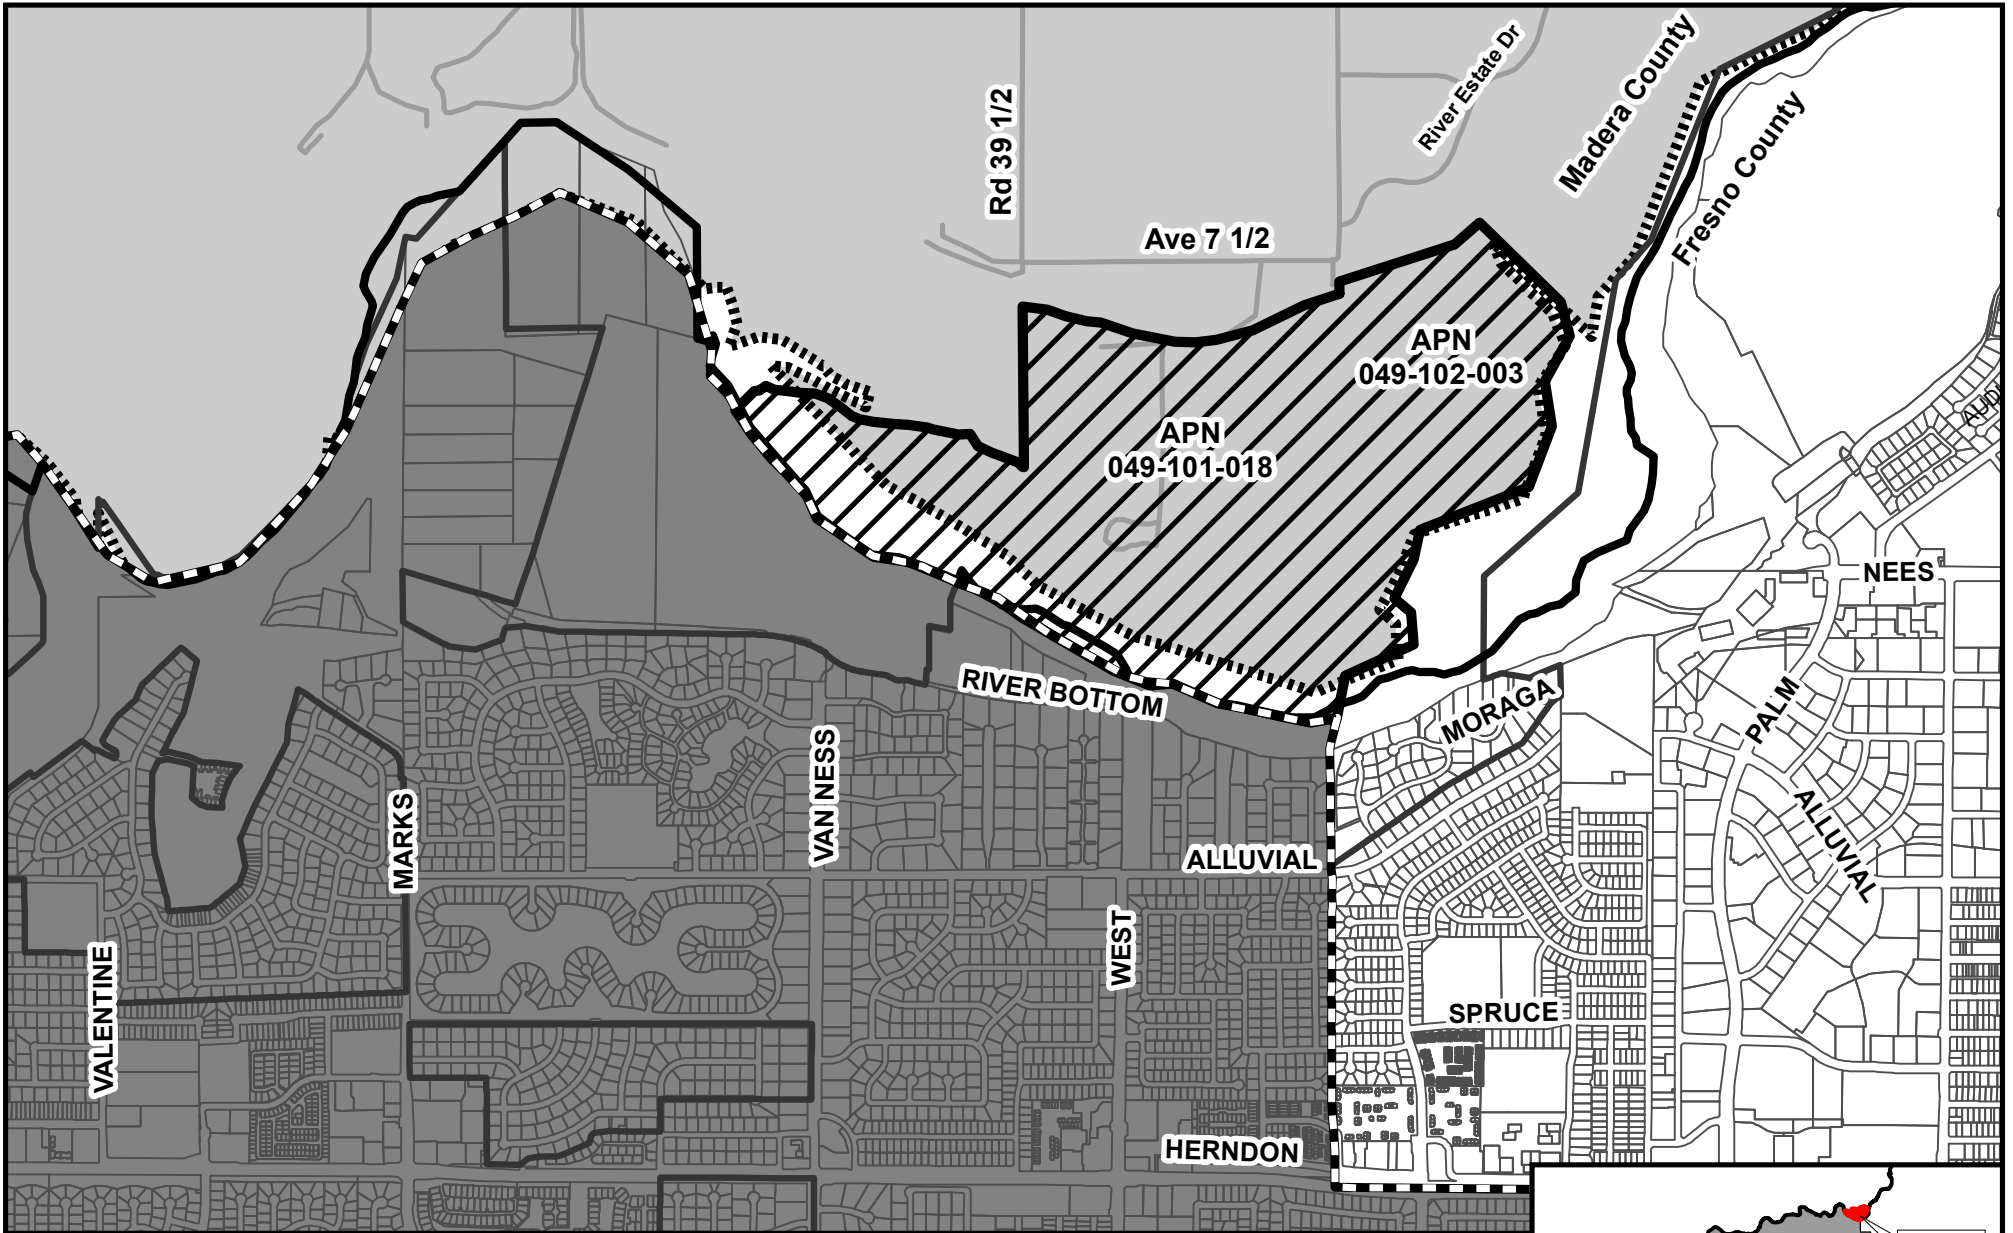

# Fresno Mosquito and Vector Control District

-  Proposed SOI update
-  District SOI
-  District service area
-  Madera County Mosquito Vector Control District
-  City Limits

District service area: 179,578 acres  
 District SOI: 179,578 acres  
 Proposed SOI update: 365 acres (in Madera County)

Map prepared: 03/29/2021