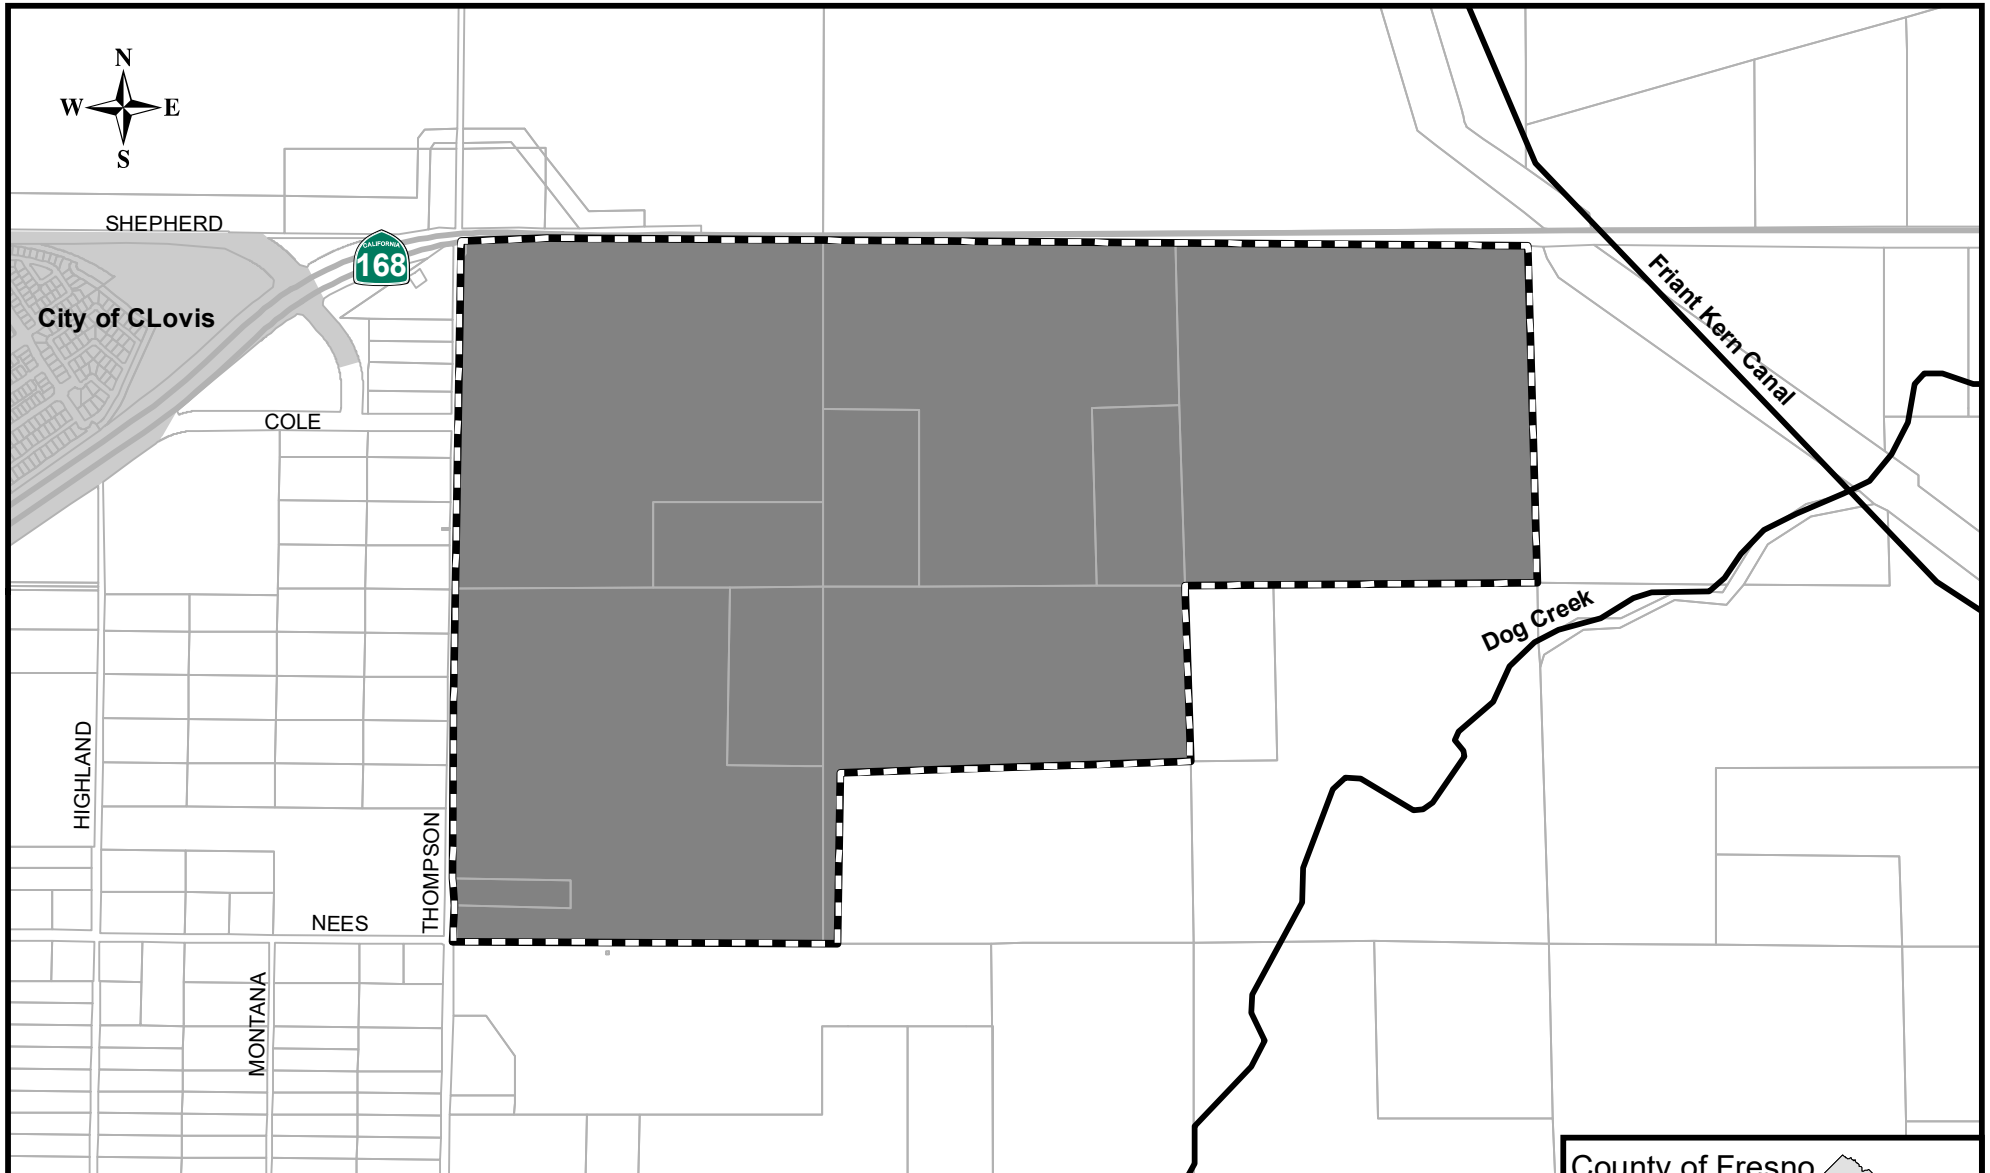

International Water District

Authorized services: irrigation water

Fresno Local Agency Formation Commission

-  District SOI
-  District Service Area
-  Waterways

Formation: 1952
Sphere updated: 08/22/2007
District area: 741 acres
Sphere area: 741 acres

Map prepared: 10/02/2017

County of Fresno