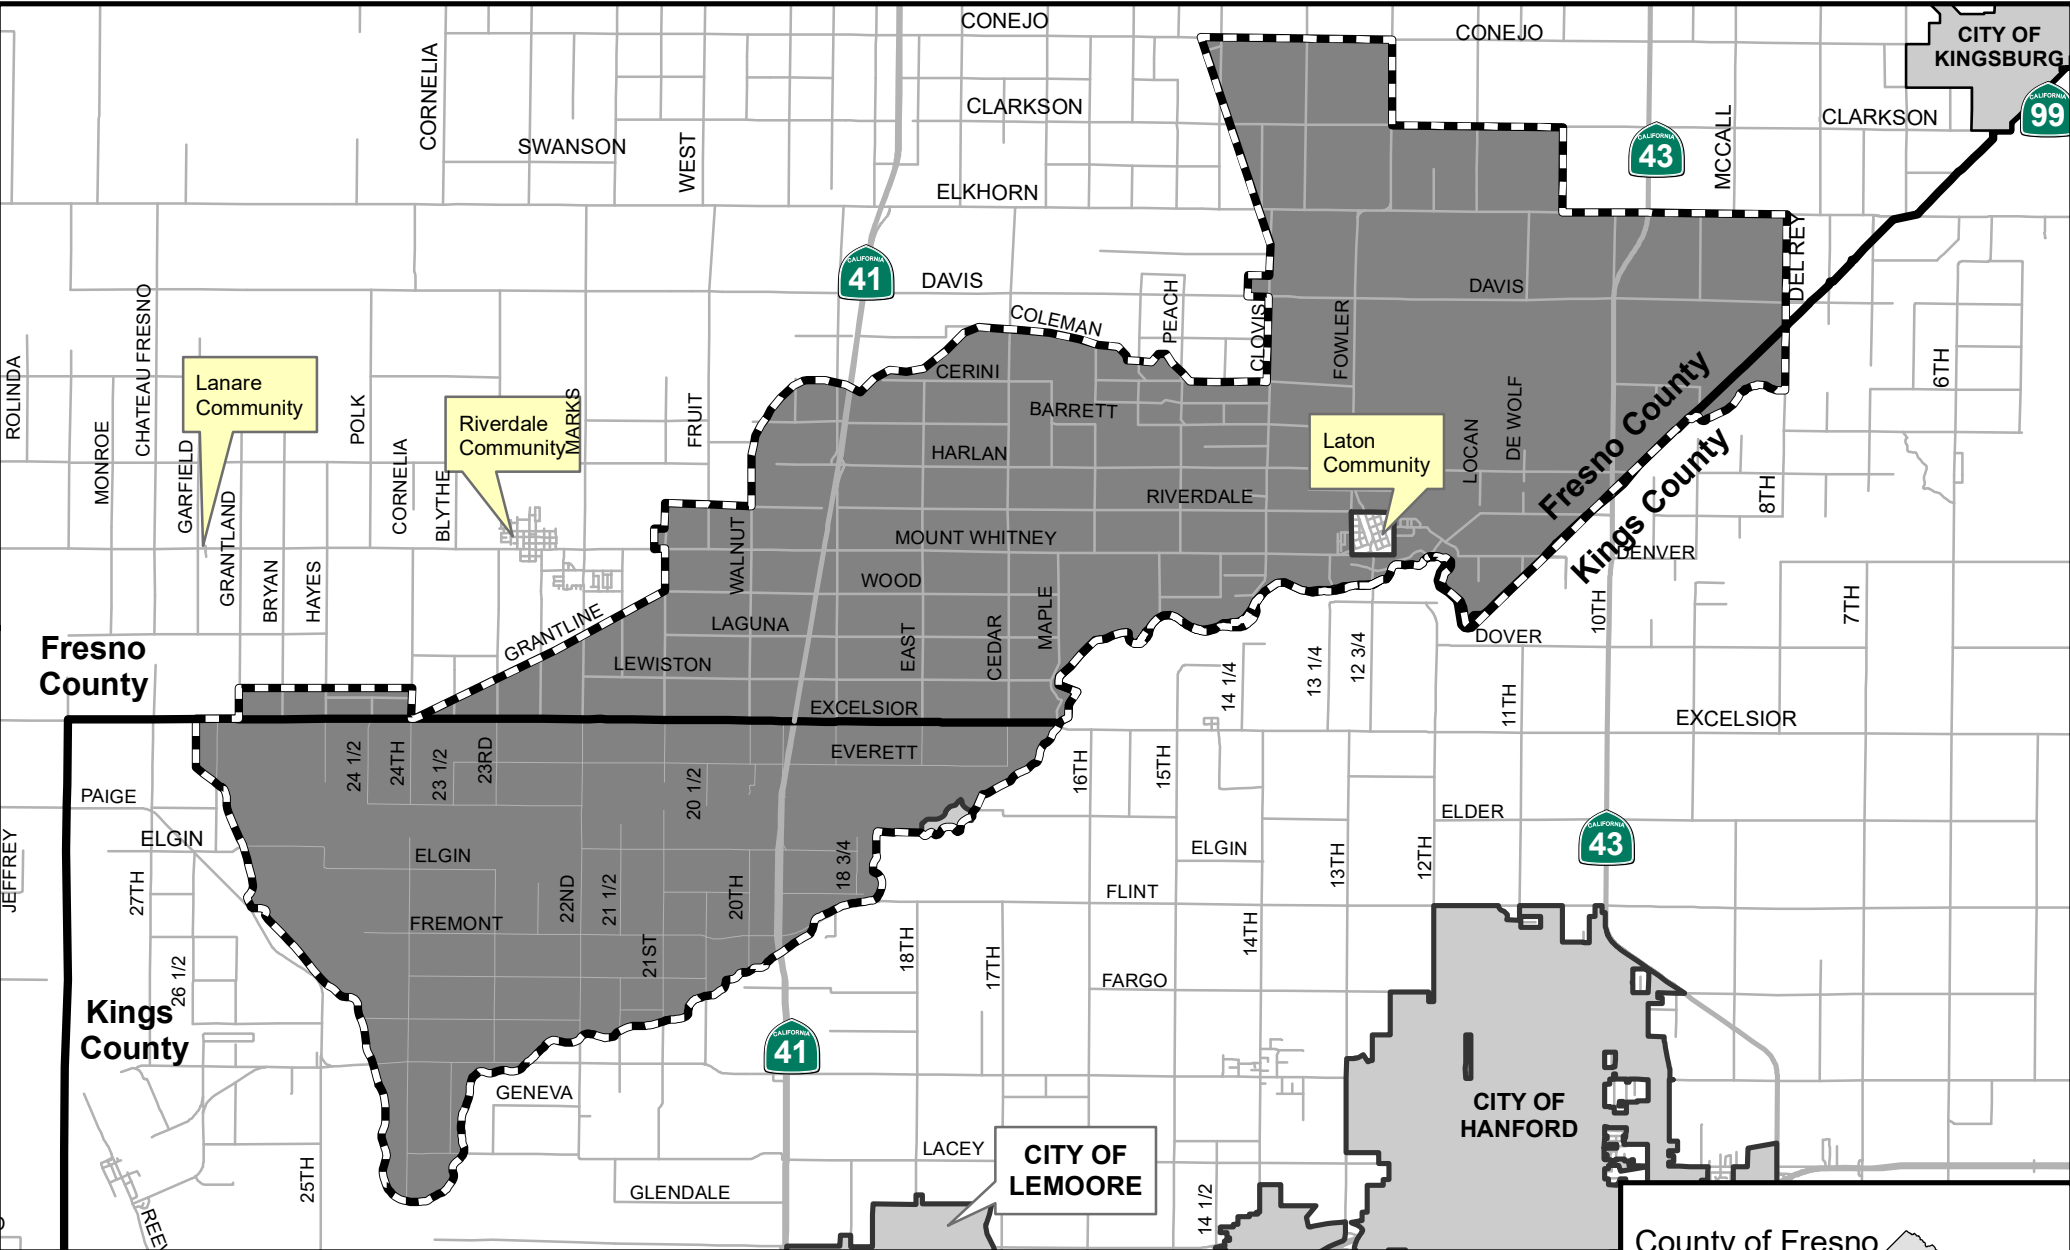

Laguna Irrigation District

Authorized services: Distribution of irrigation water supplies and groundwater recharge services

Fresno Local Agency Formation Commission

District SOI
District service area

Formation: 1920
 Sphere updated: 07/08/2020
 District service area: 51,863 acres (Multiple County)
 Sphere area: 52,023 acres

Map prepared: 07/12/2021

County of Fresno