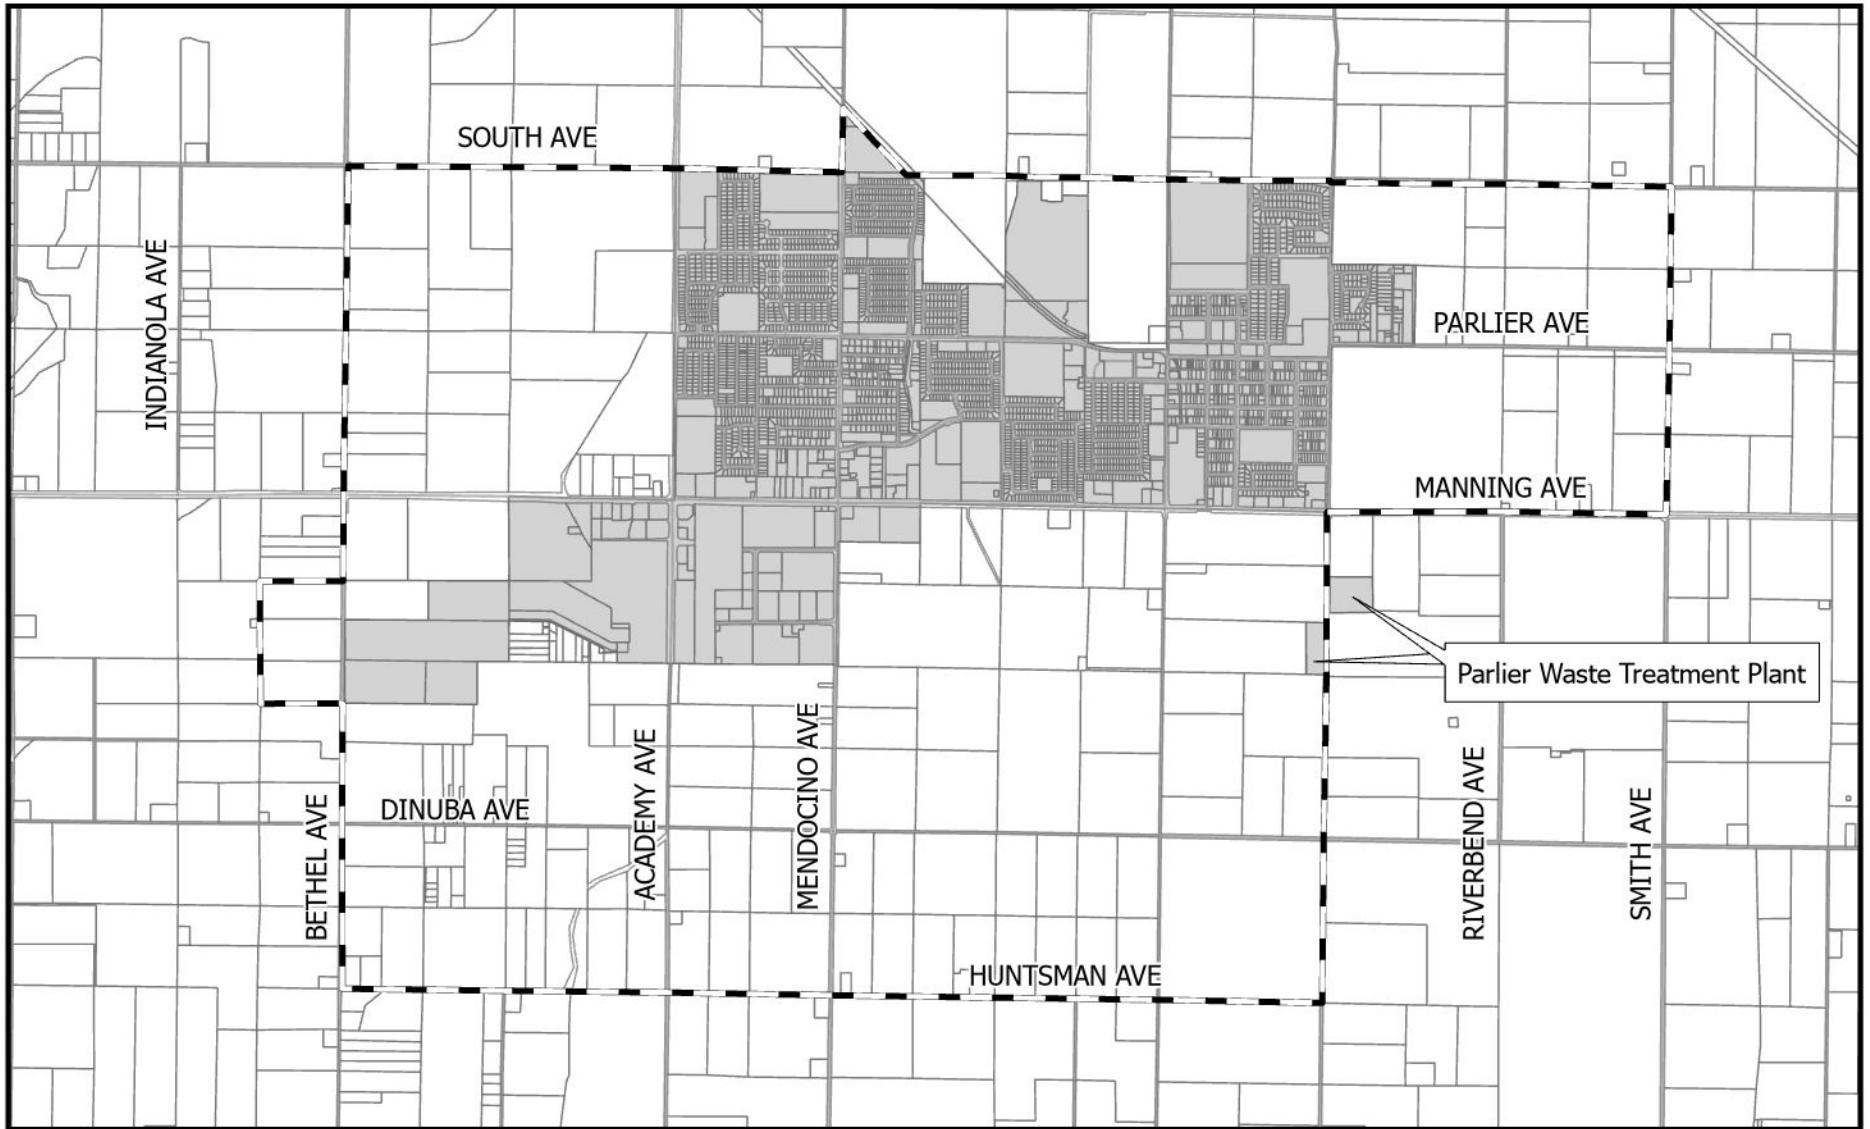

City of Parlier

Fresno Local Agency Formation Commission

-  Sphere of influence
-  City limits

Incorporated: 1921
Sphere updated: 08/24/2011
City limits: 1,616 Acres
Sphere area: 5,514 Acres

Map prepared: 04/06/2026

County of Fresno