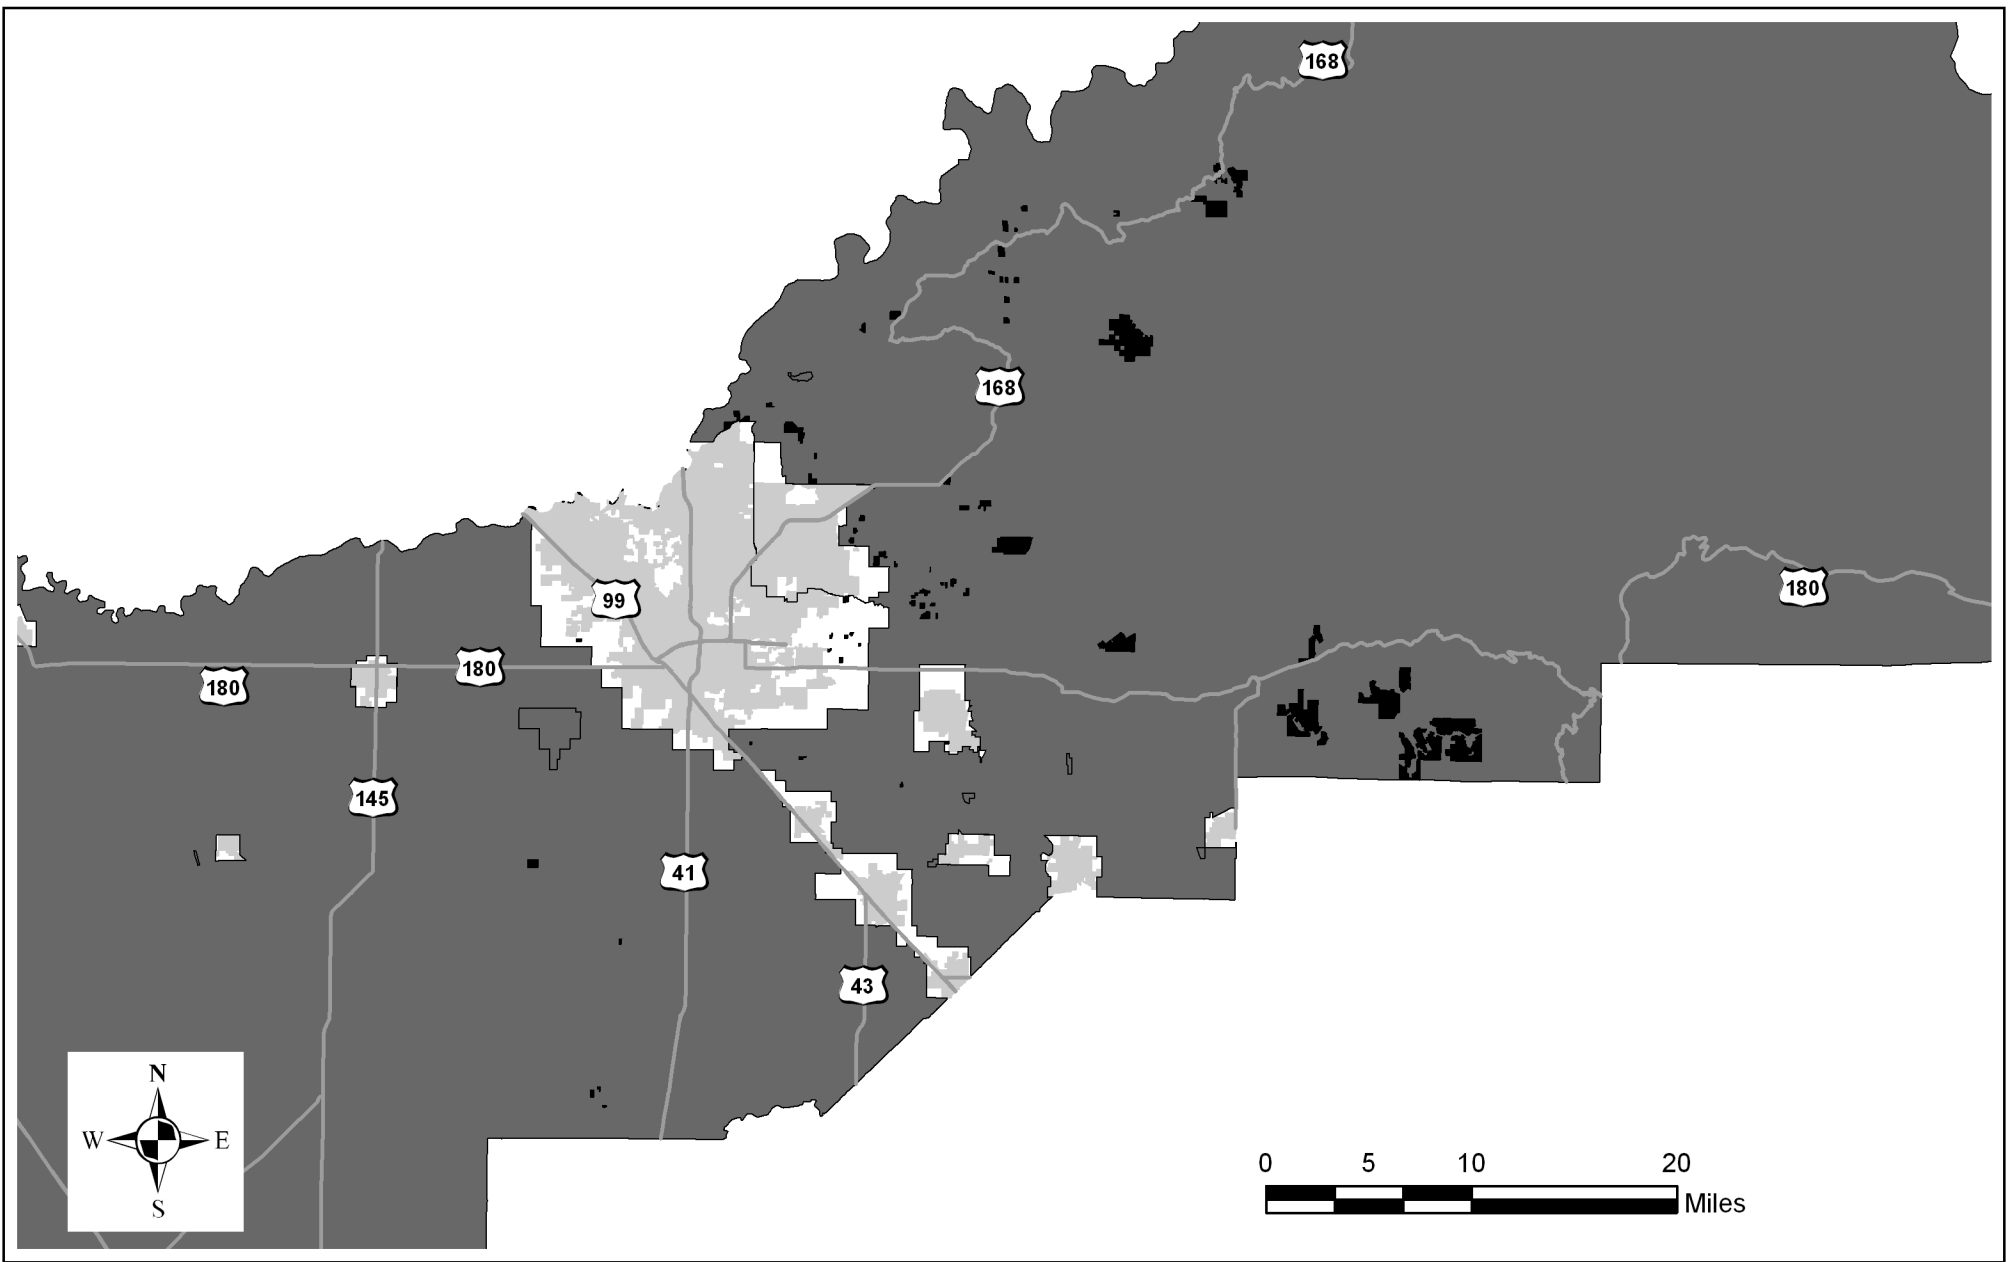

### County Service Area No. 35

Provides Road Maintenance Service

District Formed: 1987

SOI Adopted: 10/15/1987

SOI Updated: 11/15/1989

Map Date: January 2010

District Area: 3,633,574 Acres

Sphere Area: 3,633,574 Acres

#### Legend

- Zones of Benefit
- District Boundary and SOI
- City Areas

### County Service Area No. 35

Provides Road Maintenance Service

District Formed: 1987

SOI Adopted: 10/15/1987

SOI Updated: 11/15/1989

Map Date: August 2007

Zone Area: 13,746 Acres

#### Legend

- District Area and SOI
- Zones of Benefit
- City Areas