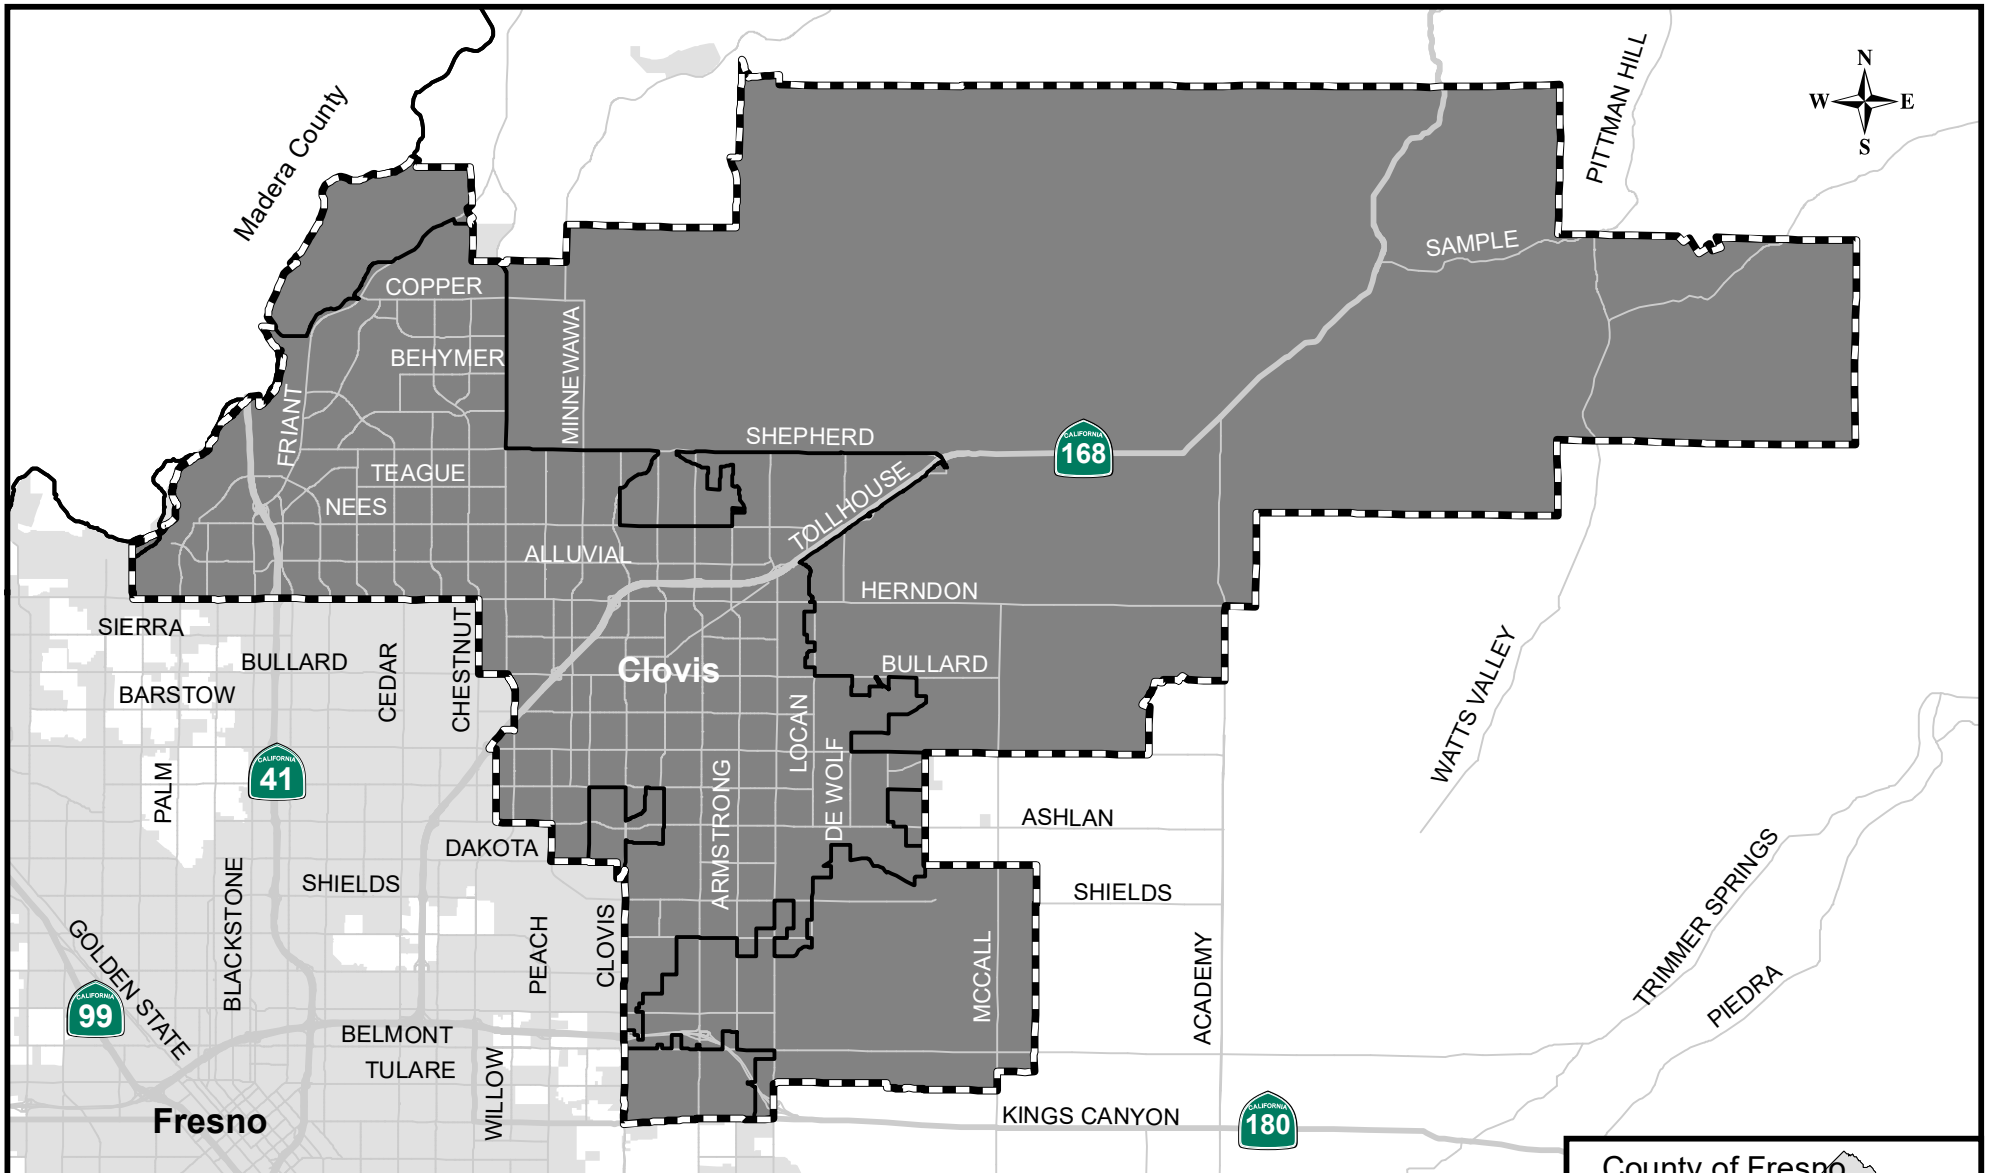

Clovis Veterans Memorial District

Authorized services: provision and maintenance of public facilities

Fresno Local Agency Formation Commission

-  District SOI
-  District Service Area
-  City Overlapping District

Formation: 1946
 Sphere updated: 06/13/2018
 District area: 103,048 acres
 Sphere area: 103,048 acres

Map prepared: 06/13/2018

County of Fresno