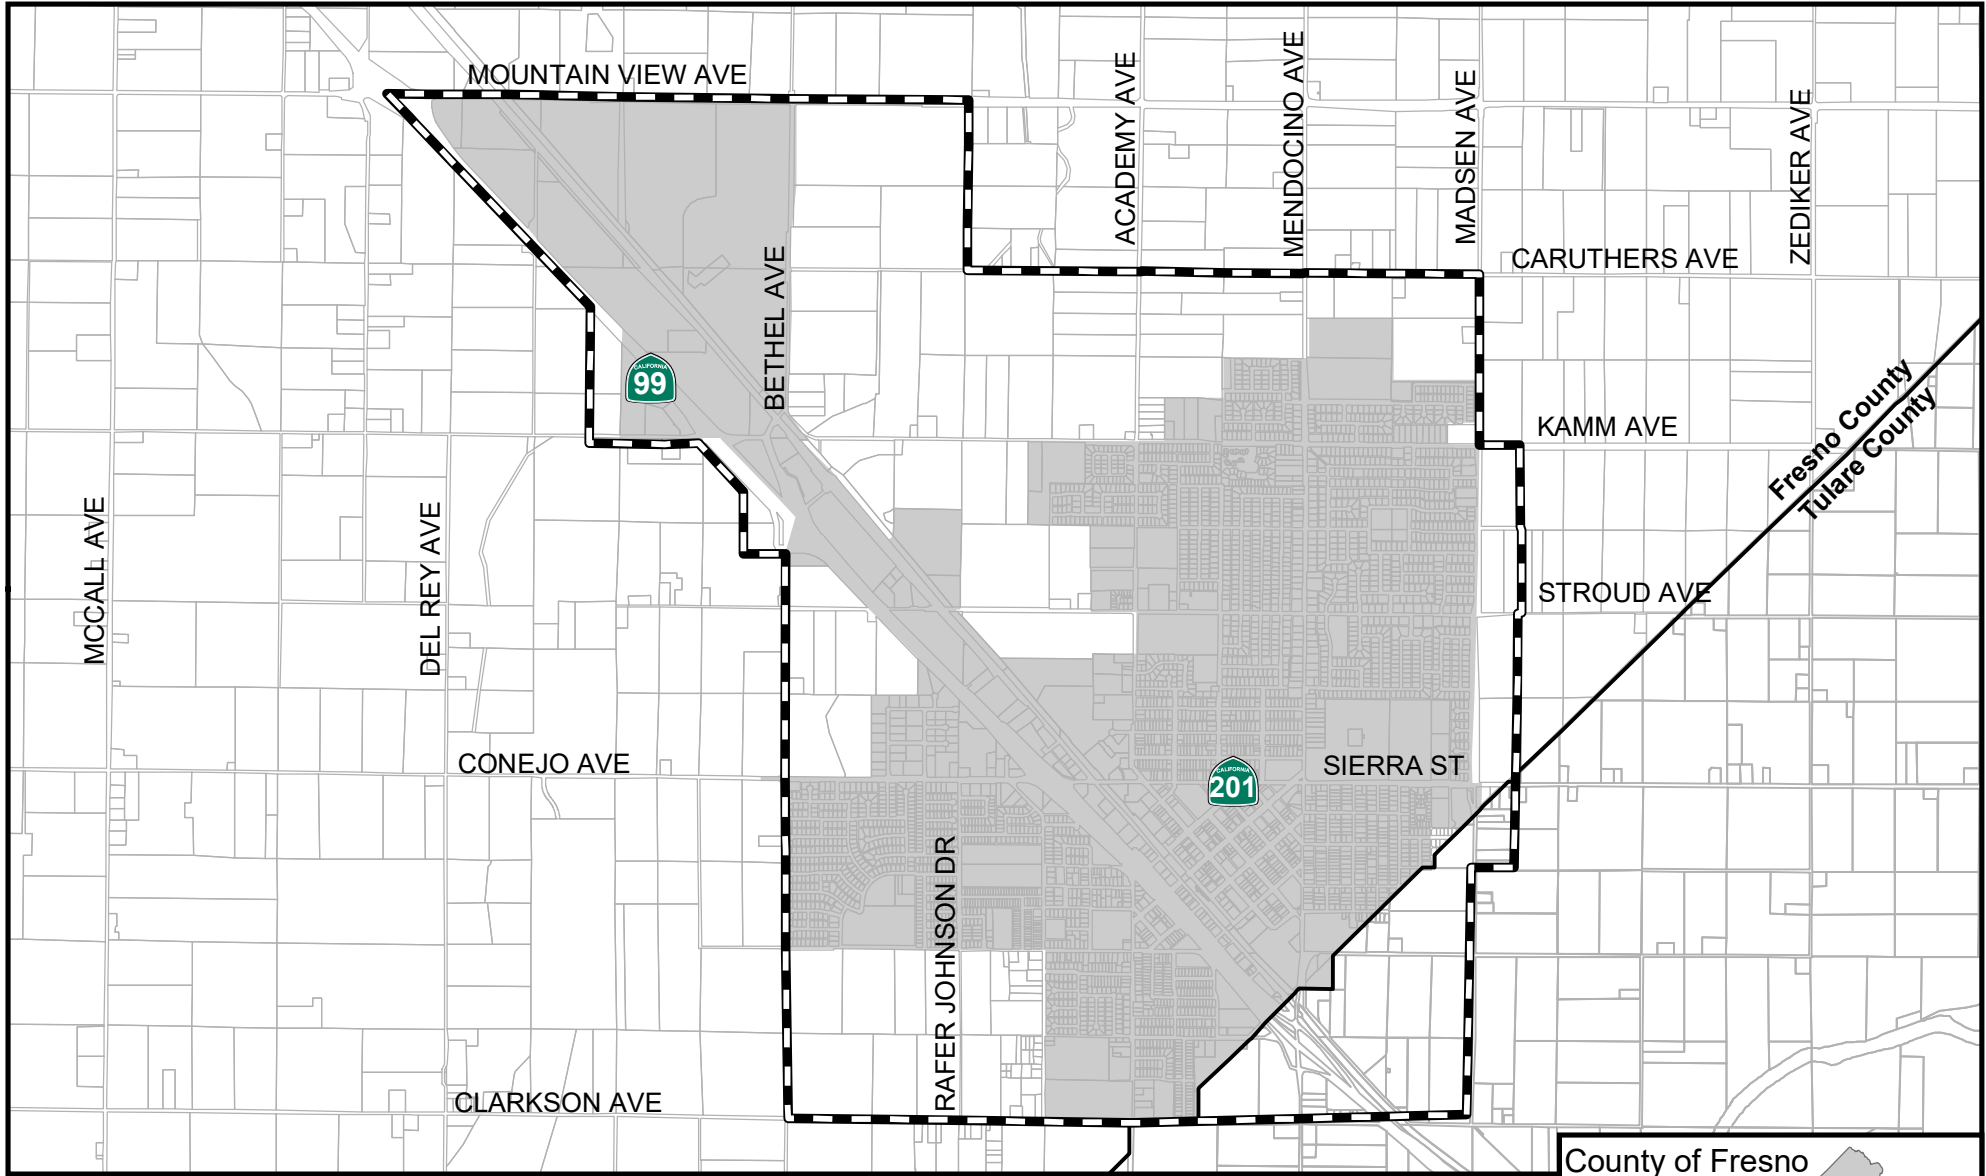

# City of Kingsburg

## Fresno Local Agency Formation Commission

-  Sphere of influence
-  City limits

Incorporated: 1908  
 Sphere updated: 7/11/2007  
 City limits: 2,399 Acres  
 Sphere area: 4,019 Acres

Map prepared: 04/13/2023