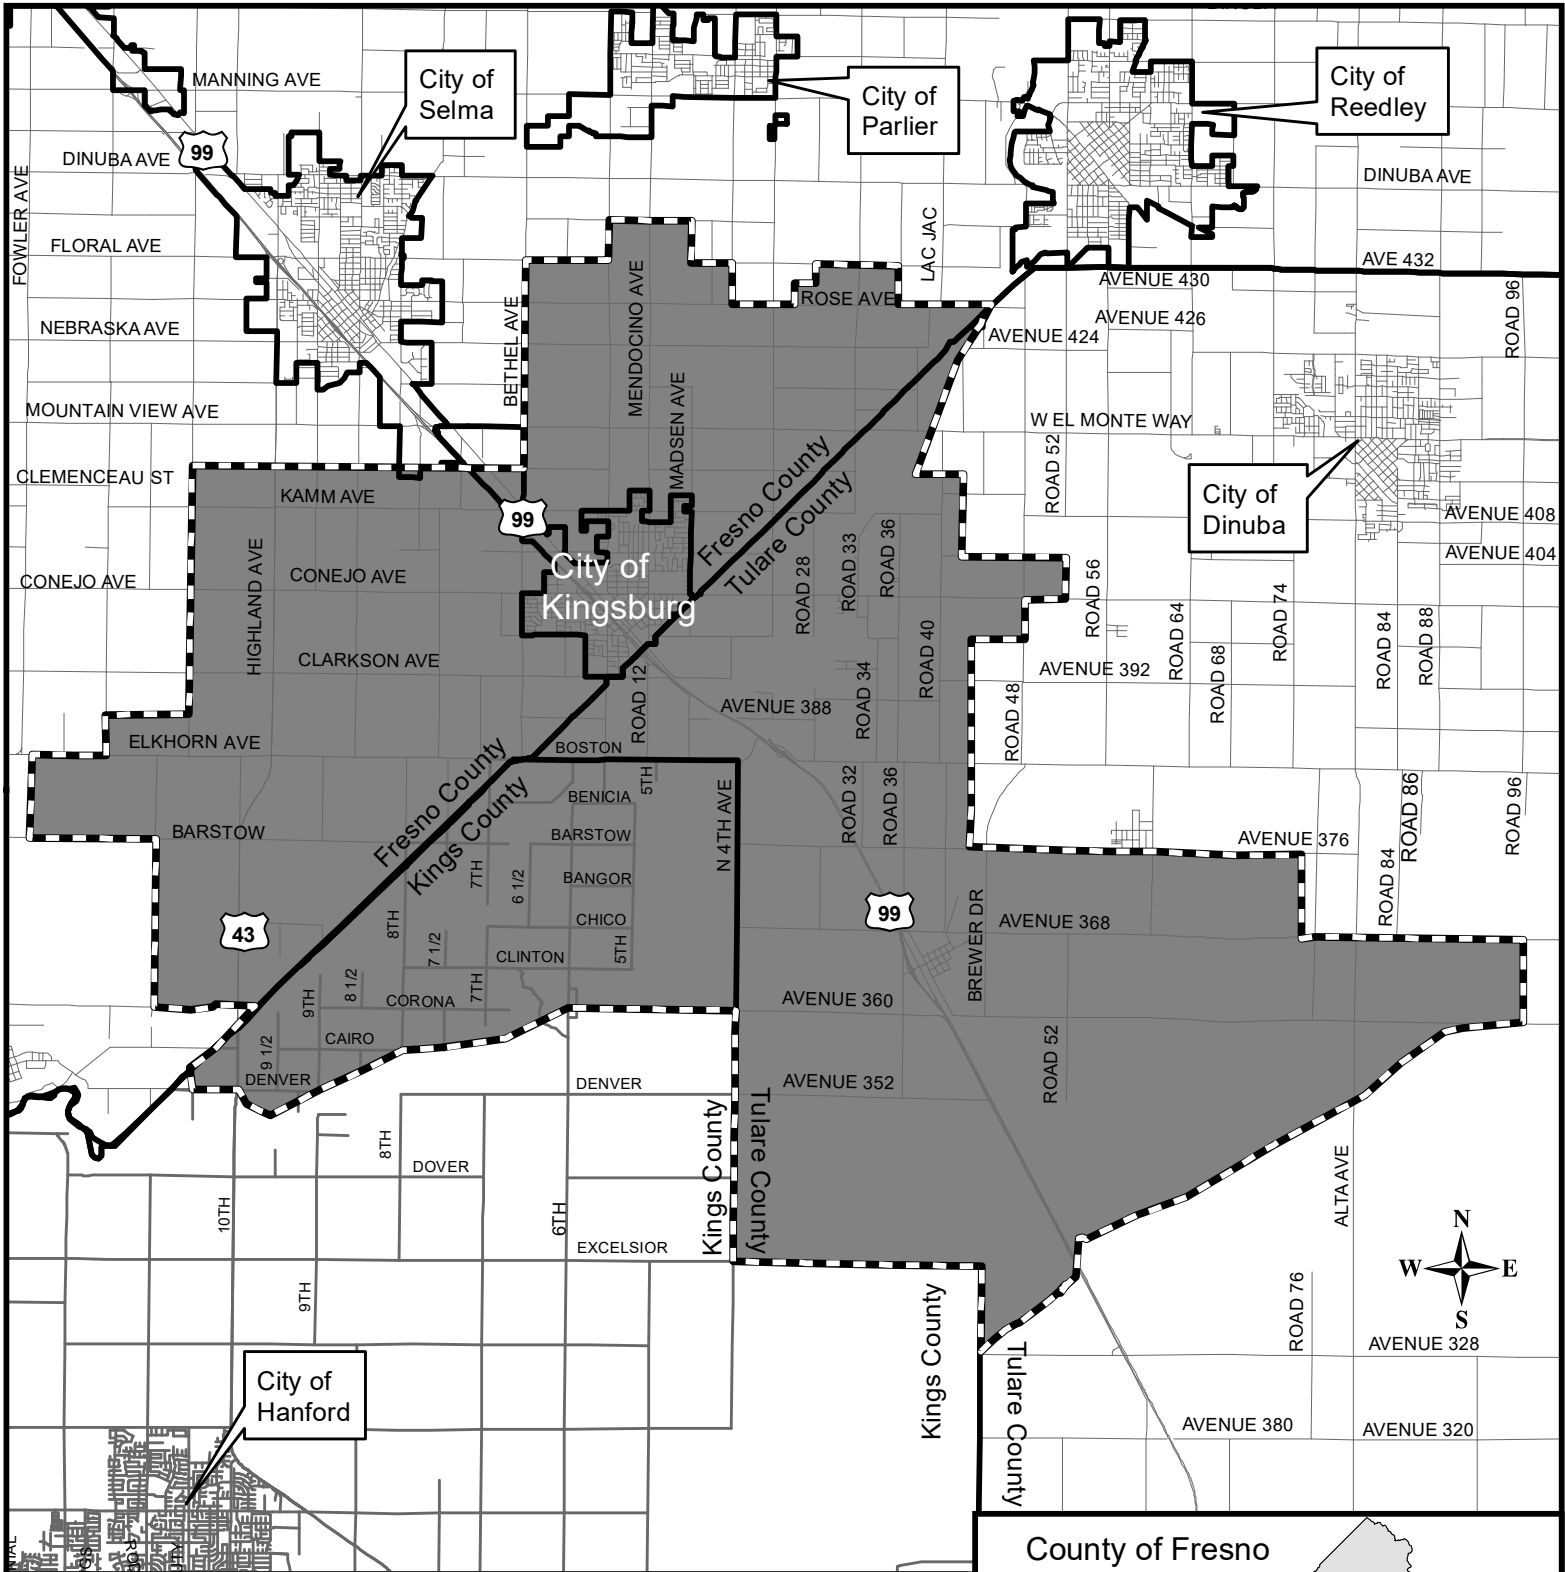

# Kingsburg Cemetery District

Authorized Services: Burial & Internment of Human Remains

## Fresno Local Agency Formation Commission

-  District sphere of influence
-  District service area
-  City limits

Formation: 1925  
 Sphere updated: 06/09/2010  
 District area: 71,710 acres  
 Sphere area: 71,710 acres

Map prepared: 2/22/2017