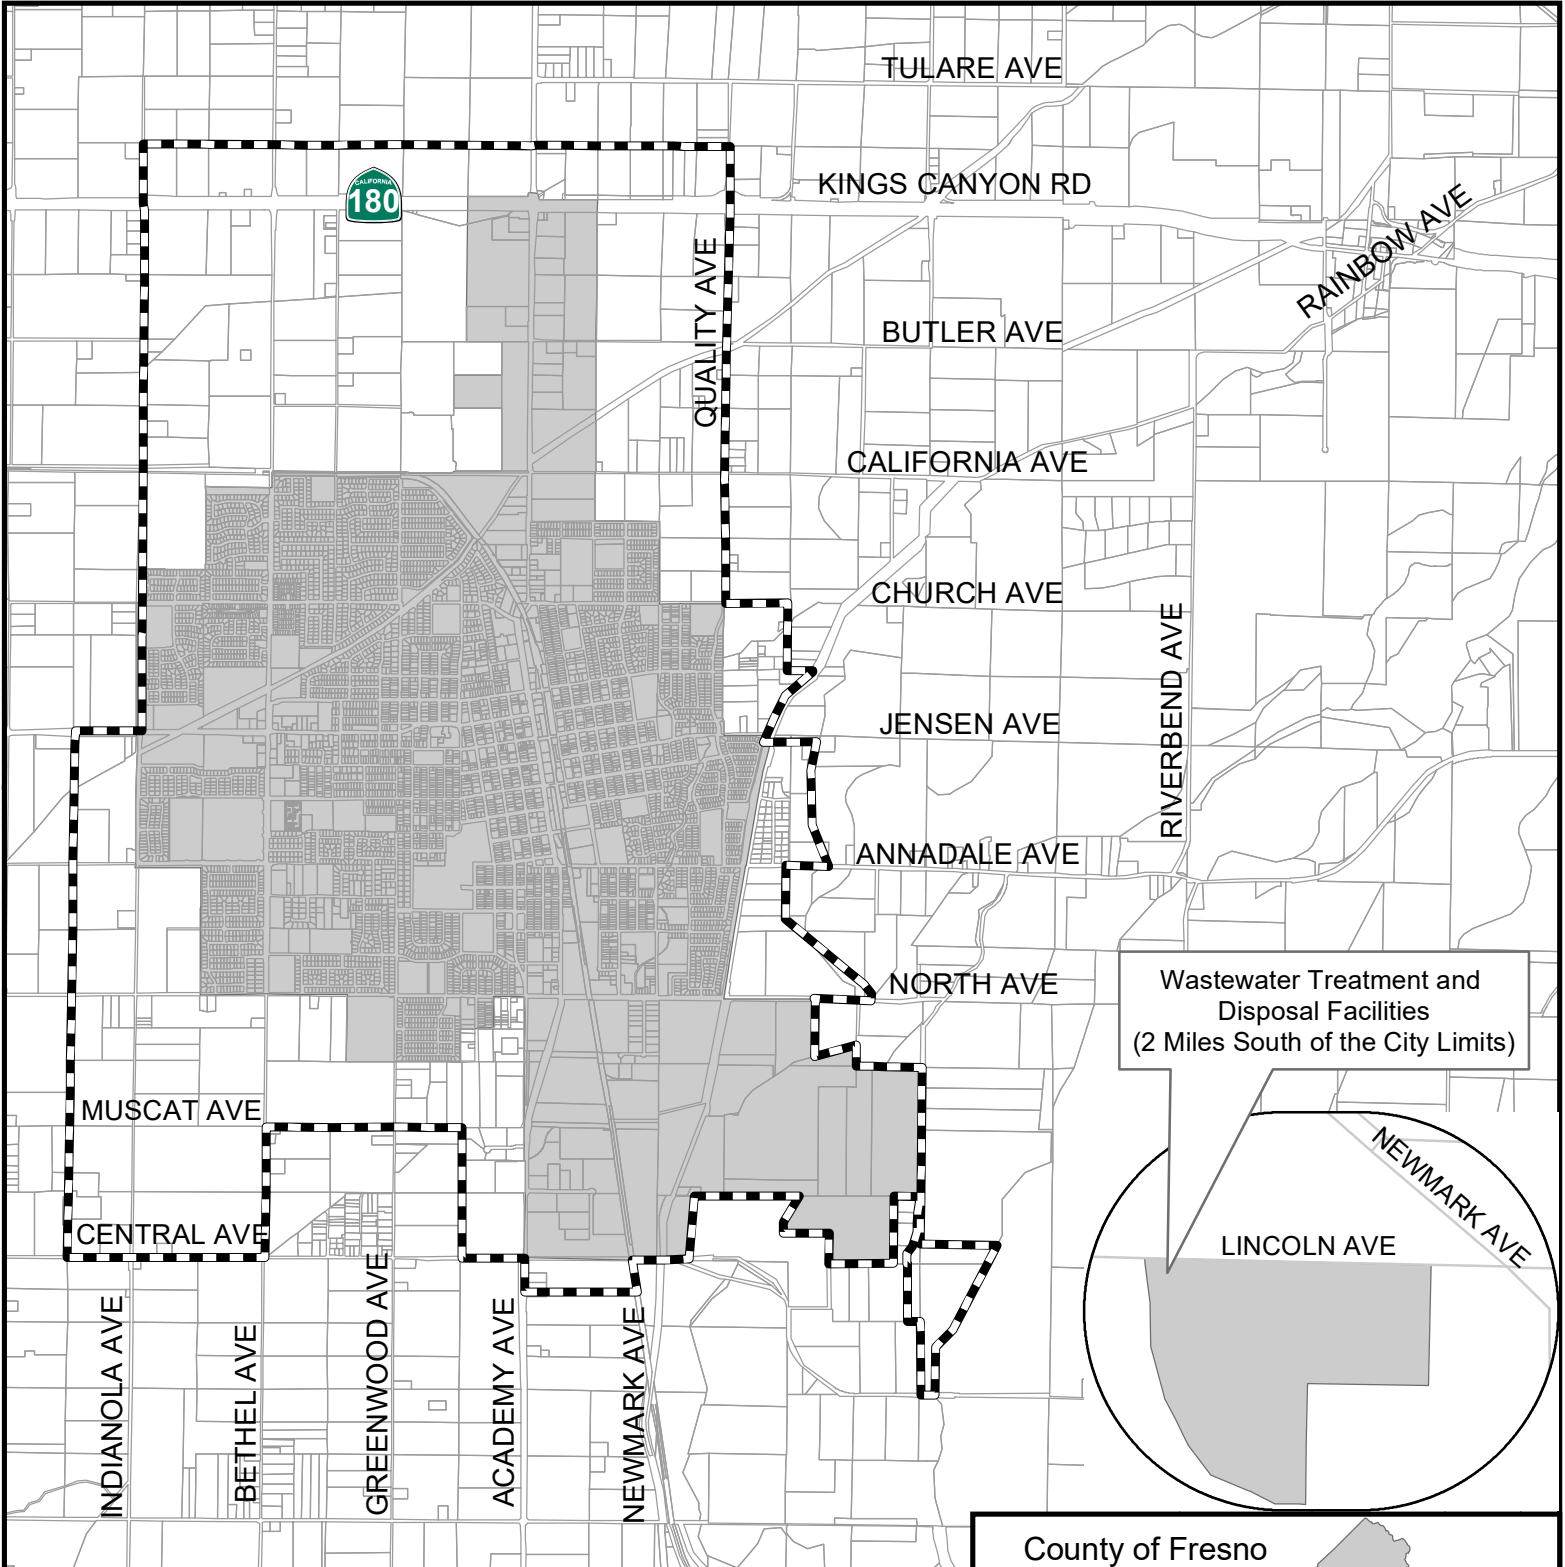

# City of Sanger

Wastewater Treatment and Disposal Facilities  
(2 Miles South of the City Limits)

## Fresno Local Agency Formation Commission

-  Sphere of influence
-  City limits

Incorporated: 1911  
 Sphere updated: 10/10/2007  
 City limits: 4,280 Acres  
 Sphere area: 6,873 Acres

Map prepared: 08/07/2023