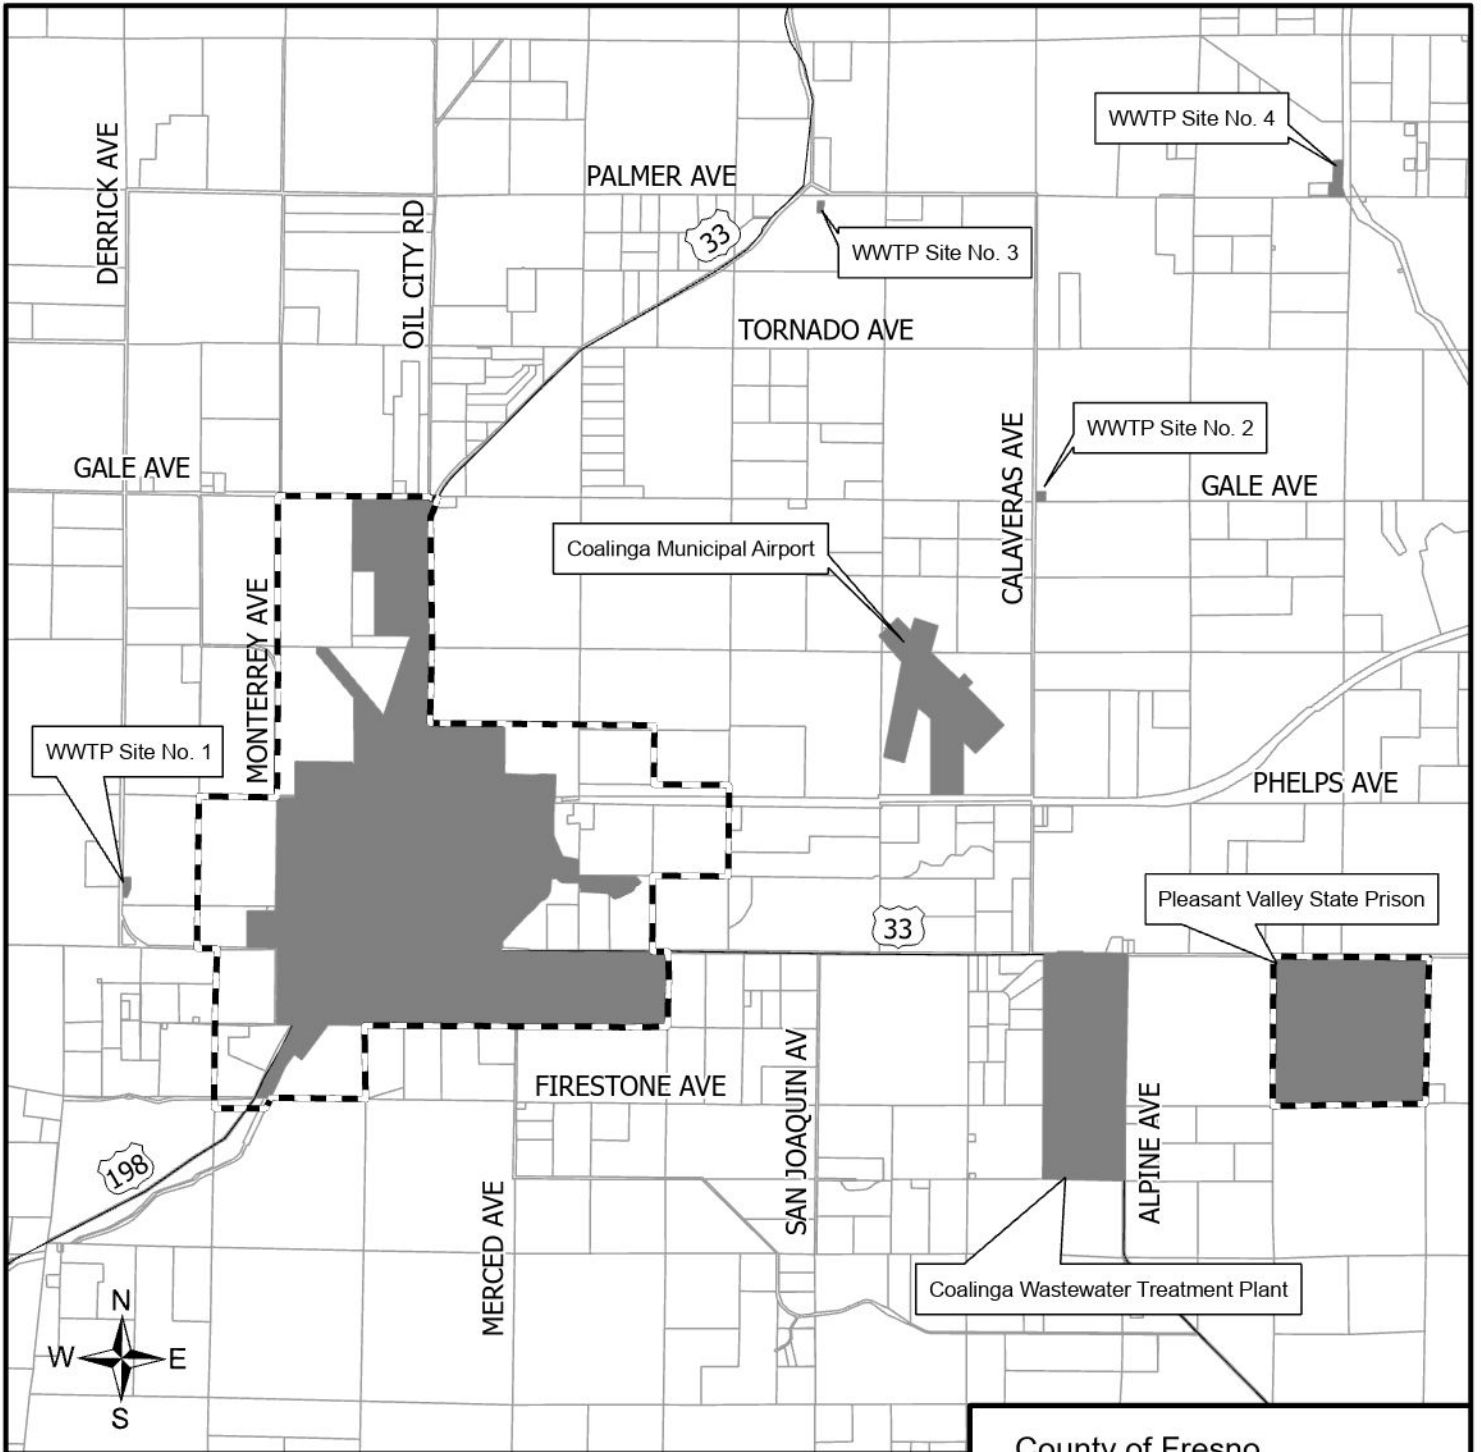

# City of Coalinga

## Fresno Local Agency Formation Commission

-  Sphere of Influence
-  City Limits

District Formed: 1906 Year  
 Sphere updated: 09/12/2007  
 District Area: 4,341 Acres  
 Sphere Area: 5,799 Acres

Map preparation date: 3/6/2026