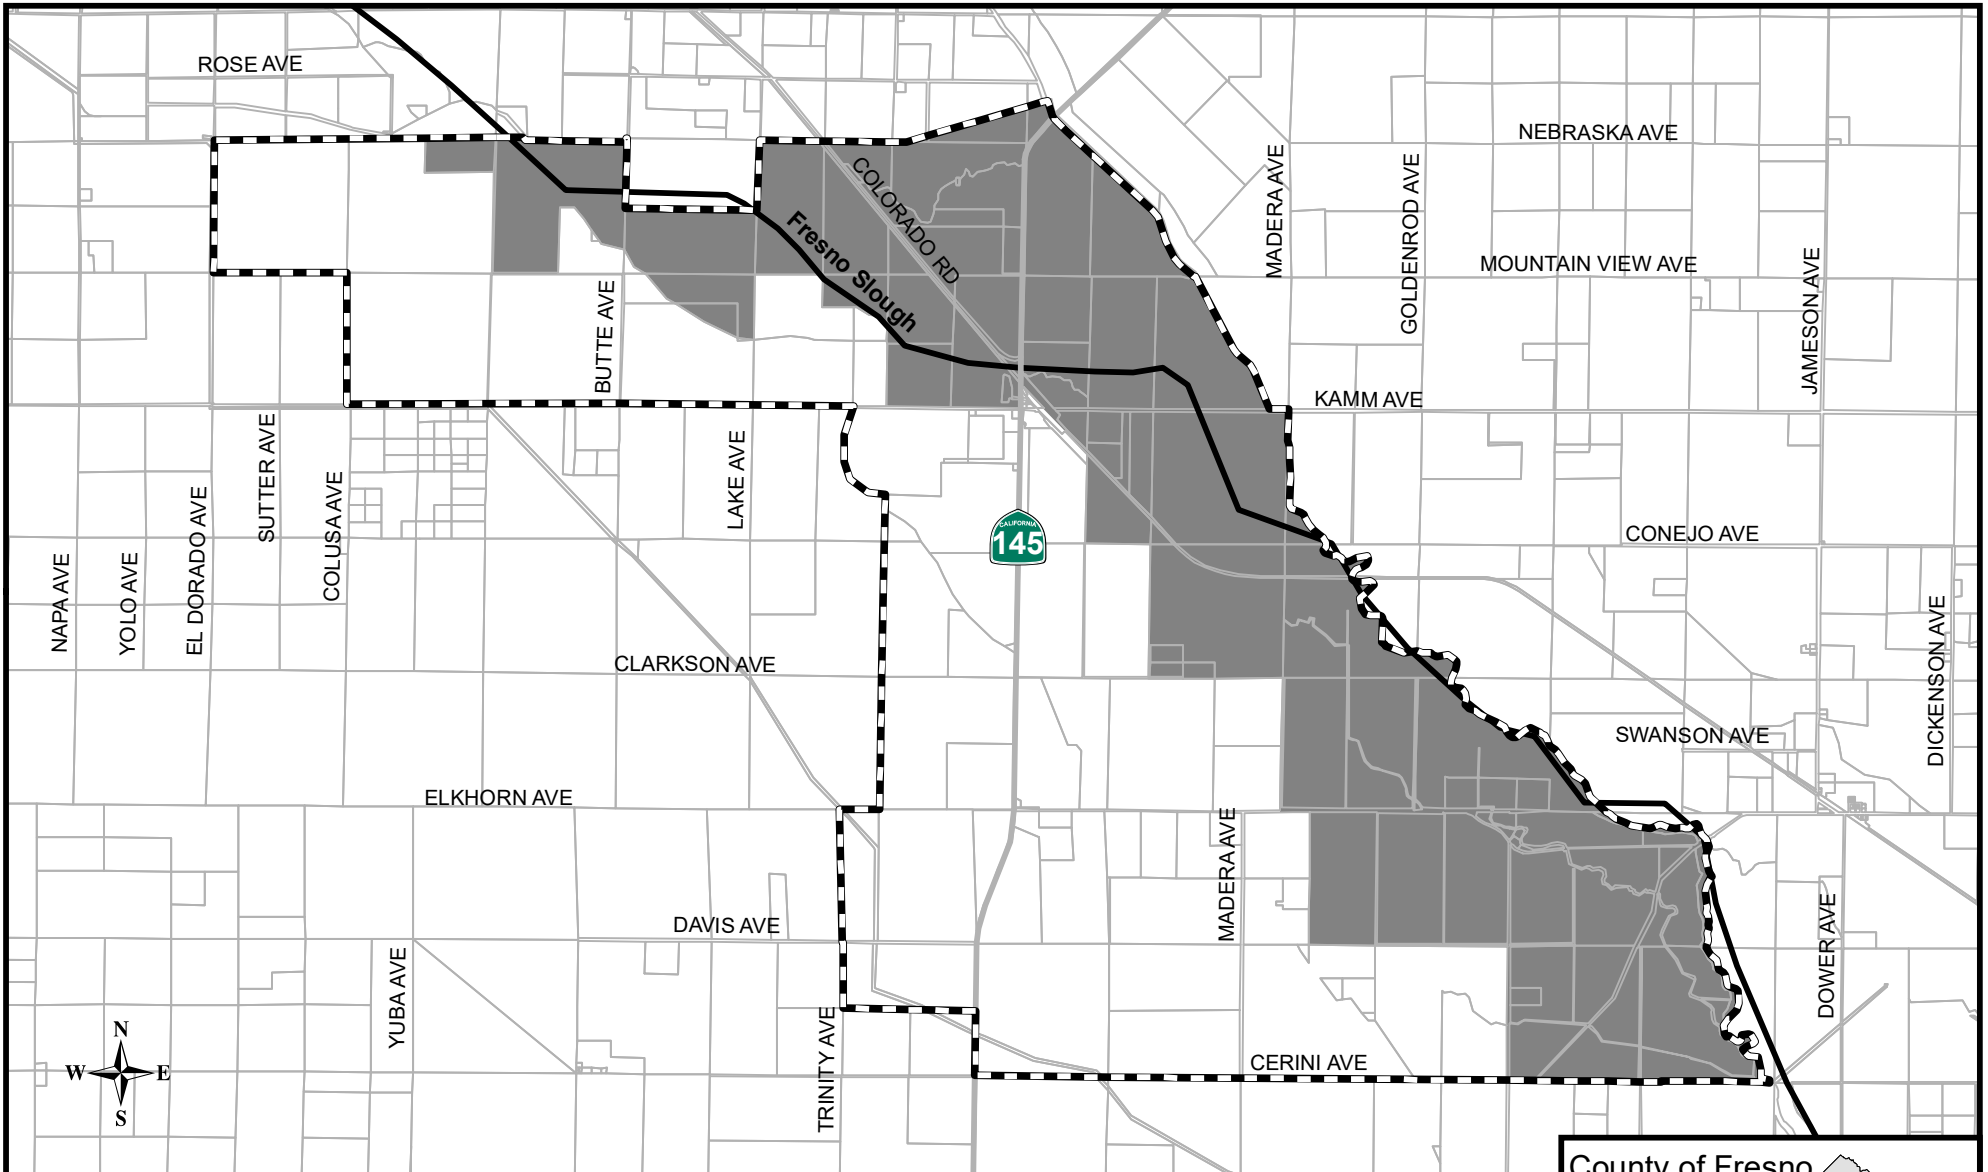

# Stinson Water District

Authorized services: irrigation canal maintenance

## Fresno Local Agency Formation Commission

-  District SOI
-  District Service Area
-  Waterways

Formation: 1977  
Sphere updated: 08/22/2007  
District area: 11,194 acres  
Sphere area: 32,746 acres

Map prepared: 10/04/2017

County of Fresno