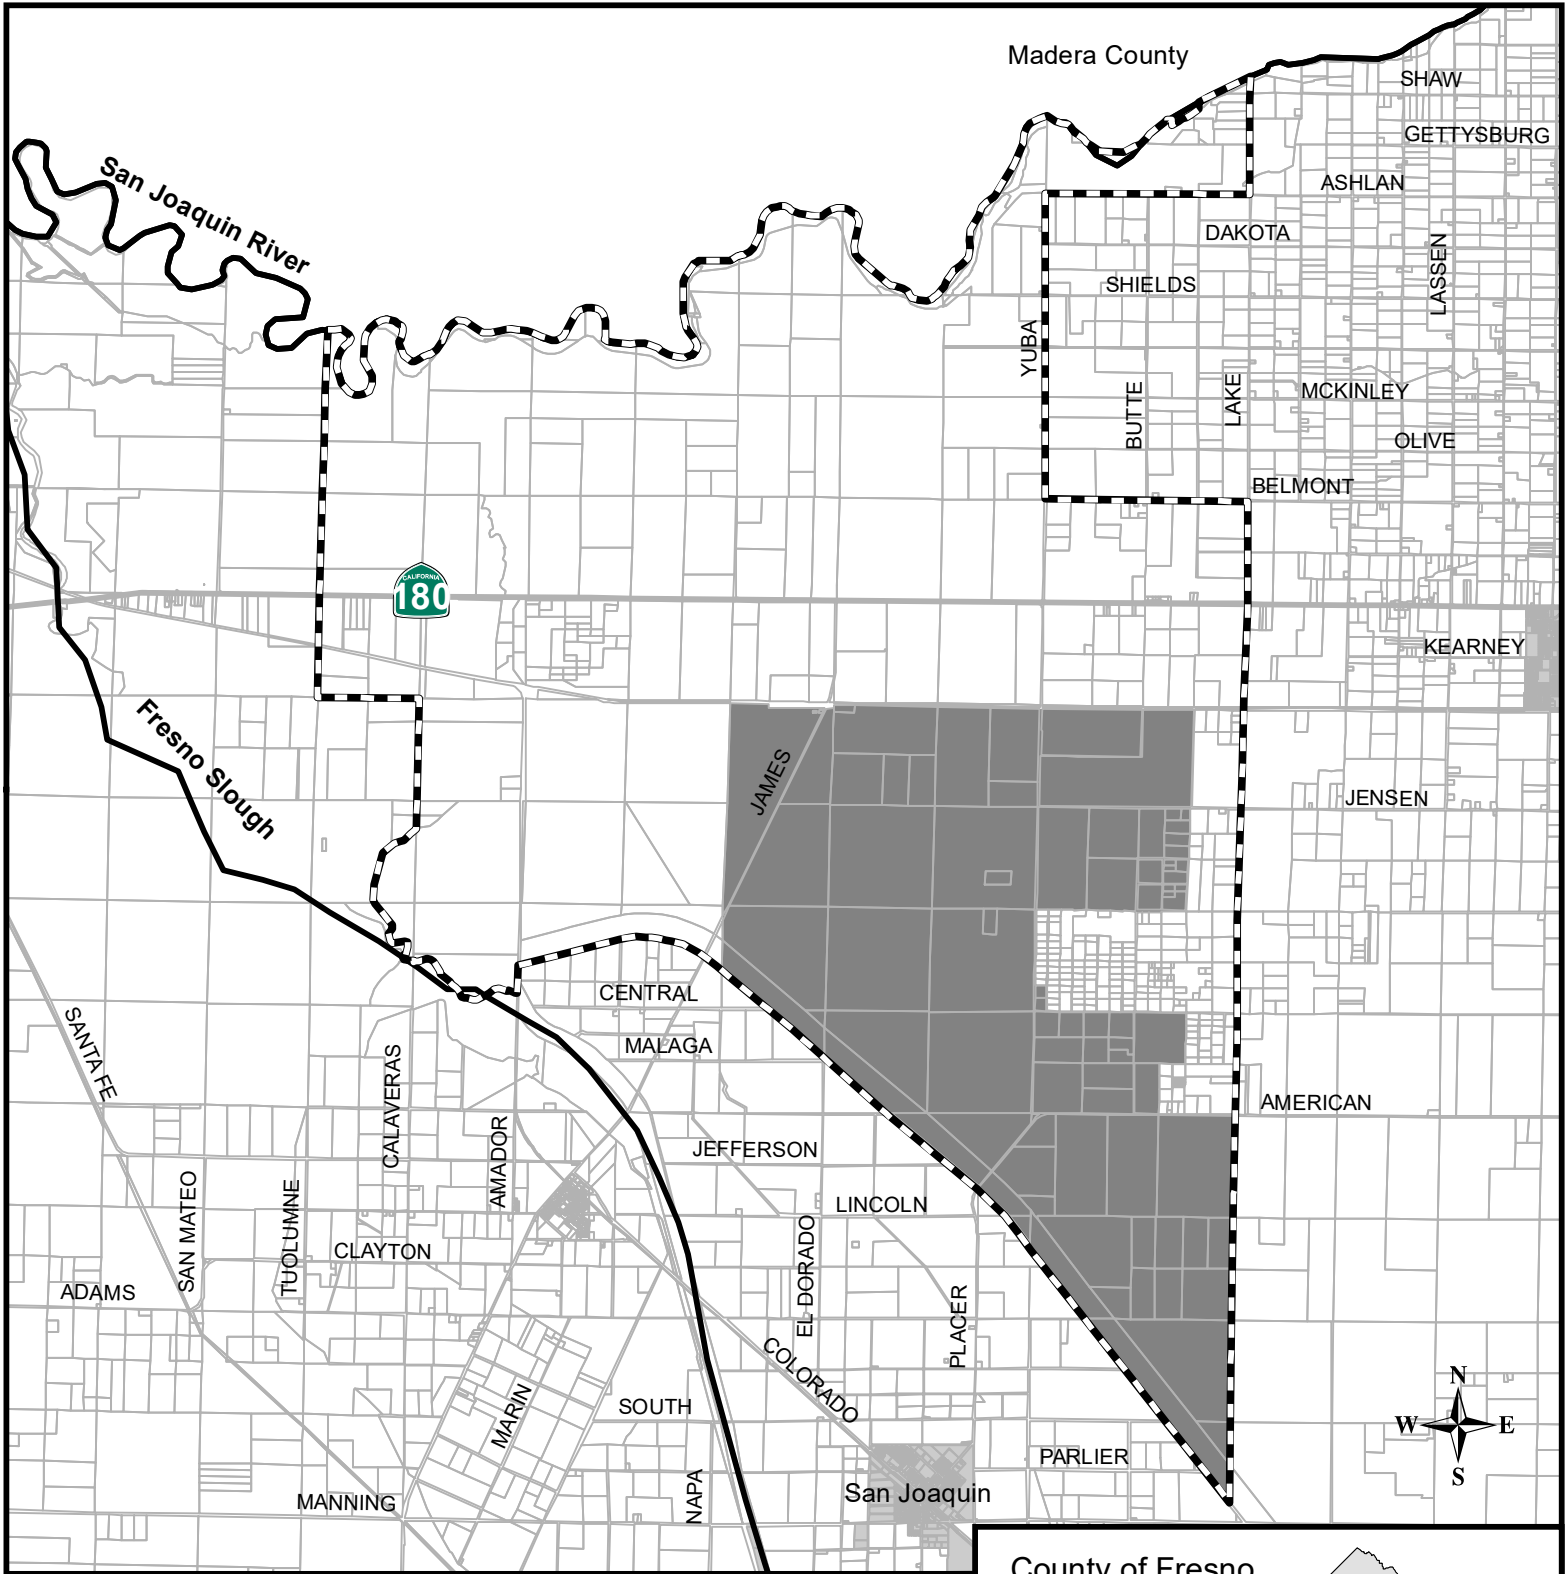

Mid-Valley Water District

Authorized services: irrigation water

County of Fresno

Fresno Local Agency Formation Commission

-  District SOI
-  District Service Area
-  Waterways

Formation: 1984
Sphere updated: 08/22/2007
District area: 13,678 acres
Sphere area: 42,552 acres

Map prepared: 10/03/2017