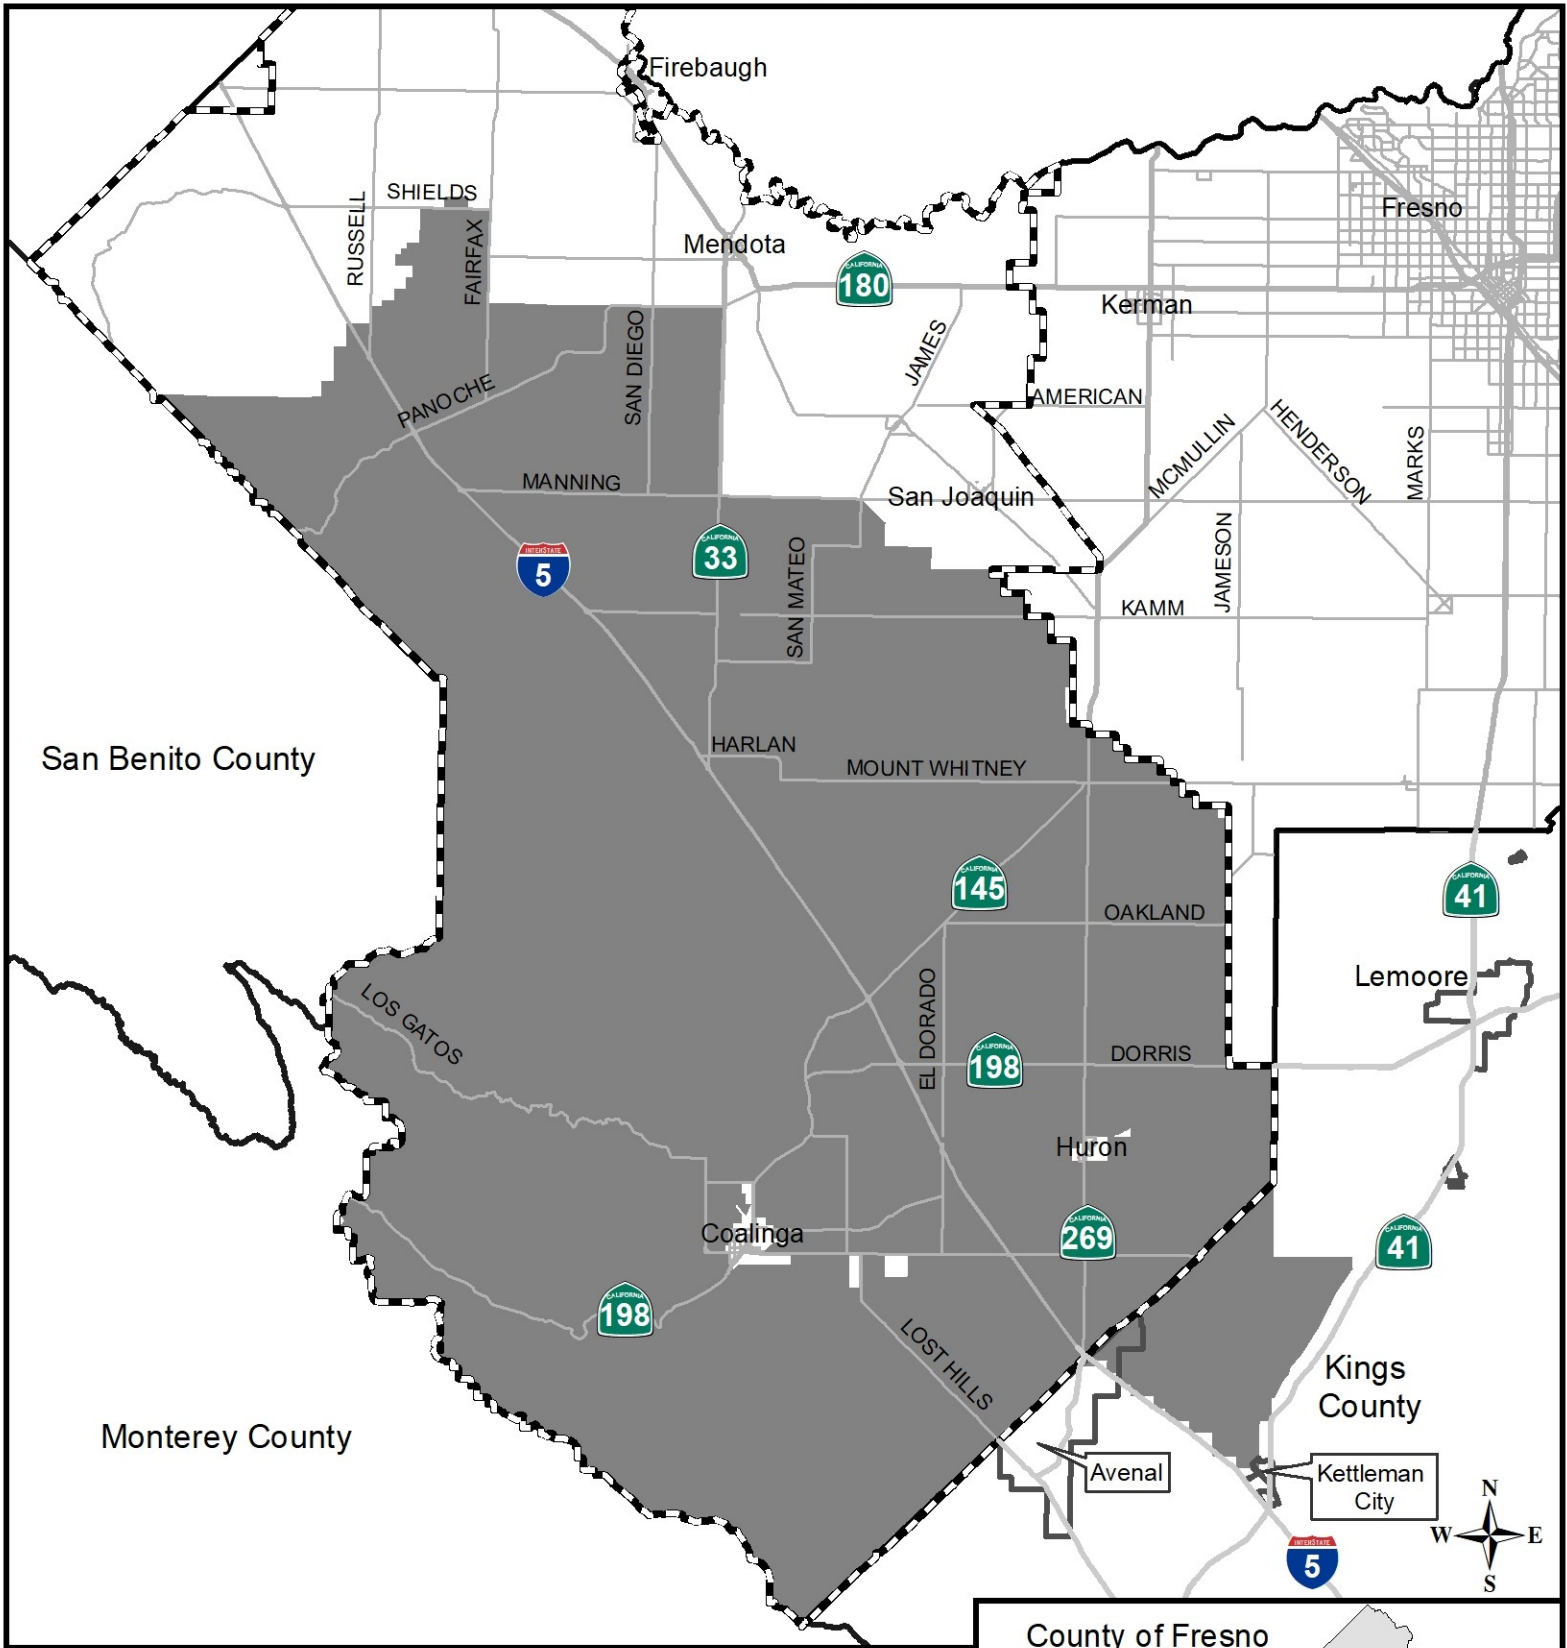

Westside Resource Conservation District

Fresno Local Agency Formation Commission

-  2007 Consolidated SOI for RCDs
-  District Service Area

Formation: 1984
 Sphere updated: 09/12/2007
 District area: 1,047,320 acres
 Sphere area: 1,342,718 acres

Map prepared: 12/30/2020