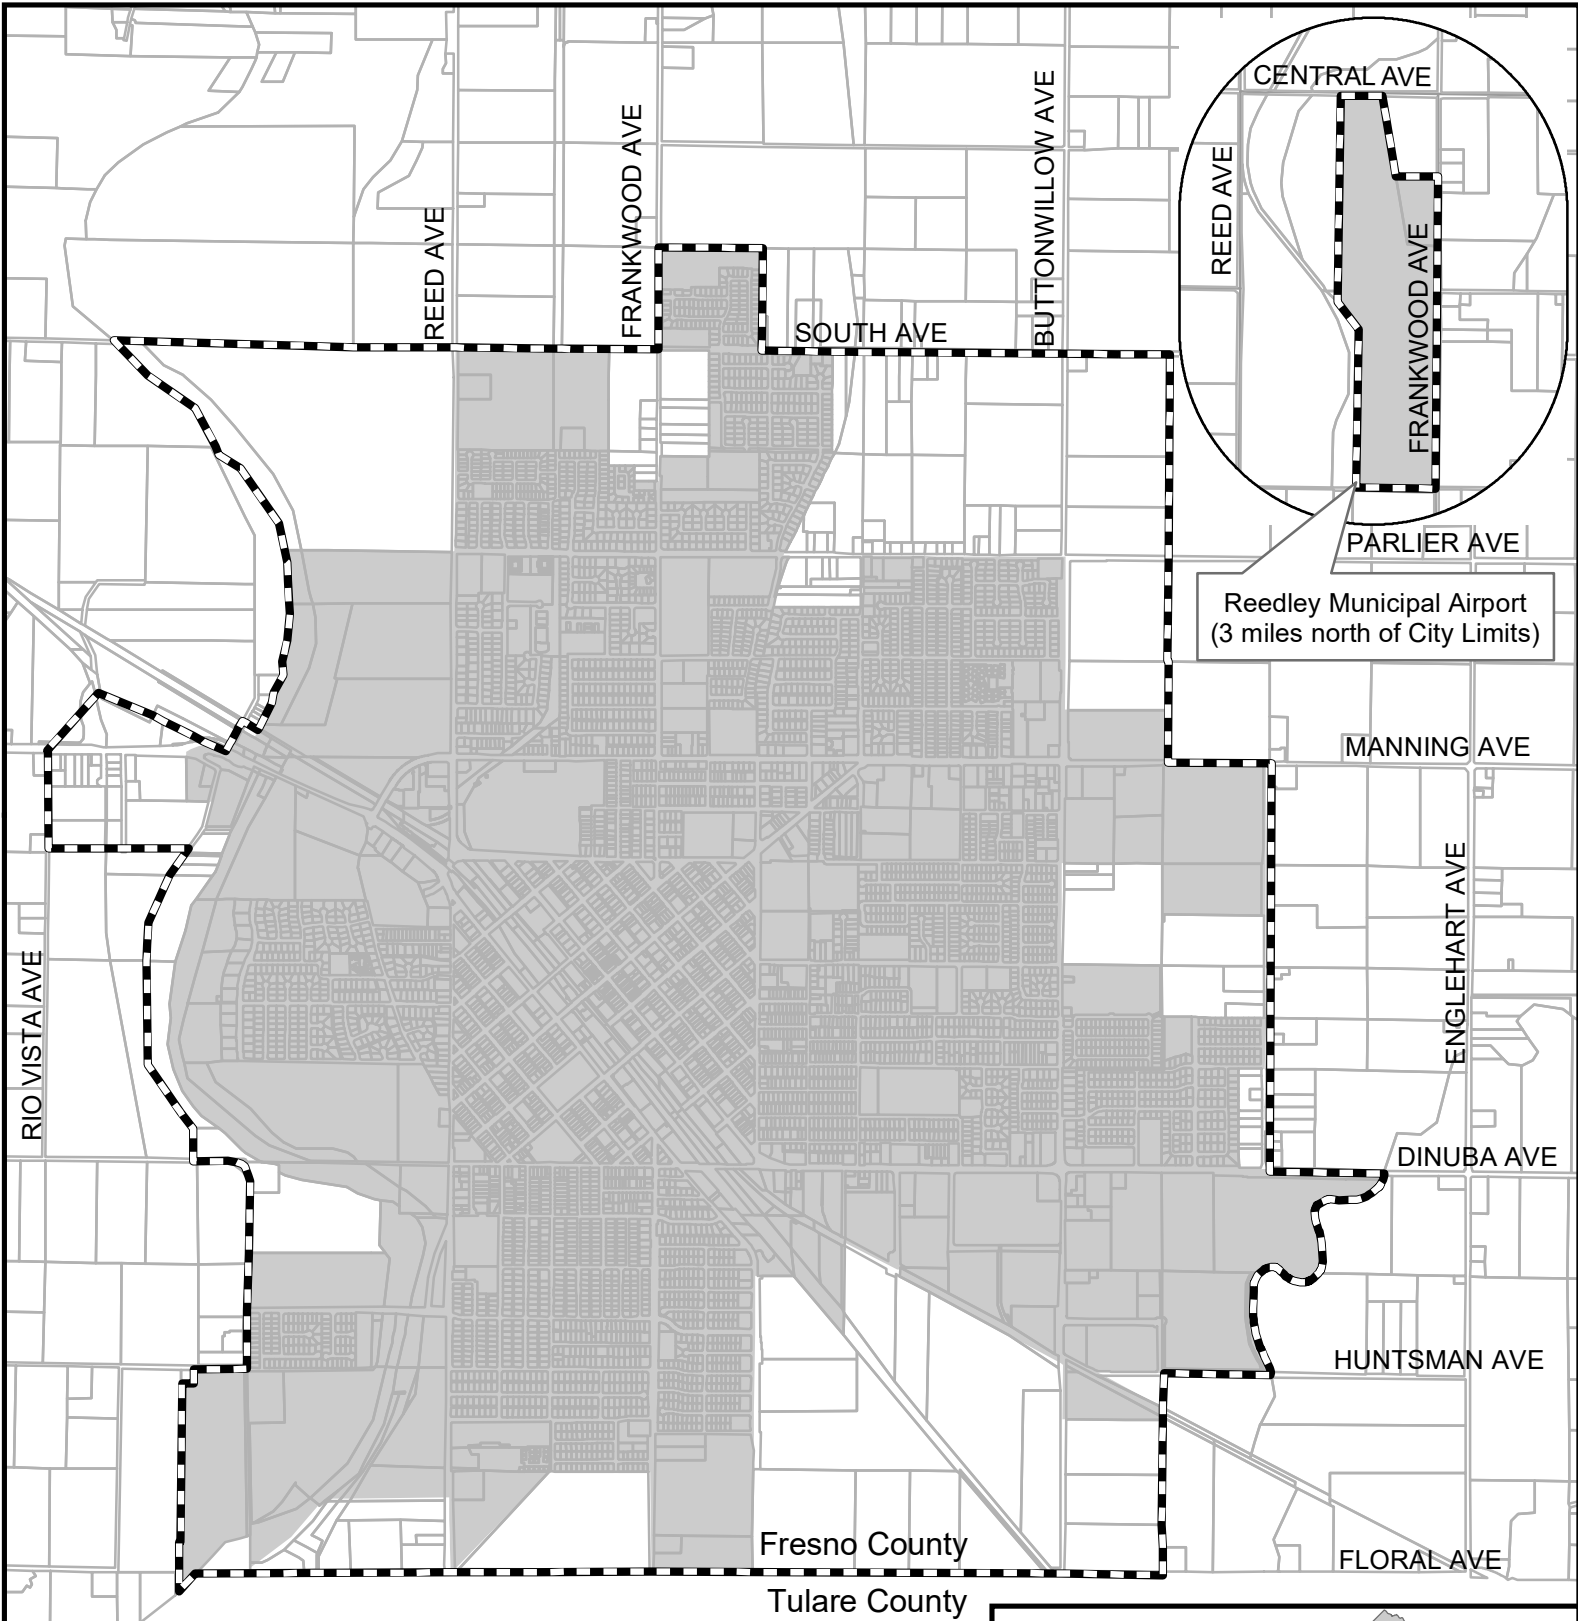

City of Reedley

Fresno Local Agency Formation Commission

Sphere of influence

City limits

Incorporated: 1913
 Sphere updated: 4/08/2020
 City limits: 3,632 acres
 Sphere area: 4,938 acres

Map prepared: 04/21/2023

County of Fresno

City location