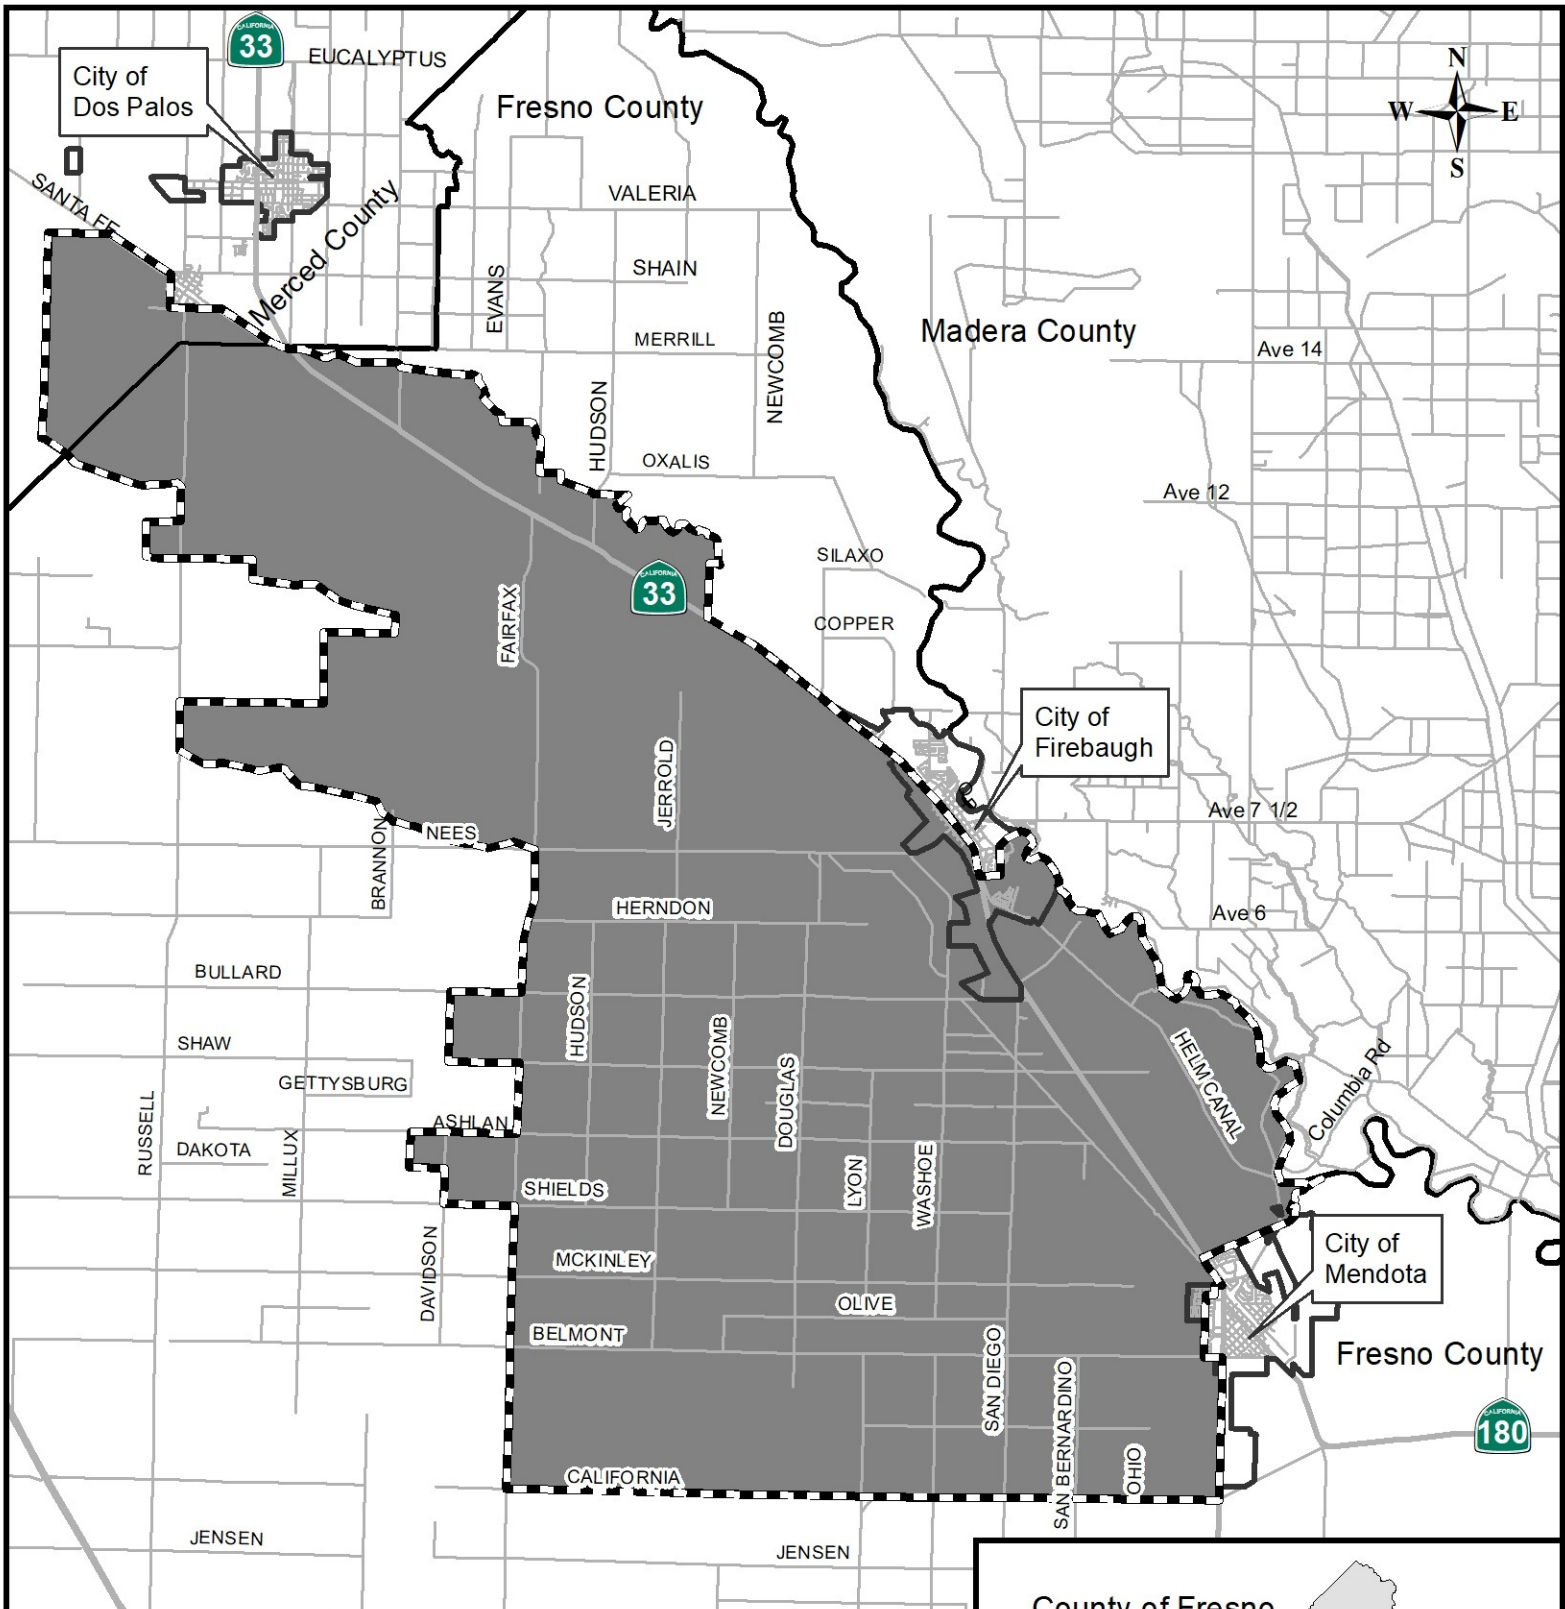

Firebaugh Resource Conservation District

Services: soil and water conservation technical assistance

Fresno Local Agency Formation Commission

-  District service area
-  City limits
-  Proposed SOI

Formation: 1951
 District area: 87,983 acres
 Proposed sphere update: 87,983 acres

Map prepared: 01/20/2021

County of Fresno