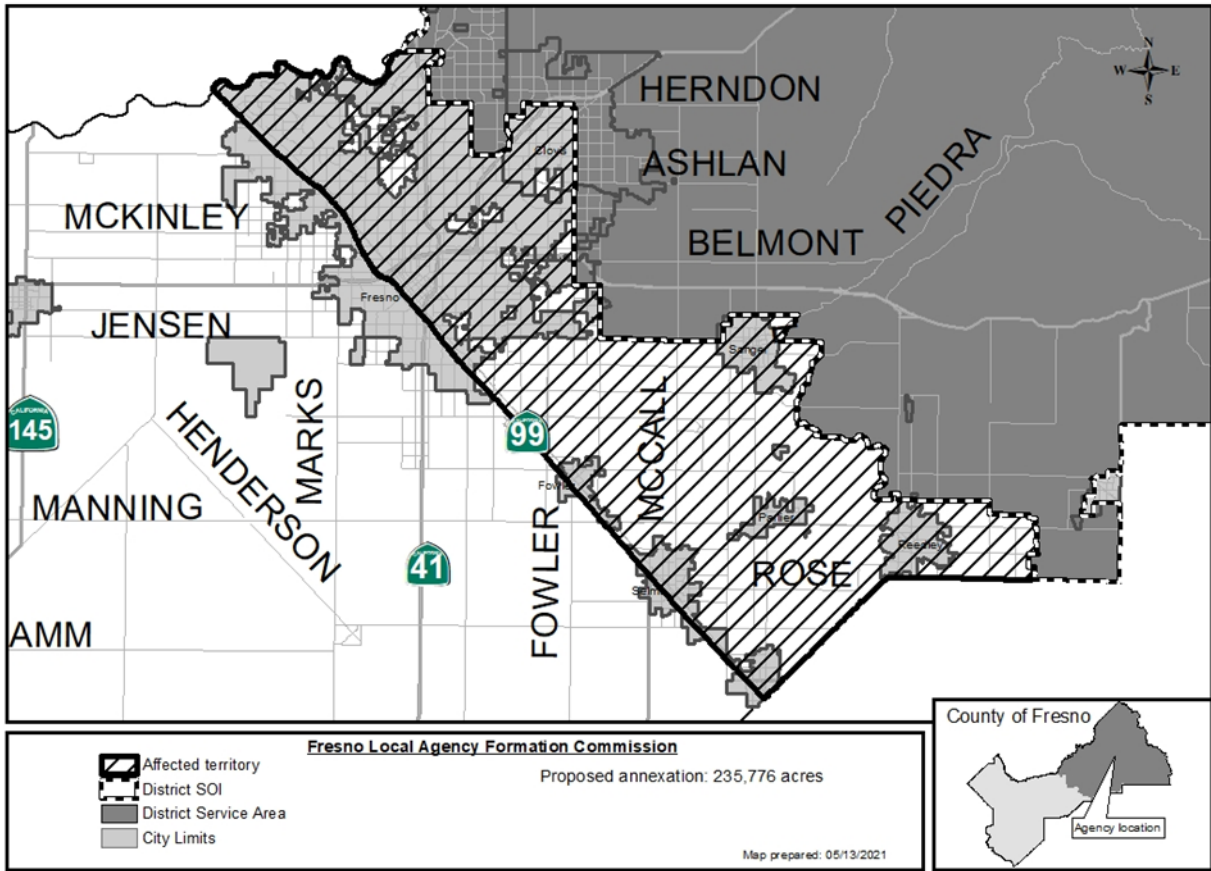

Proposed Sierra RCD annexation