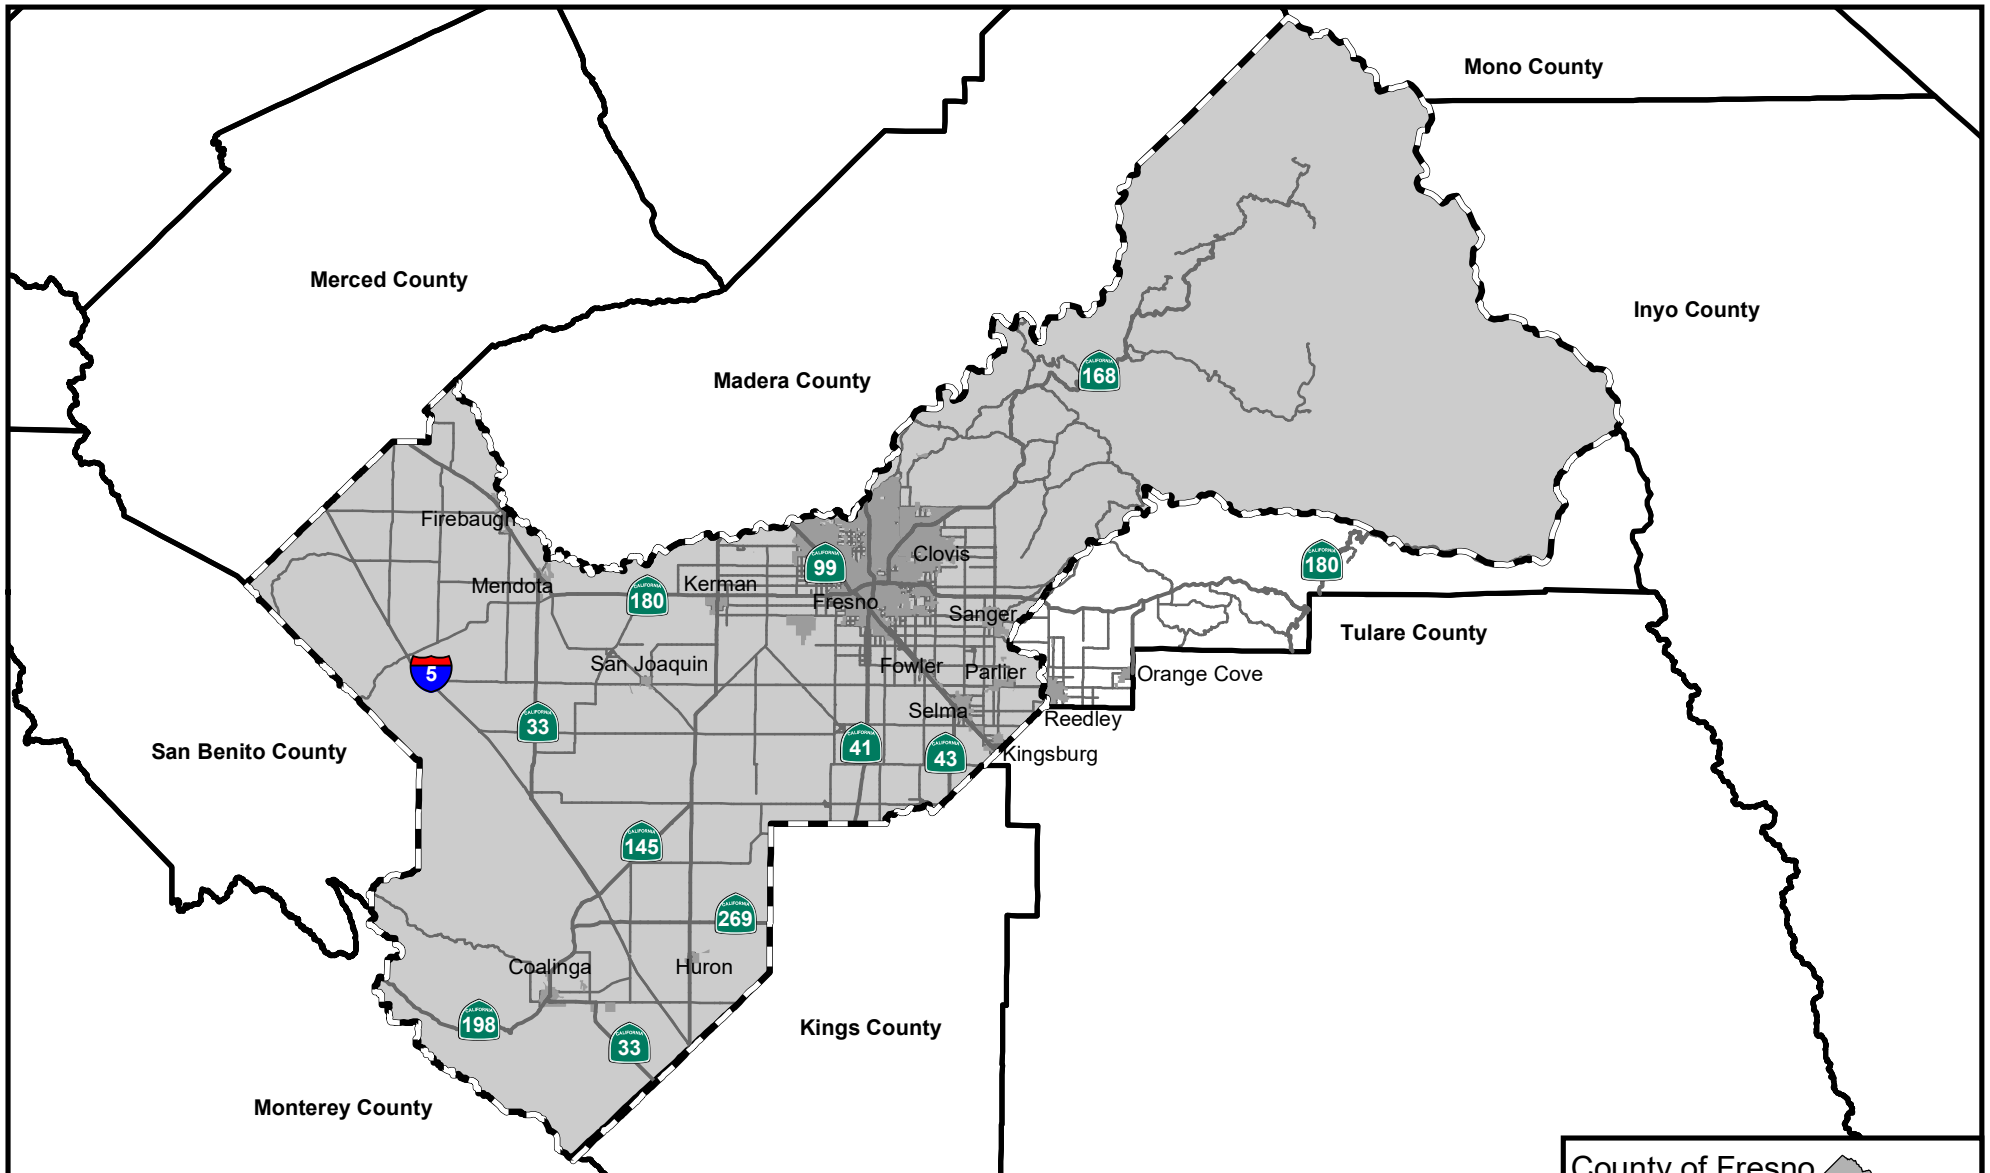

# West Fresno County Red Scale Pest Control District

Authorized Services: Eradicate, remove, or prevent the spread of any and all citrus pest.

## Fresno Local Agency Formation Commission

-  Sphere of influence
-  District service area

Formation: 1958  
 Sphere updated: 8/22/2007  
 District area: 3,429,757 acres  
 Sphere area: 3,429,757 acres

Map prepared: 07/09/2019

## County of Fresno