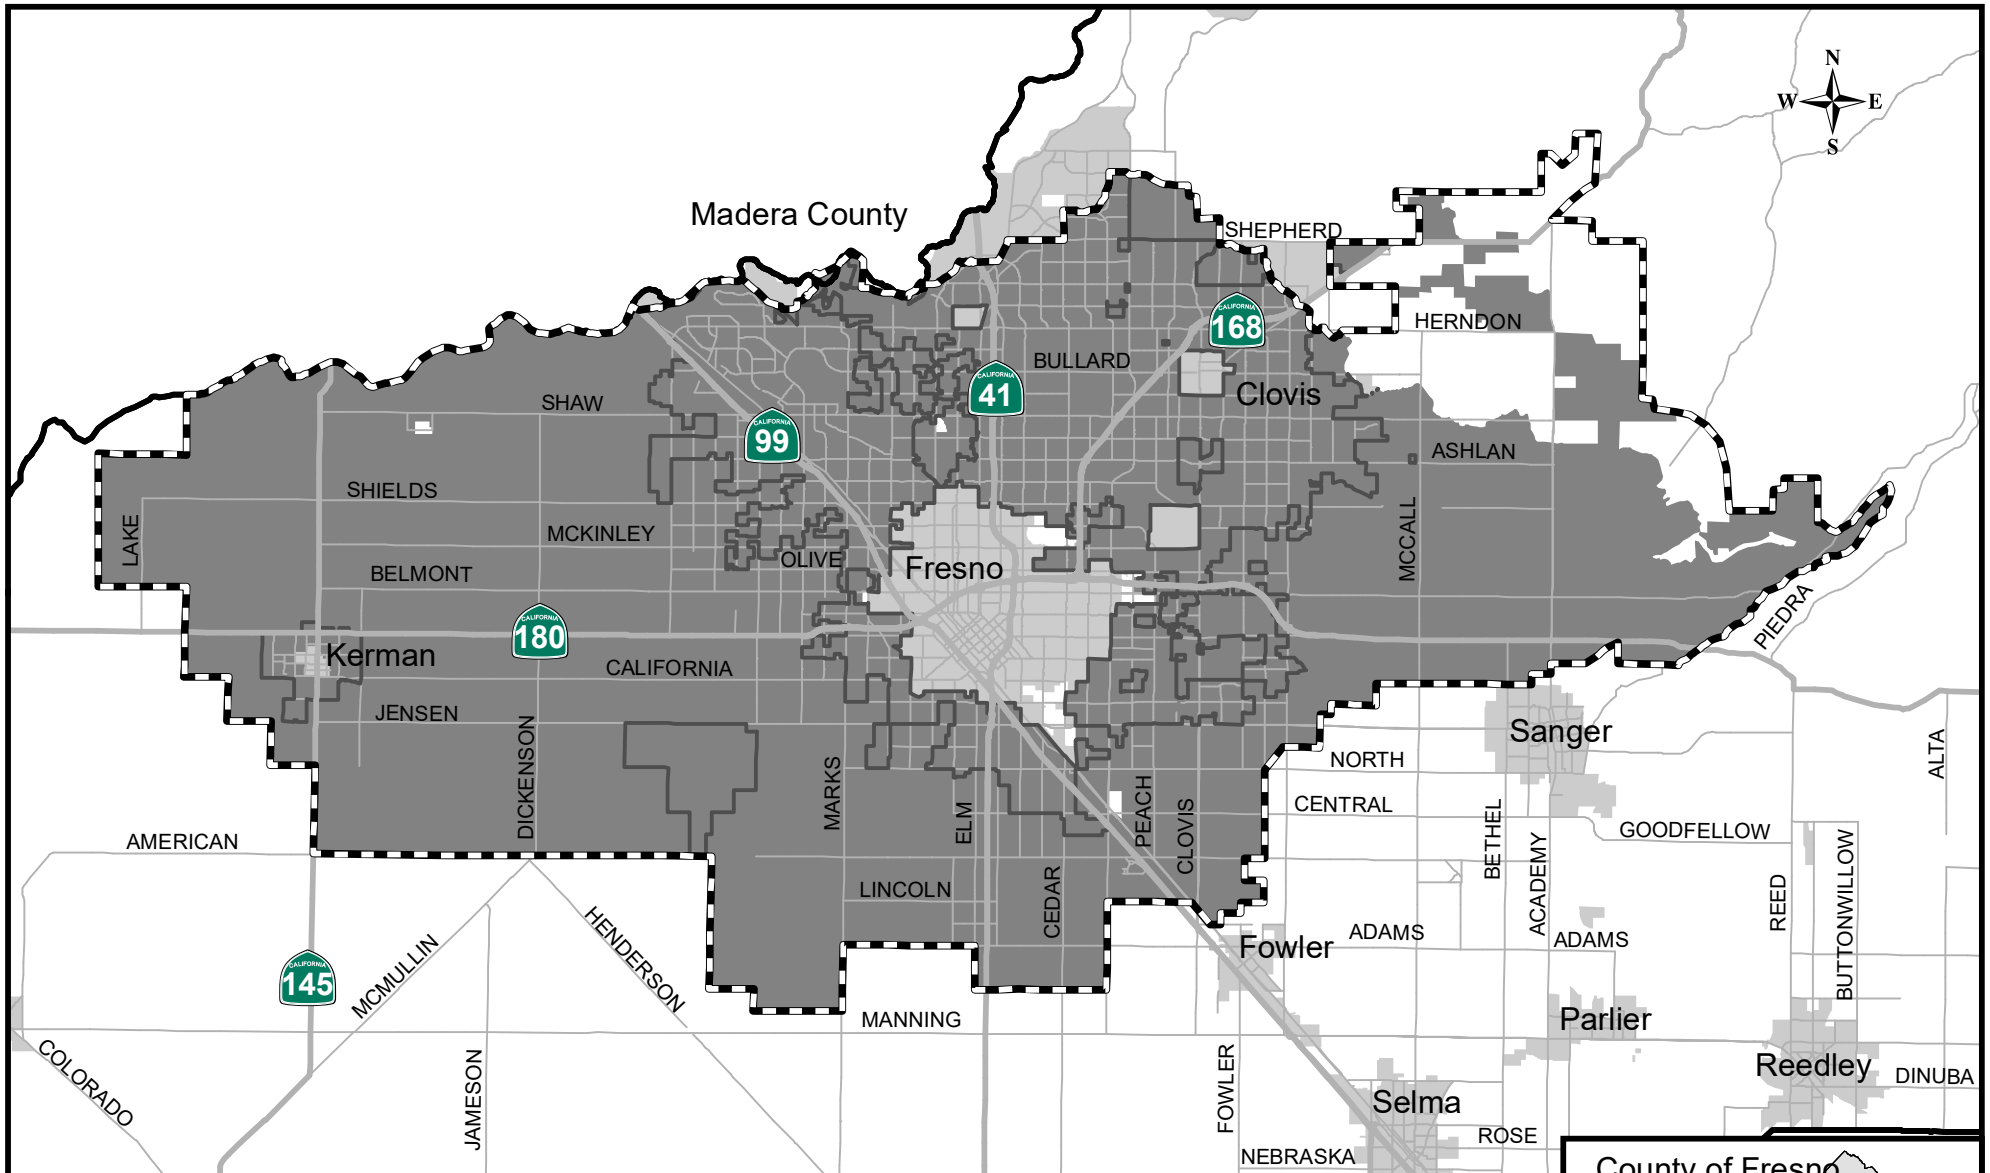

Fresno Irrigation District

Authorized services: irrigation water, groundwater recharge, public water

Fresno Local Agency Formation Commission

-  District SOI
-  District Service Area
-  Cities within District

Formation: 1920
 Sphere updated: 07/11/2007
 District area: 245,000 acres
 Sphere area: 262,000 acres

Map prepared: 10/25/2017

County of Fresno