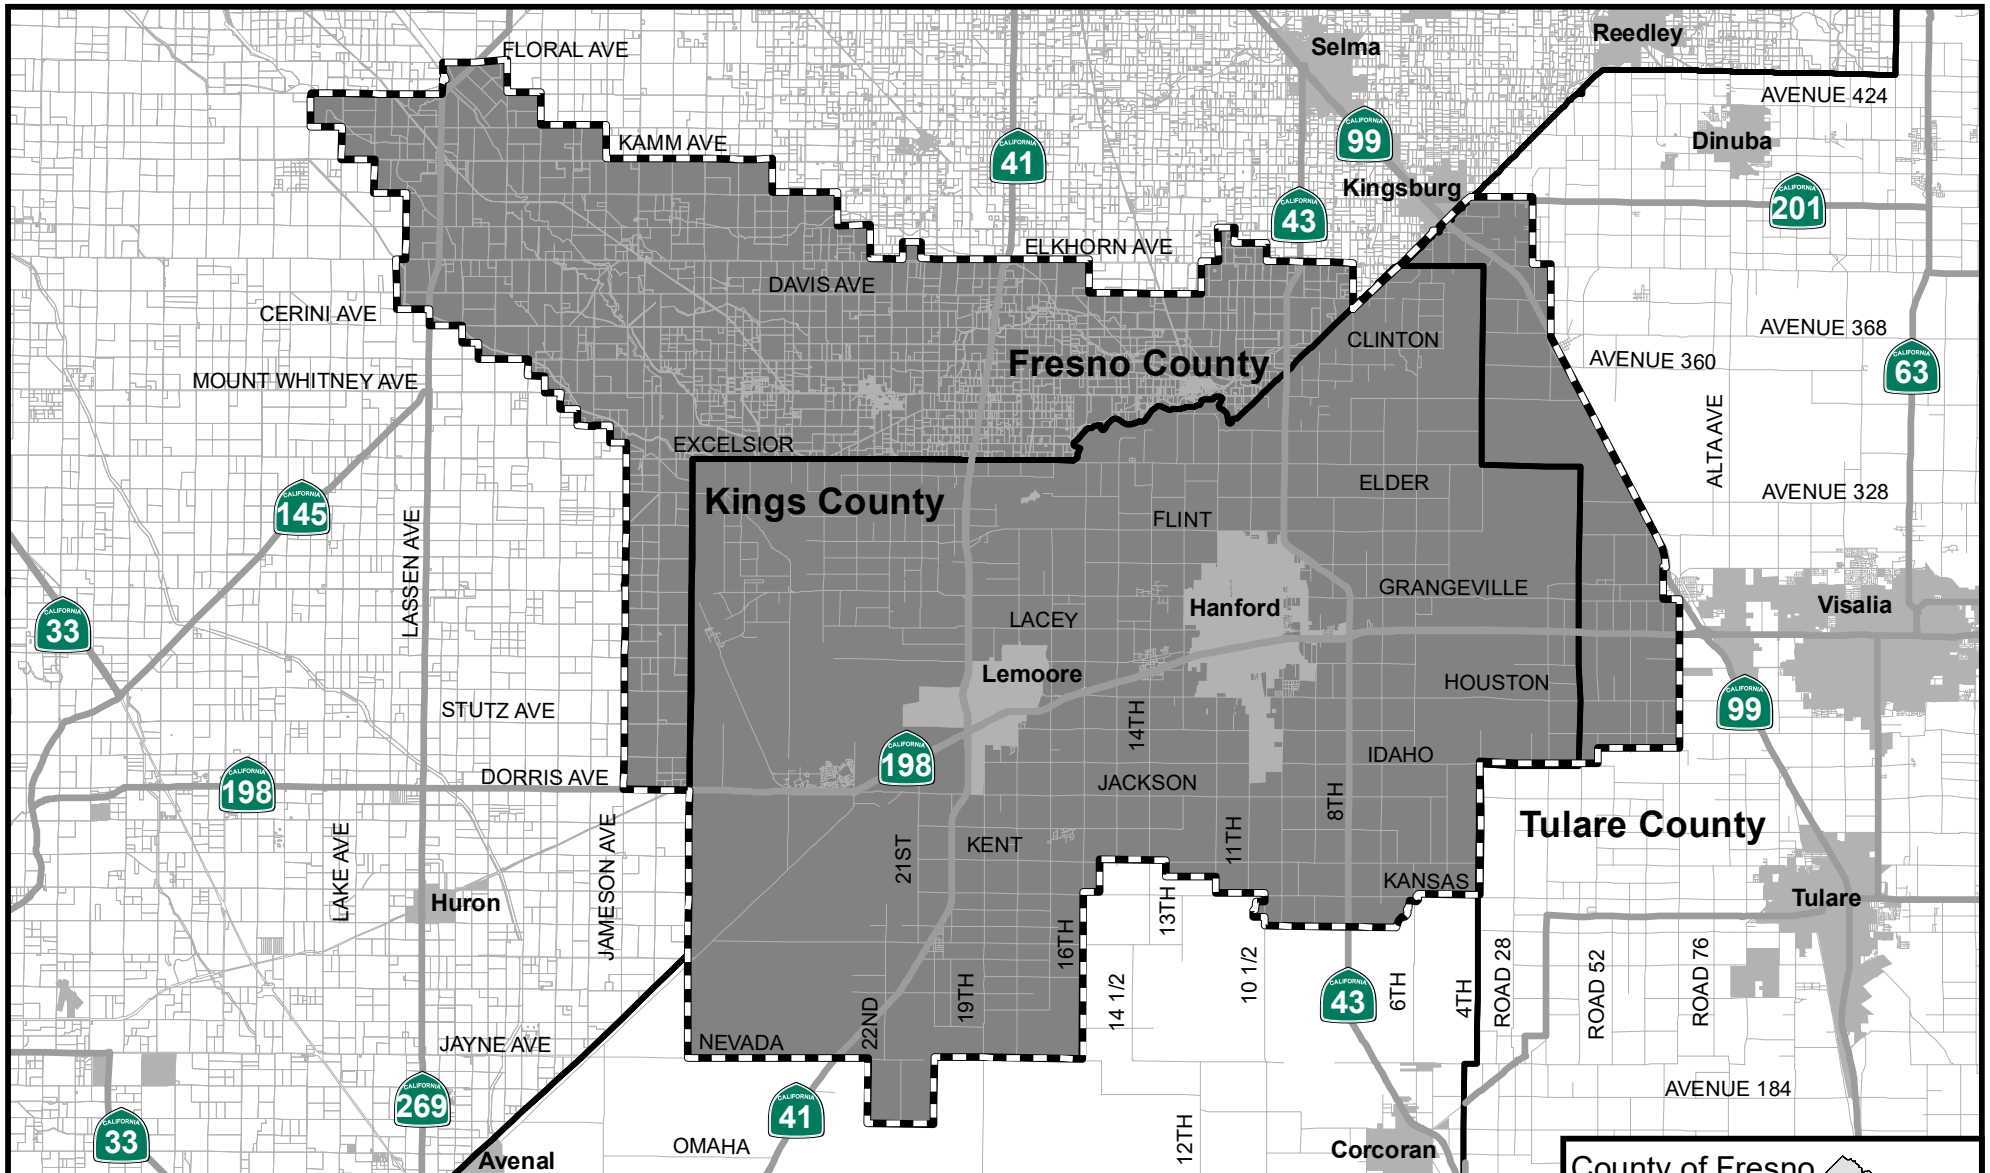

Excelsior-Kings Resource Conservation District - Kings LAFCo

Authorized services: soil conservation

Fresno Local Agency Formation Commission

-  District SOI
-  District Service Area

Formation: 1955
 Sphere adopted: 03/24/1976
 District area: 452500 acres
 Sphere area: 452500 acres

Map prepared: 12/14/2017

County of Fresno

Agency location