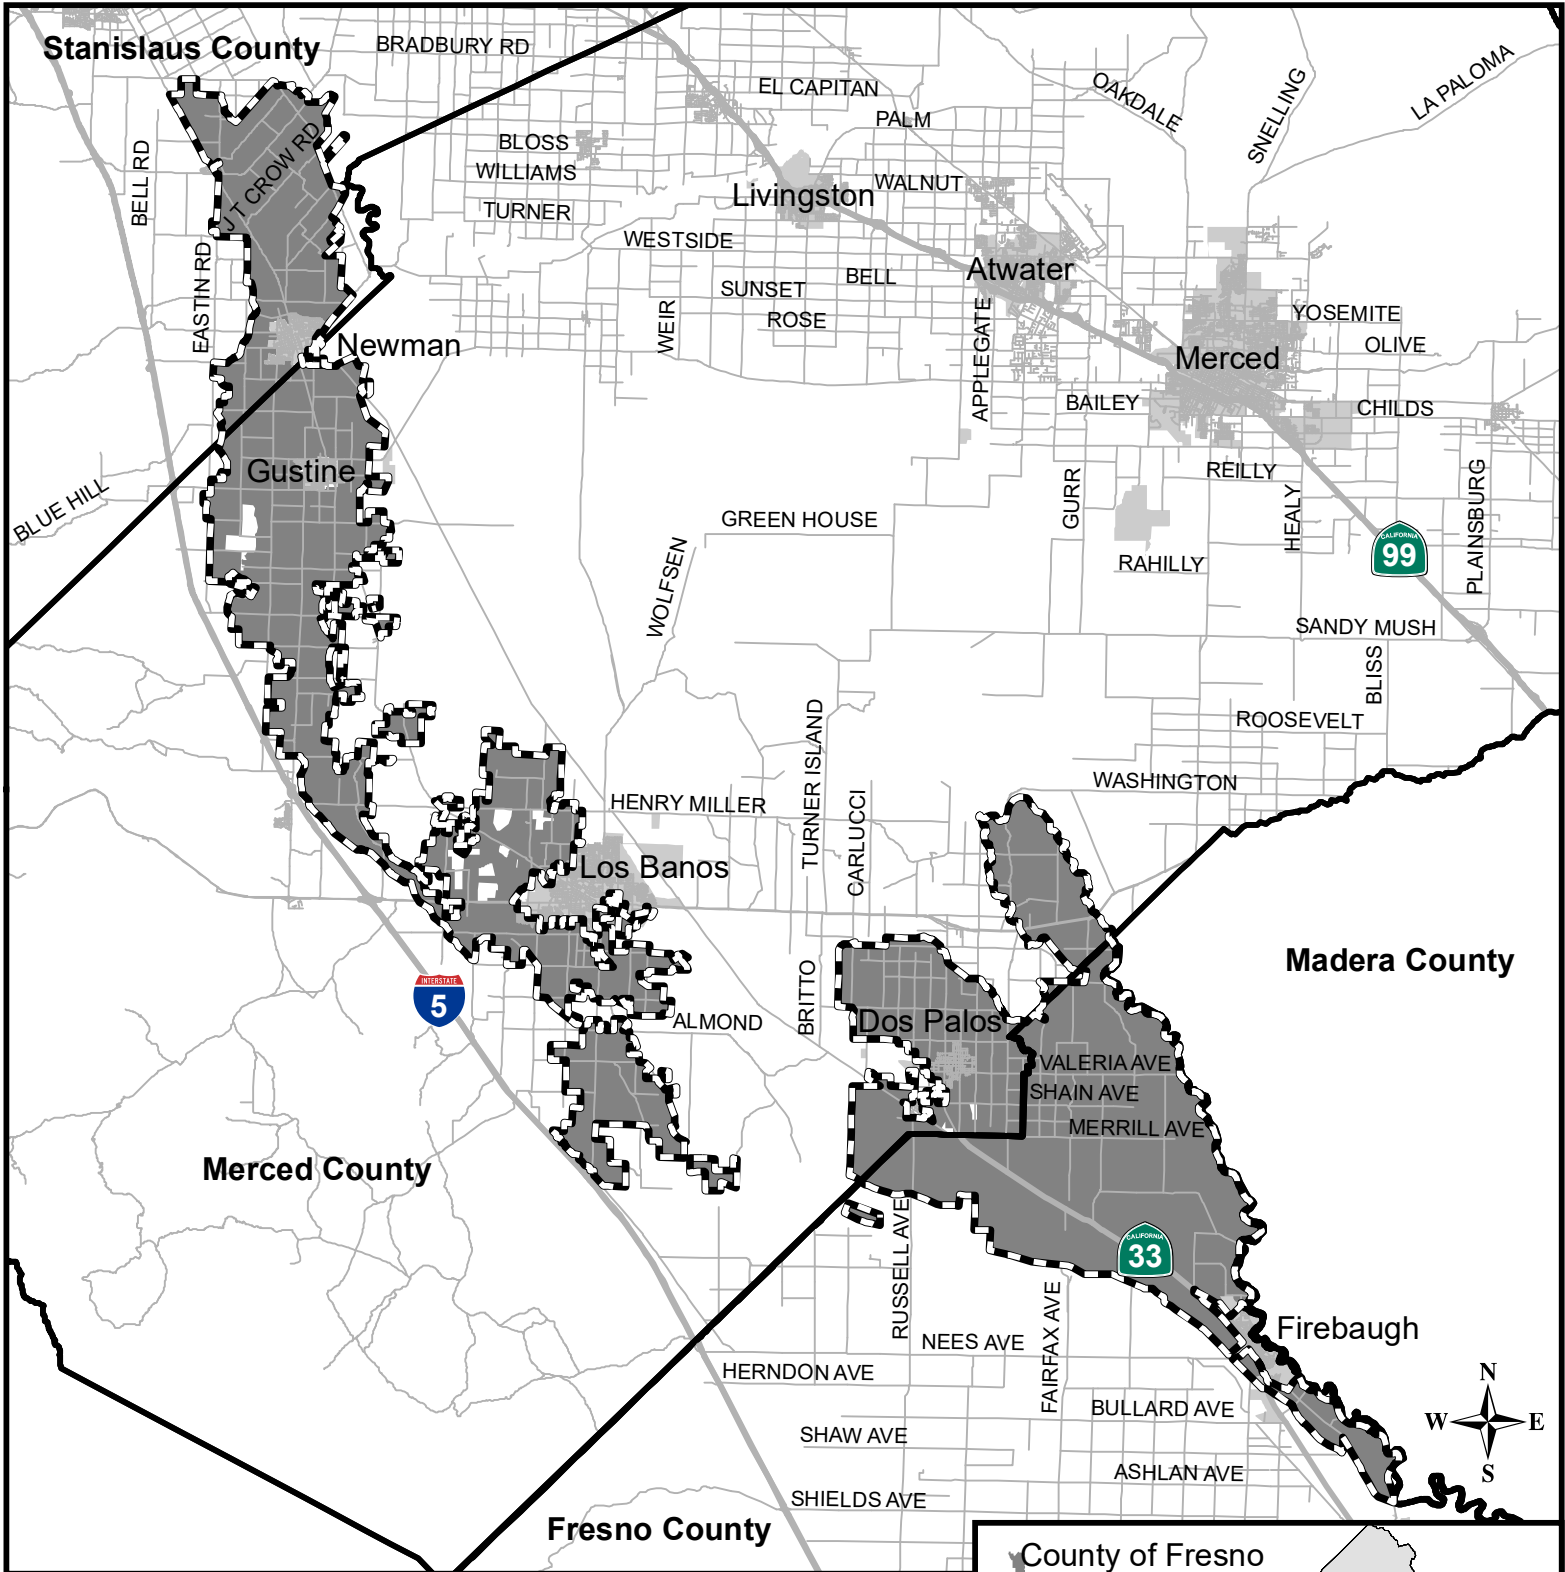

Central California Irrigation District- Merced LAFCo

Authorized services: irrigation water

Fresno Local Agency Formation Commission

-  District SOI
-  District Service Area

Formation: 1954
 District area: 143,400 acres
 Sphere area: 160,000 acres

Map prepared: 10/25/2017