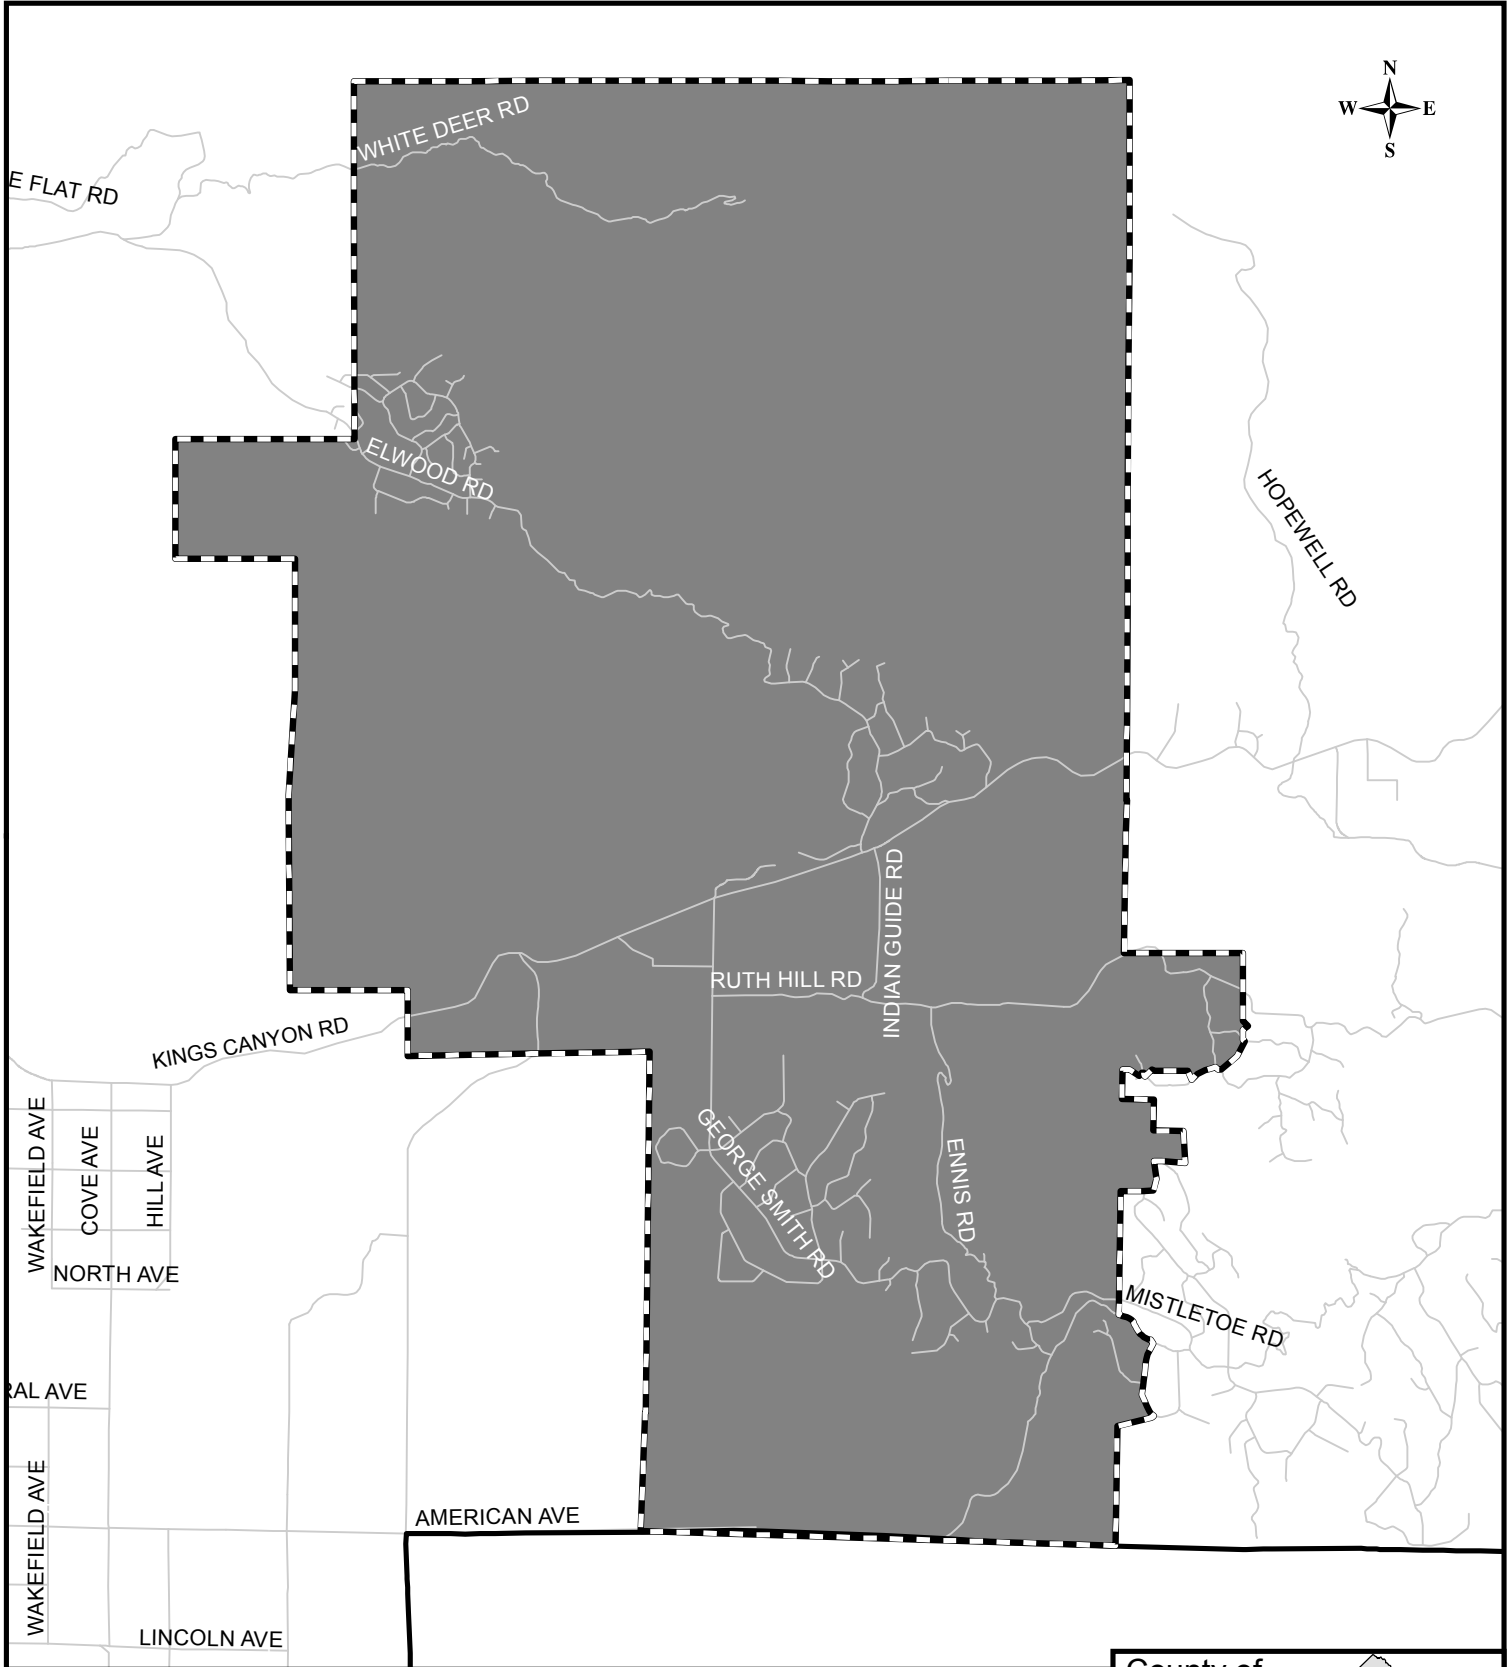

Squaw Valley Cemetery District

Authorized Services: Burial & Interment of Human Remains

Fresno Local Agency Formation Commission

-  District Sphere of Influence
-  District Service Area

Formation: 1939
Sphere Updated: 10/11/2017
District Area: 47,054 Acres
Sphere Area: 47,054 Acres
Map prepared: 10/12/2017