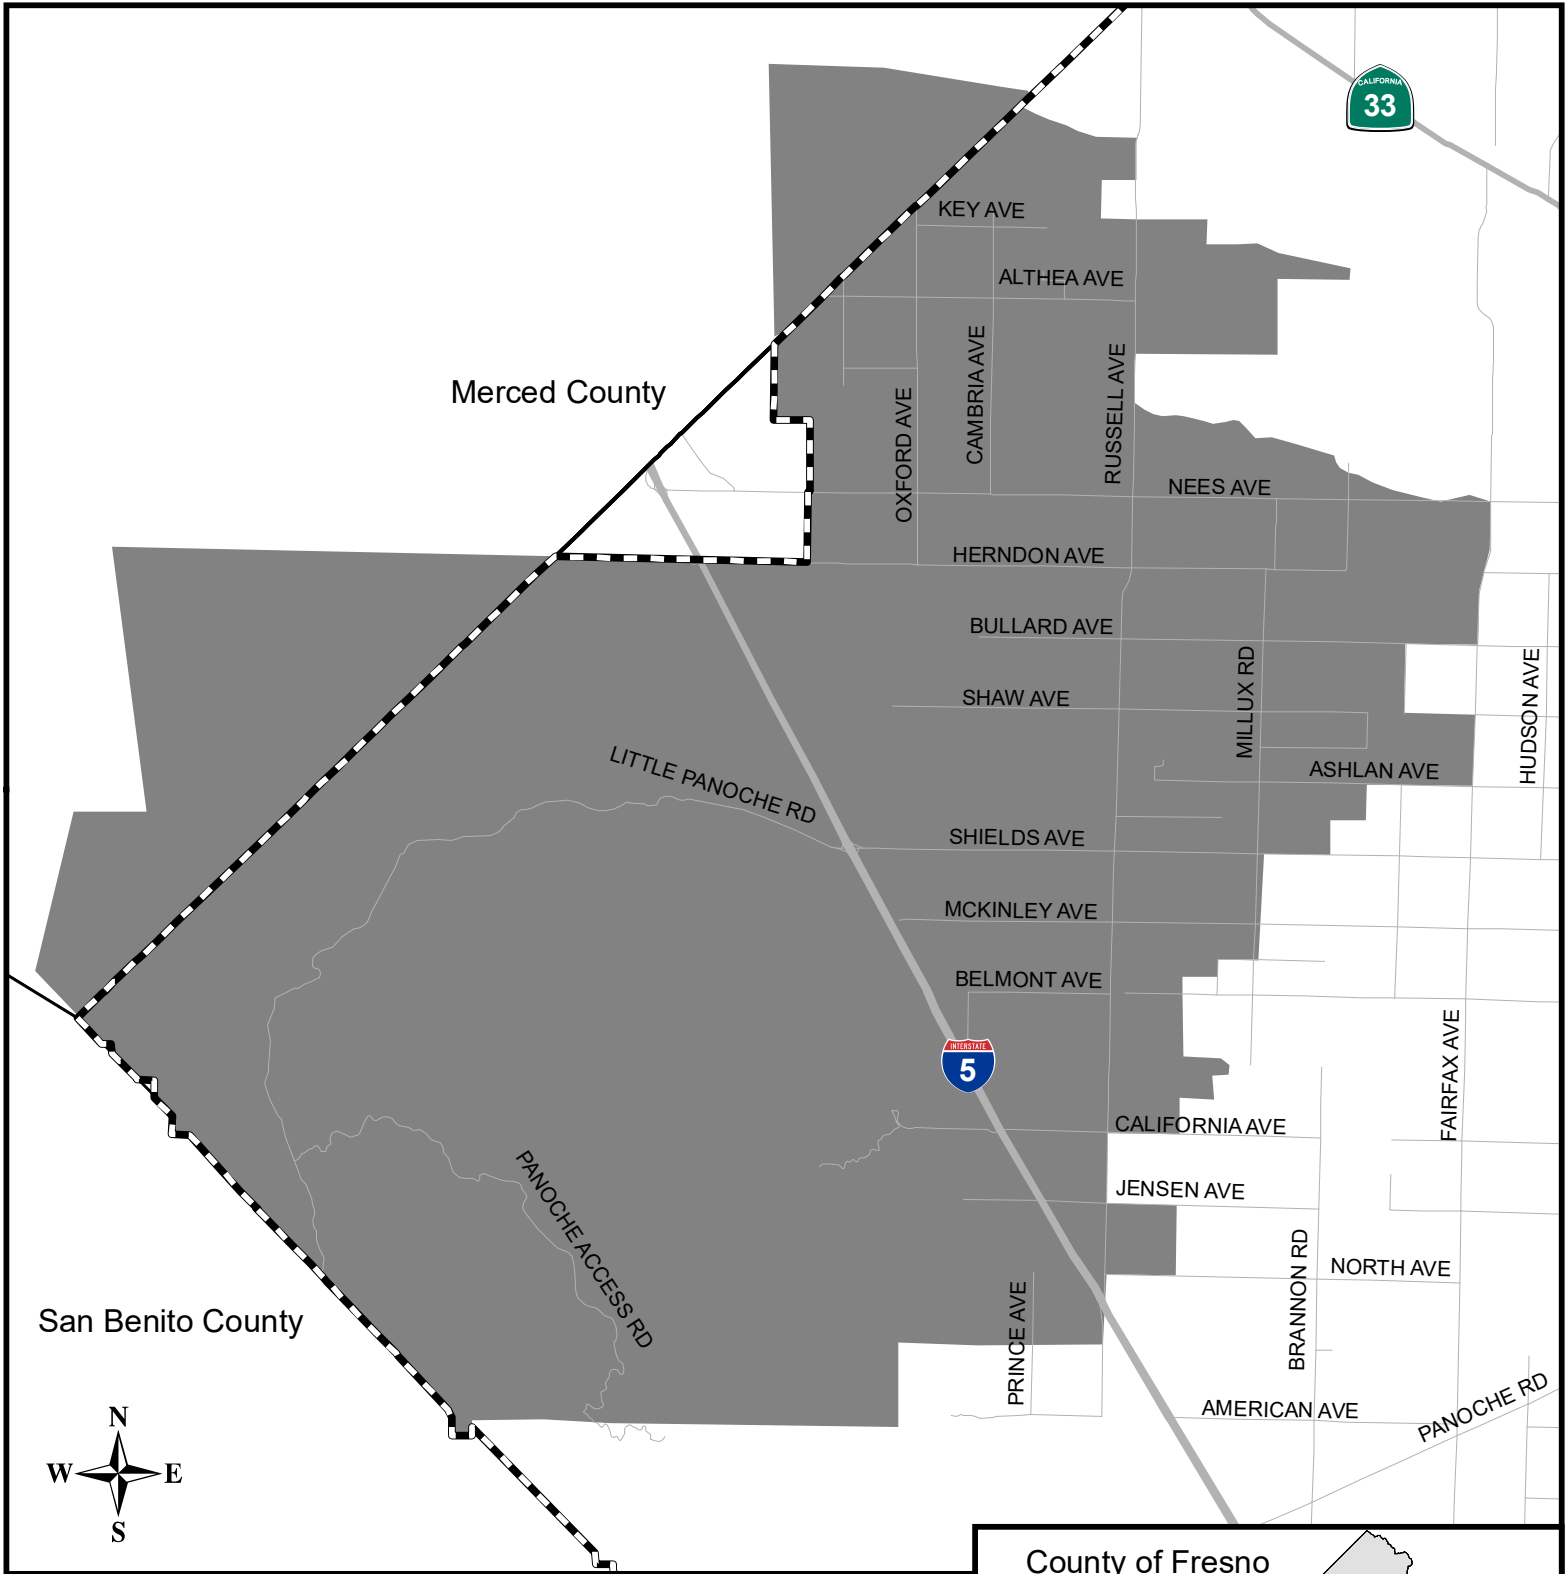

Panoche Resource Conservation District

Services: soil conservation

Fresno Local Agency Formation Commission

District SOI

District Service Area

Formation: 1957

Sphere updated: 05/18/2011

District area: 130,281 acres

Sphere area: 1,342,718 acres

Map prepared: 09/28/2017

County of Fresno

Agency location