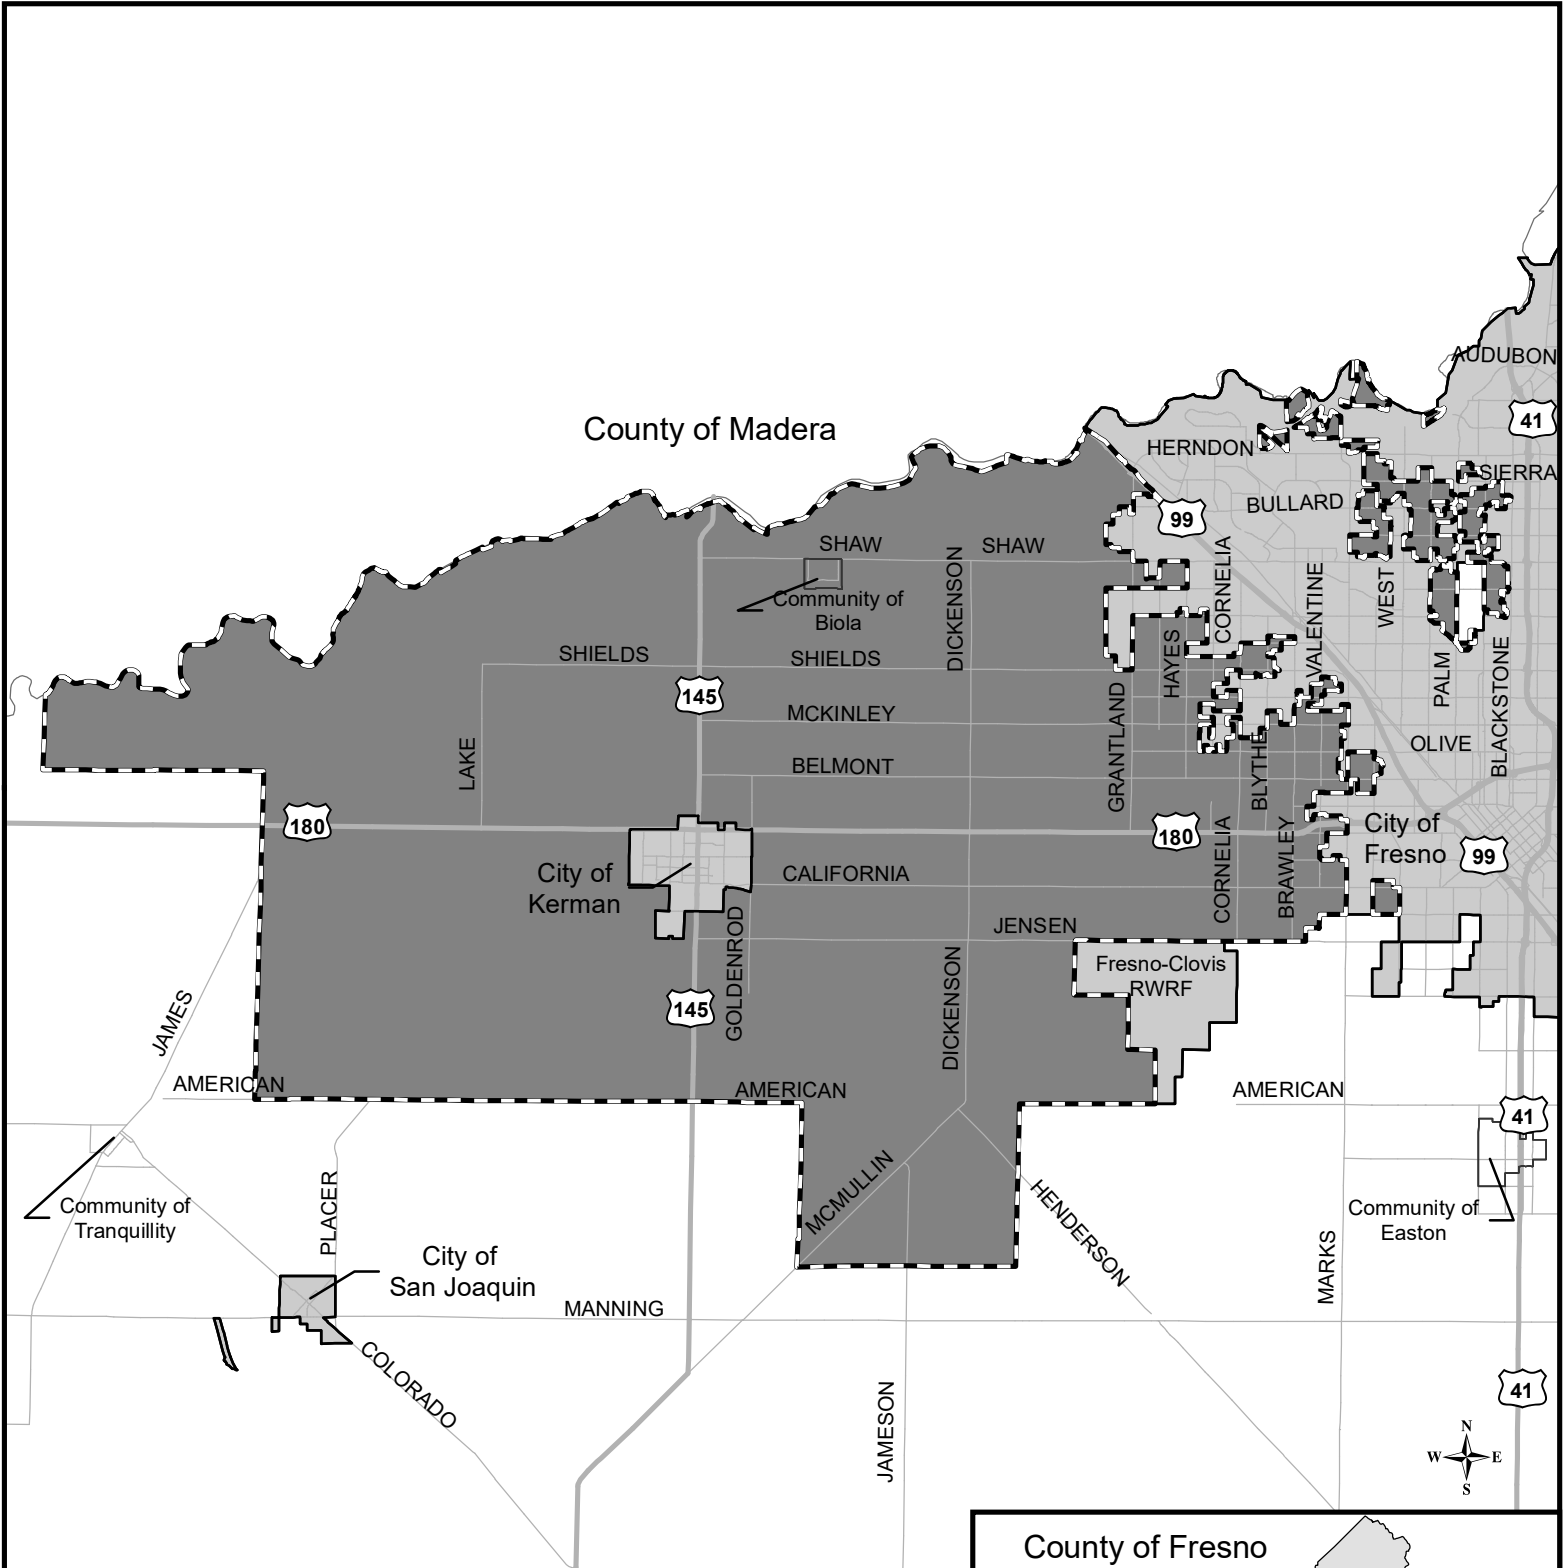

North Central Fire Protection District

Authorized Services: Fire prevention, suppression, investigation, search and rescue, and first responder services

Fresno Local Agency Formation Commission

-  Sphere of Influence
-  District Service Area
-  City Limits

Formation: 1945
 Sphere updated: 12/14/2016
 District area: 137,846 acres
 Sphere area: 137,846 acres

Map prepared: 12/15/2016