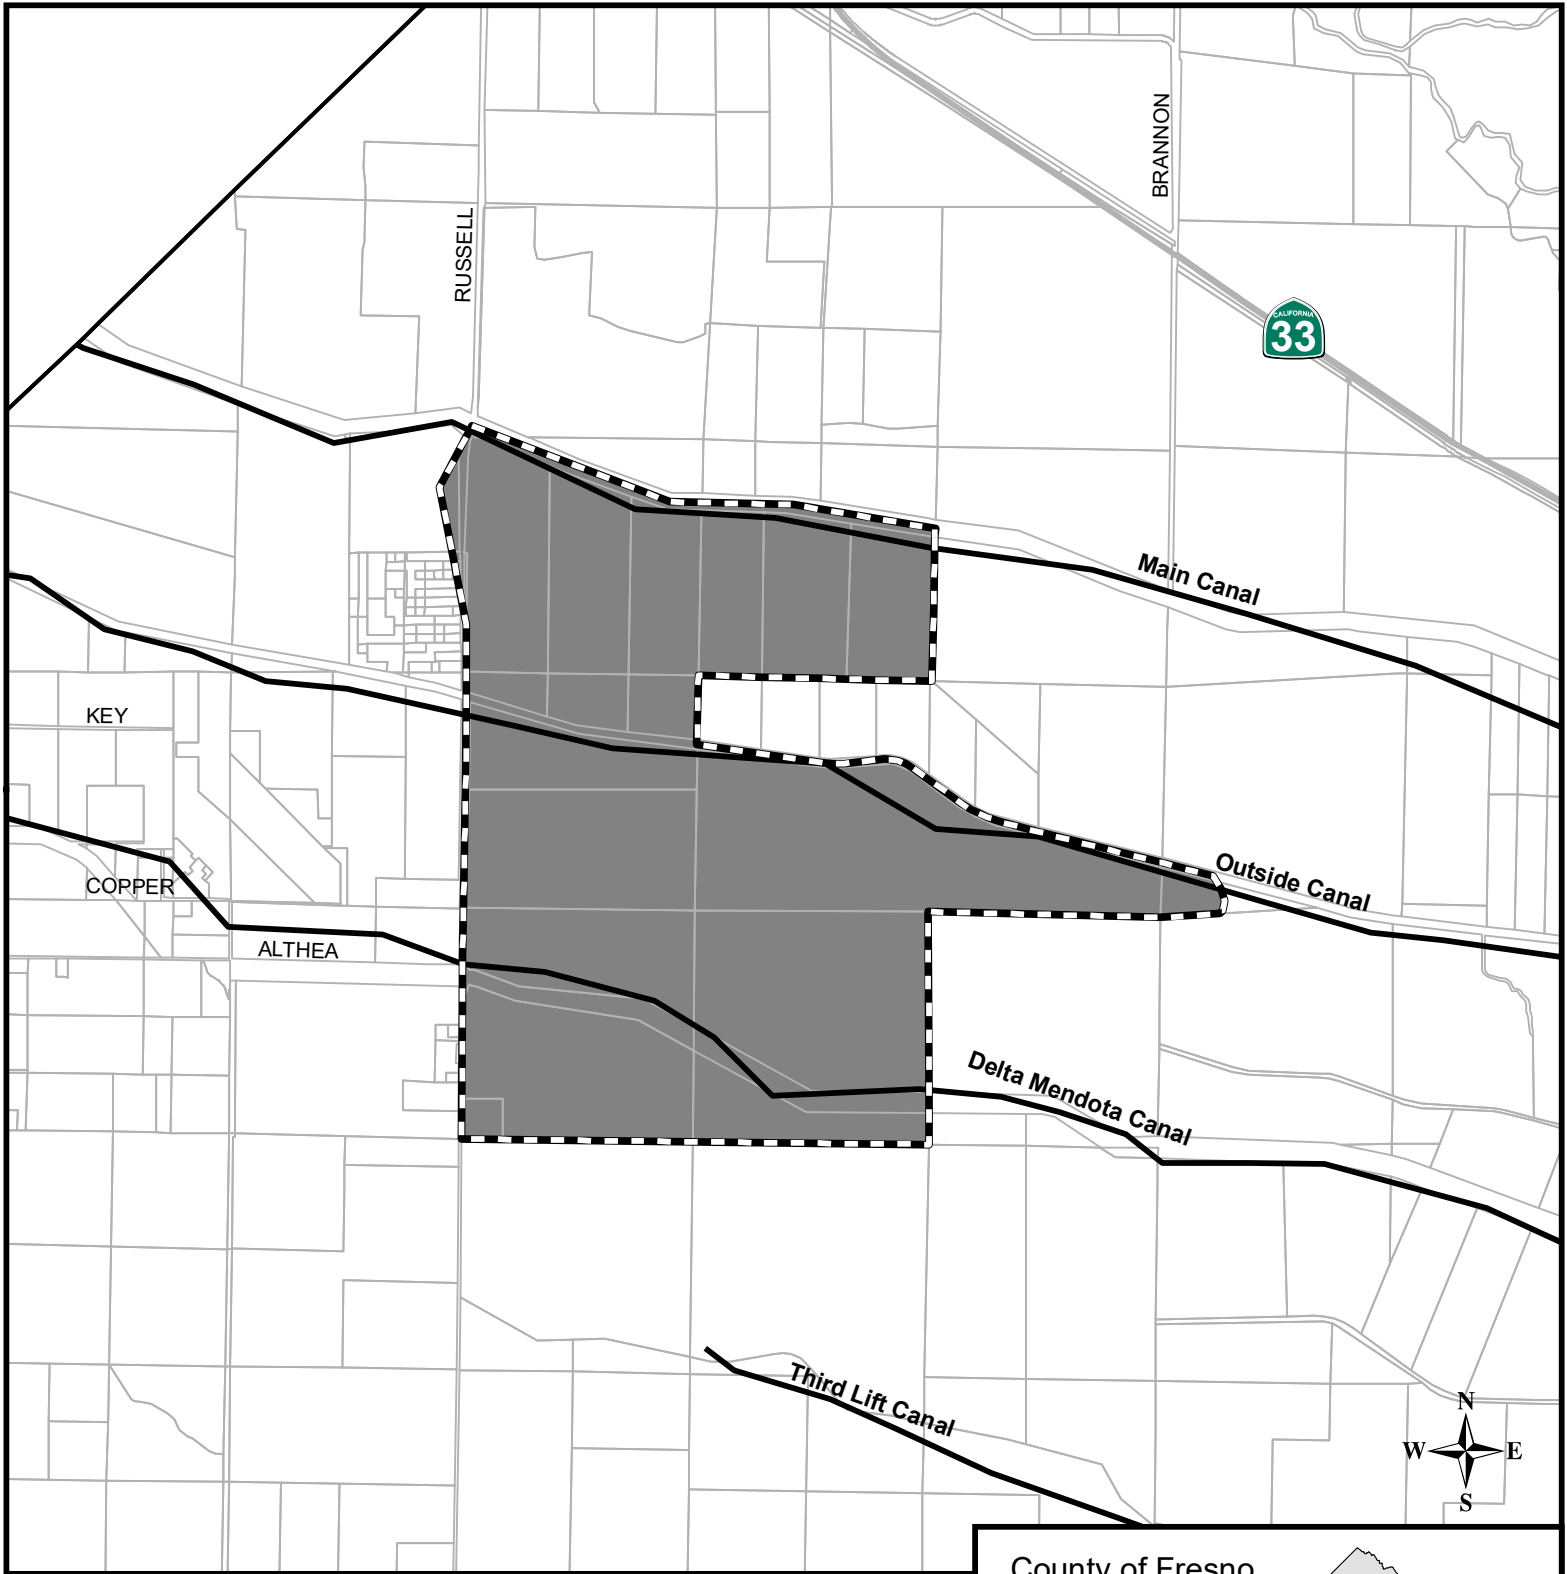

Mercy Springs Water District

Authorized services: irrigation water

Fresno Local Agency Formation Commission

-  District SOI
-  District Service Area
-  Waterways

Formation: 1950
Sphere updated: 06/08/2016
District area: 3,710 acres
Sphere area: 3,710 acres

Map prepared: 10/03/2017

County of Fresno