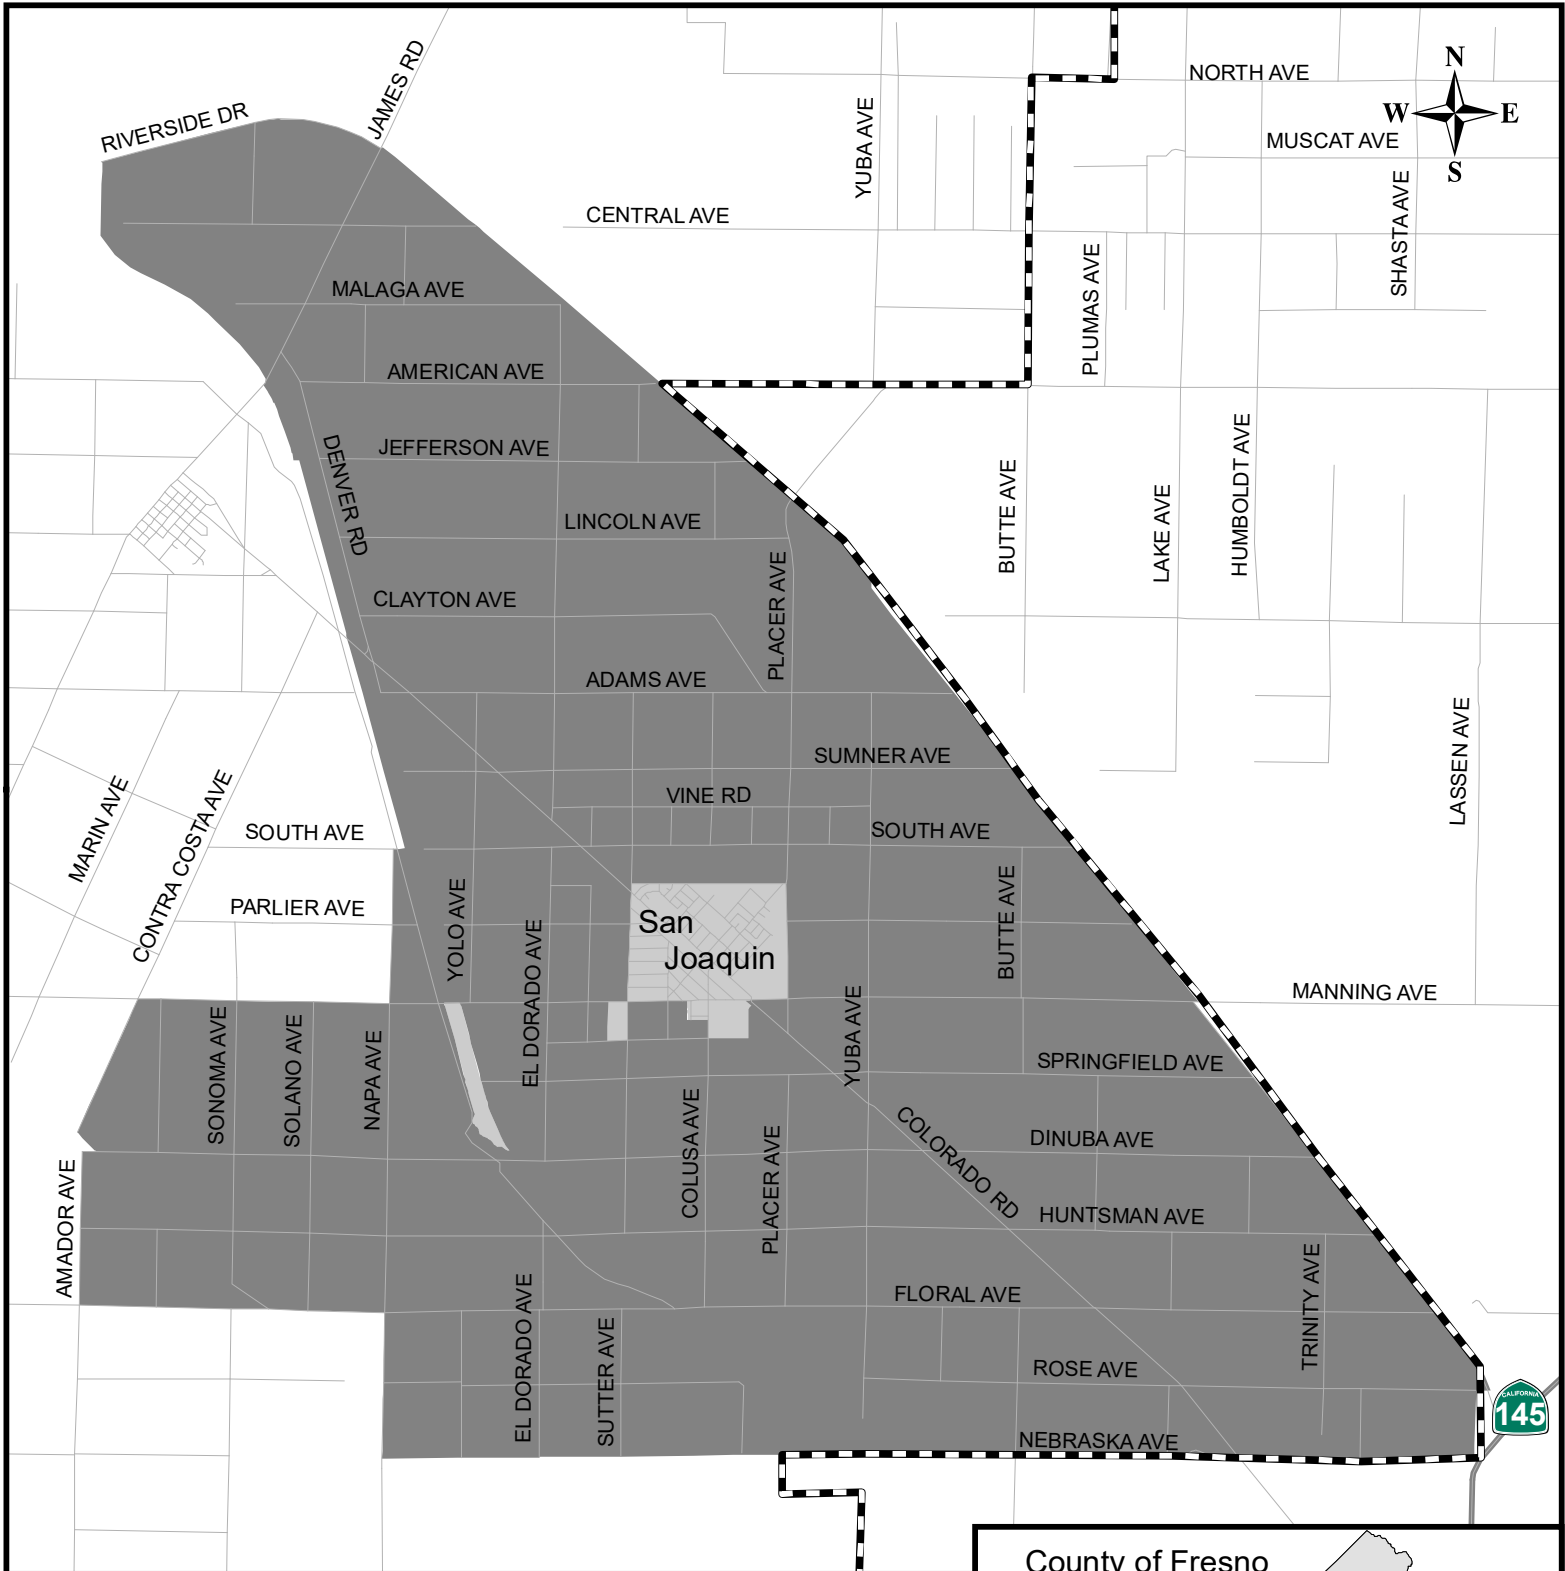

James Resource Conservation District

Services: soil conservation

Fresno Local Agency Formation Commission

District SOI

District Service Area

Formation: 1954

Sphere updated: 05/18/2011

District area: 26,263 acres

Sphere area: 1,342,718 acres

Map prepared: 09/28/2017

County of Fresno

Agency location