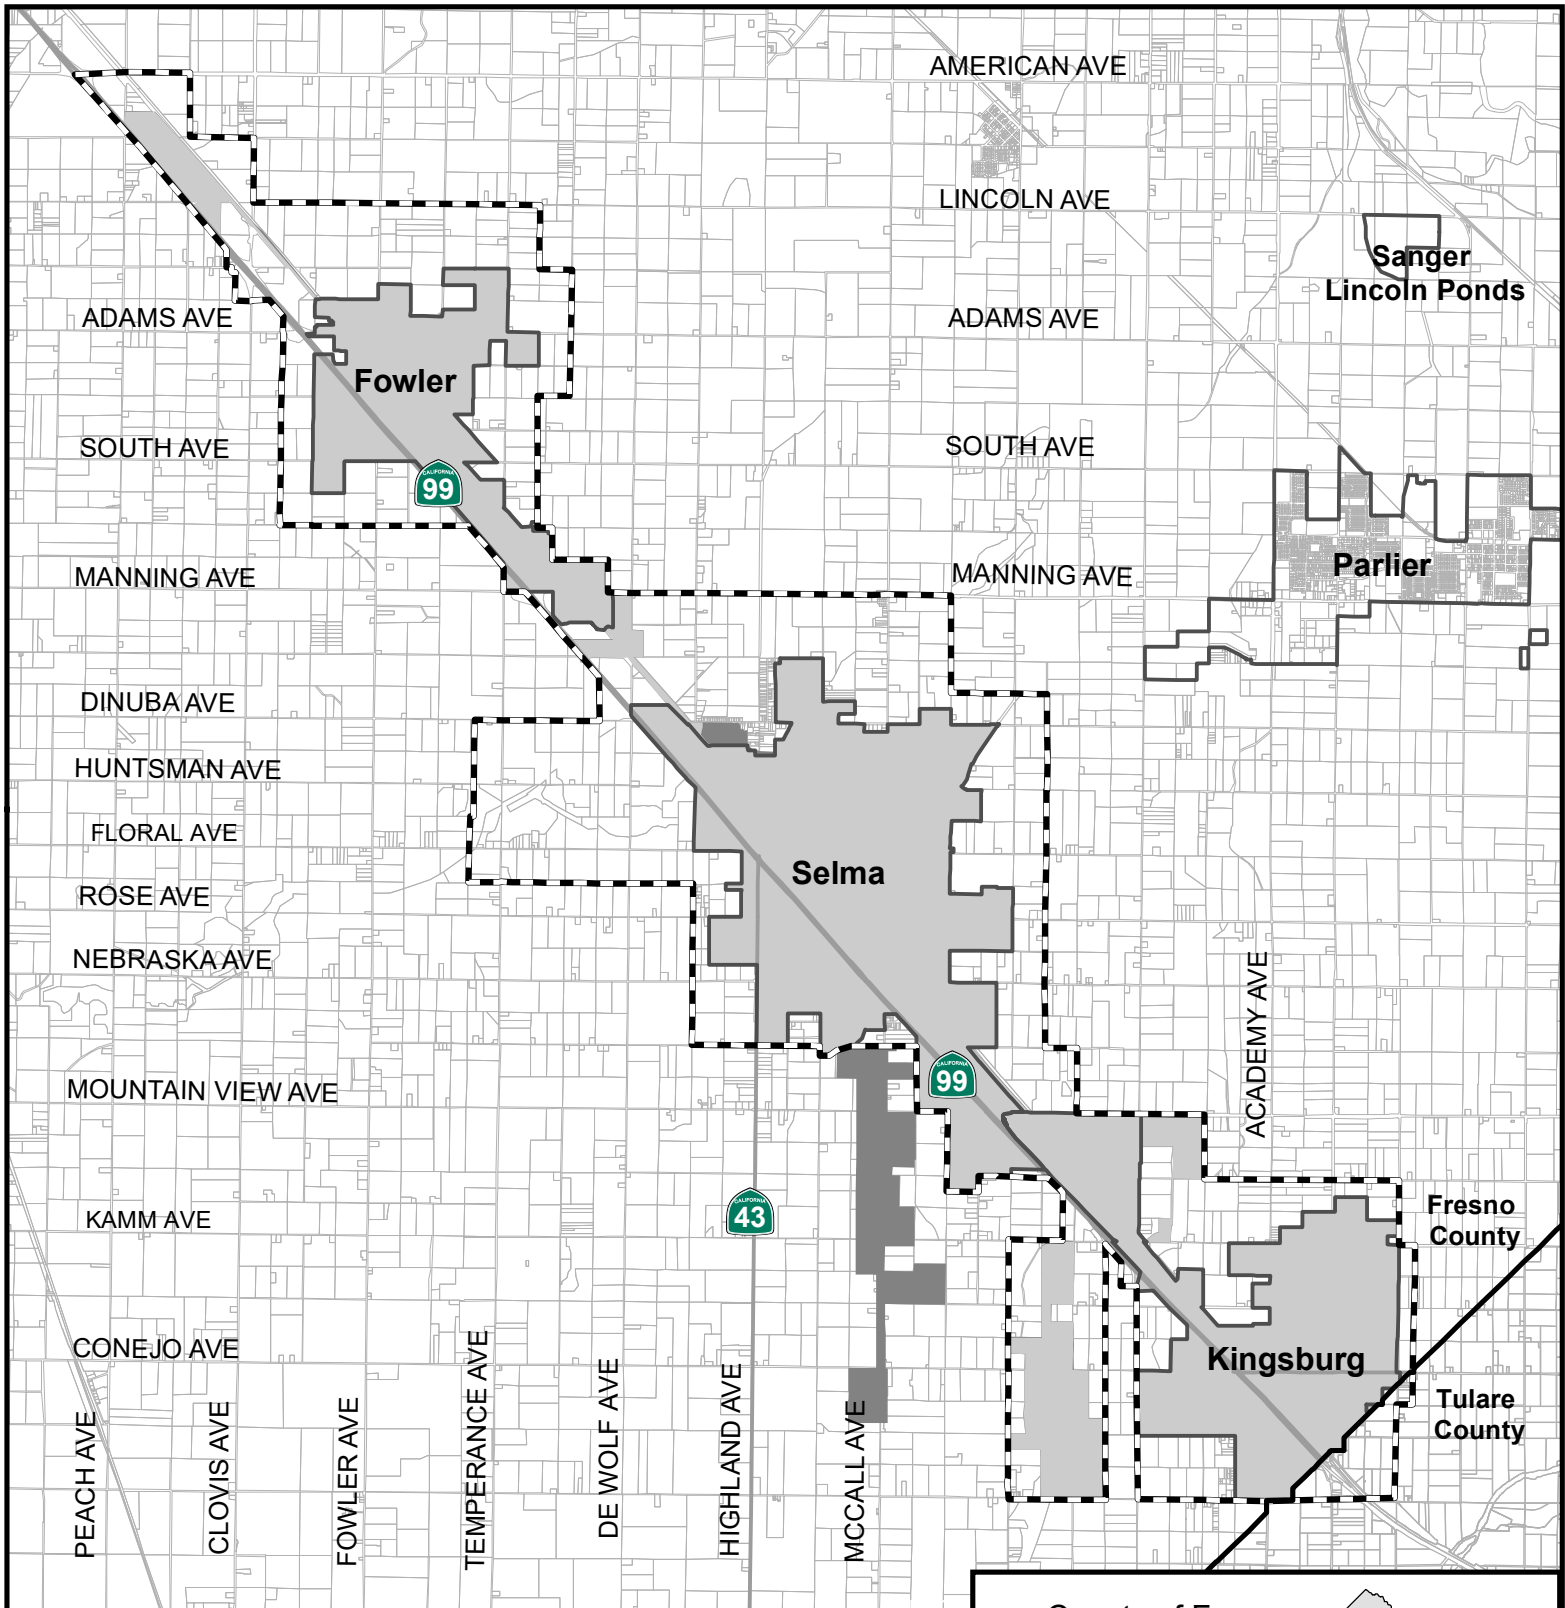

Selma-Kingsburg-Fowler County Sanitation District

Fresno Local Agency Formation Commission

-  Sphere of influence
-  District service area
-  City limits
-  Out-of-District boundary parcels

Formation: 1971
 Sphere updated: 03/20/2017
 Service area: 9,241 acres
 Sphere area: 17,245 acres

Map prepared: 06/27/2019

County of Fresno

Extensions outside service area

Selma-Kingsburg-Fowler County Sanitation District

Extension of services outside agency's service area (GC sec. 56133)

Fresno Local Agency Formation Commission

Legend

-  SKF County Sanitation District SOI
-  Affected Territory
-  SKF County Sanitation District

Extended service: sanitary sewer
Authorized date: 05/24/2016
LAFCo Reso. No. OS-16-02
Map date: 08/24/2017

SKF County Sanitation District