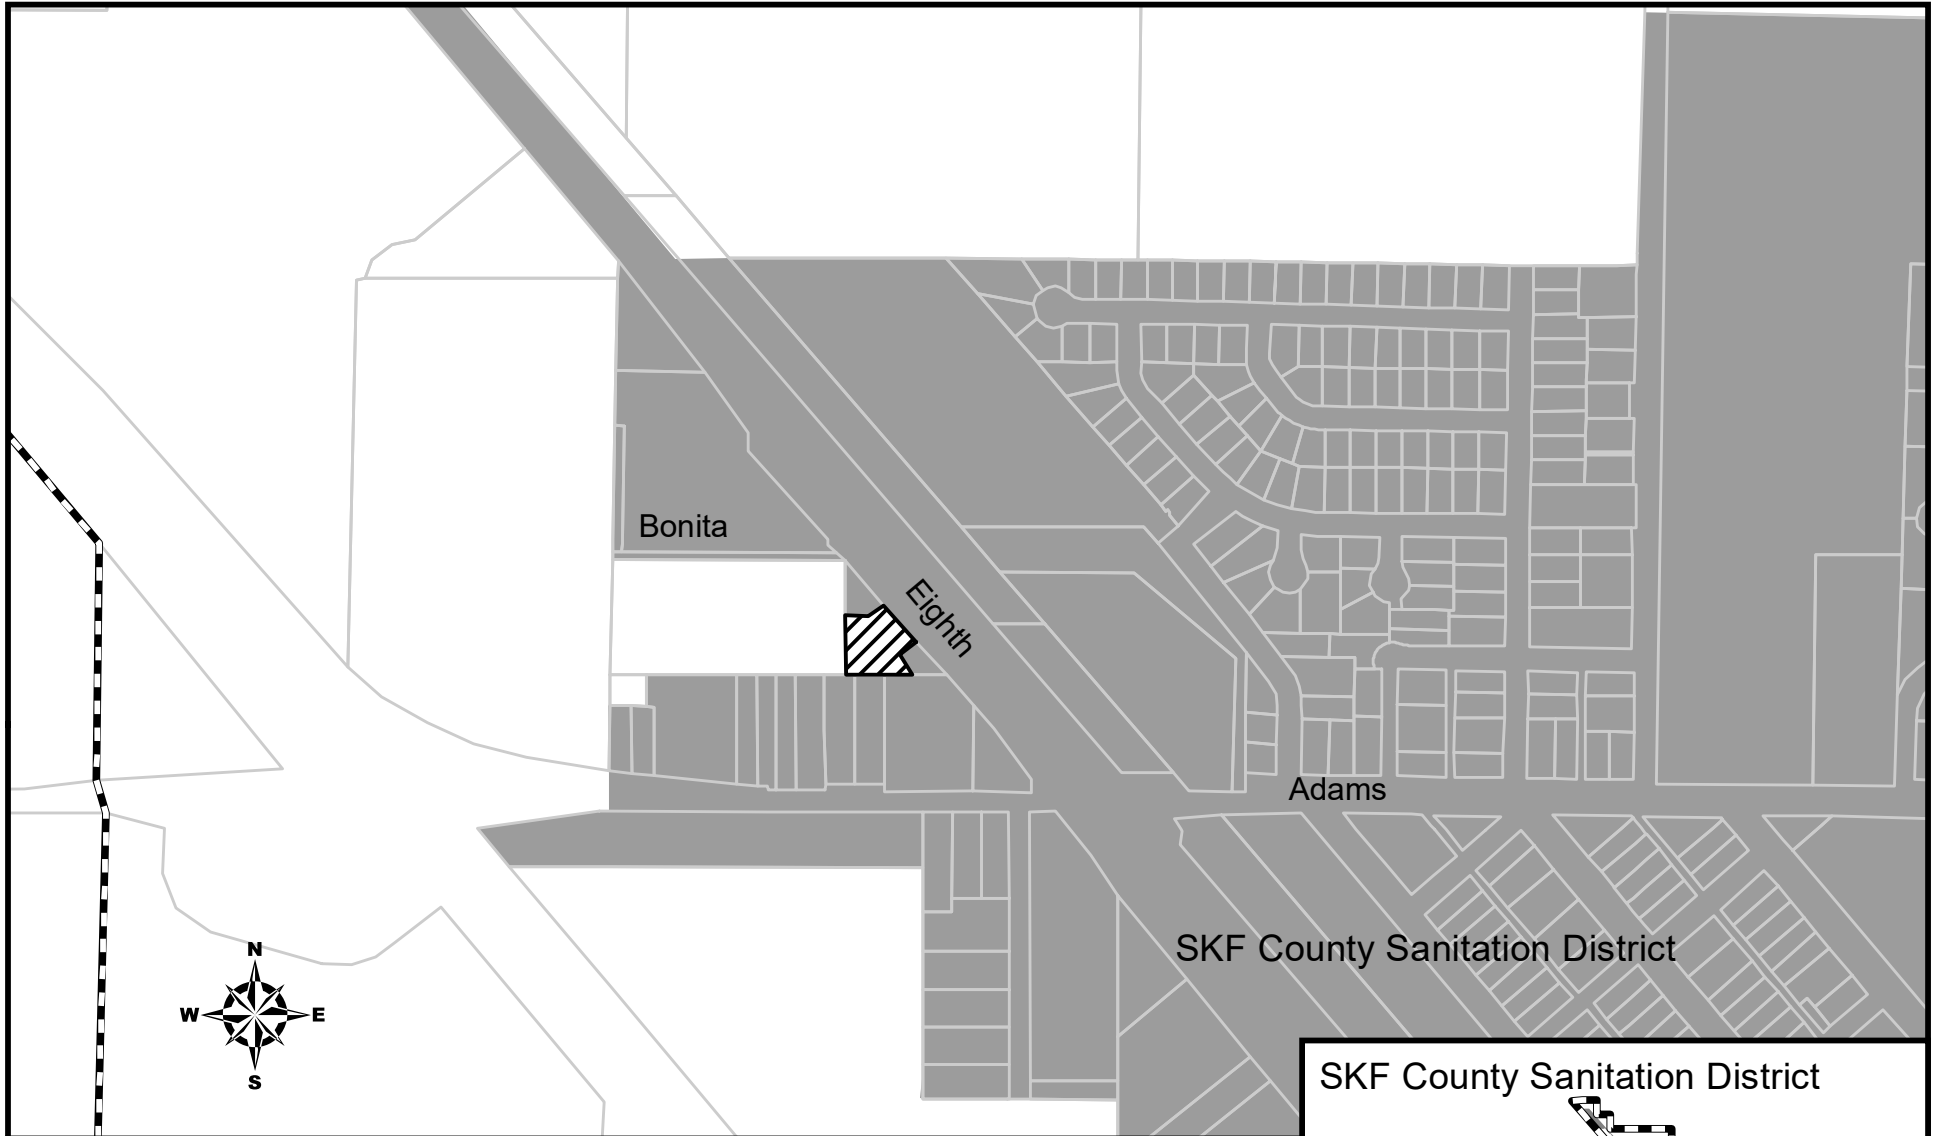

Selma-Kingsburg-Fowler County Sanitation District

Fresno Local Agency Formation Commission

-  Sphere of influence
-  District service area
-  City limits
-  Out-of-District boundary parcels

Formation: 1971
 Sphere updated: 03/20/2017
 Service area: 9,241 acres
 Sphere area: 17,245 acres

Map prepared: 06/27/2019

County of Fresno

Extensions outside service area

Selma-Kingsburg-Fowler County Sanitation District

Extension of services outside agency's service area (GC sec. 56133)

Fresno Local Agency Formation Commission

Legend

-  SKF County Sanitation District SOI
-  Affected Territory
-  SKF County Sanitation District

Extended service: sanitary sewer
Authorized date: 05/24/2016
LAFCo Reso. No. OS-16-02
Map date: 08/24/2017

SKF County Sanitation District