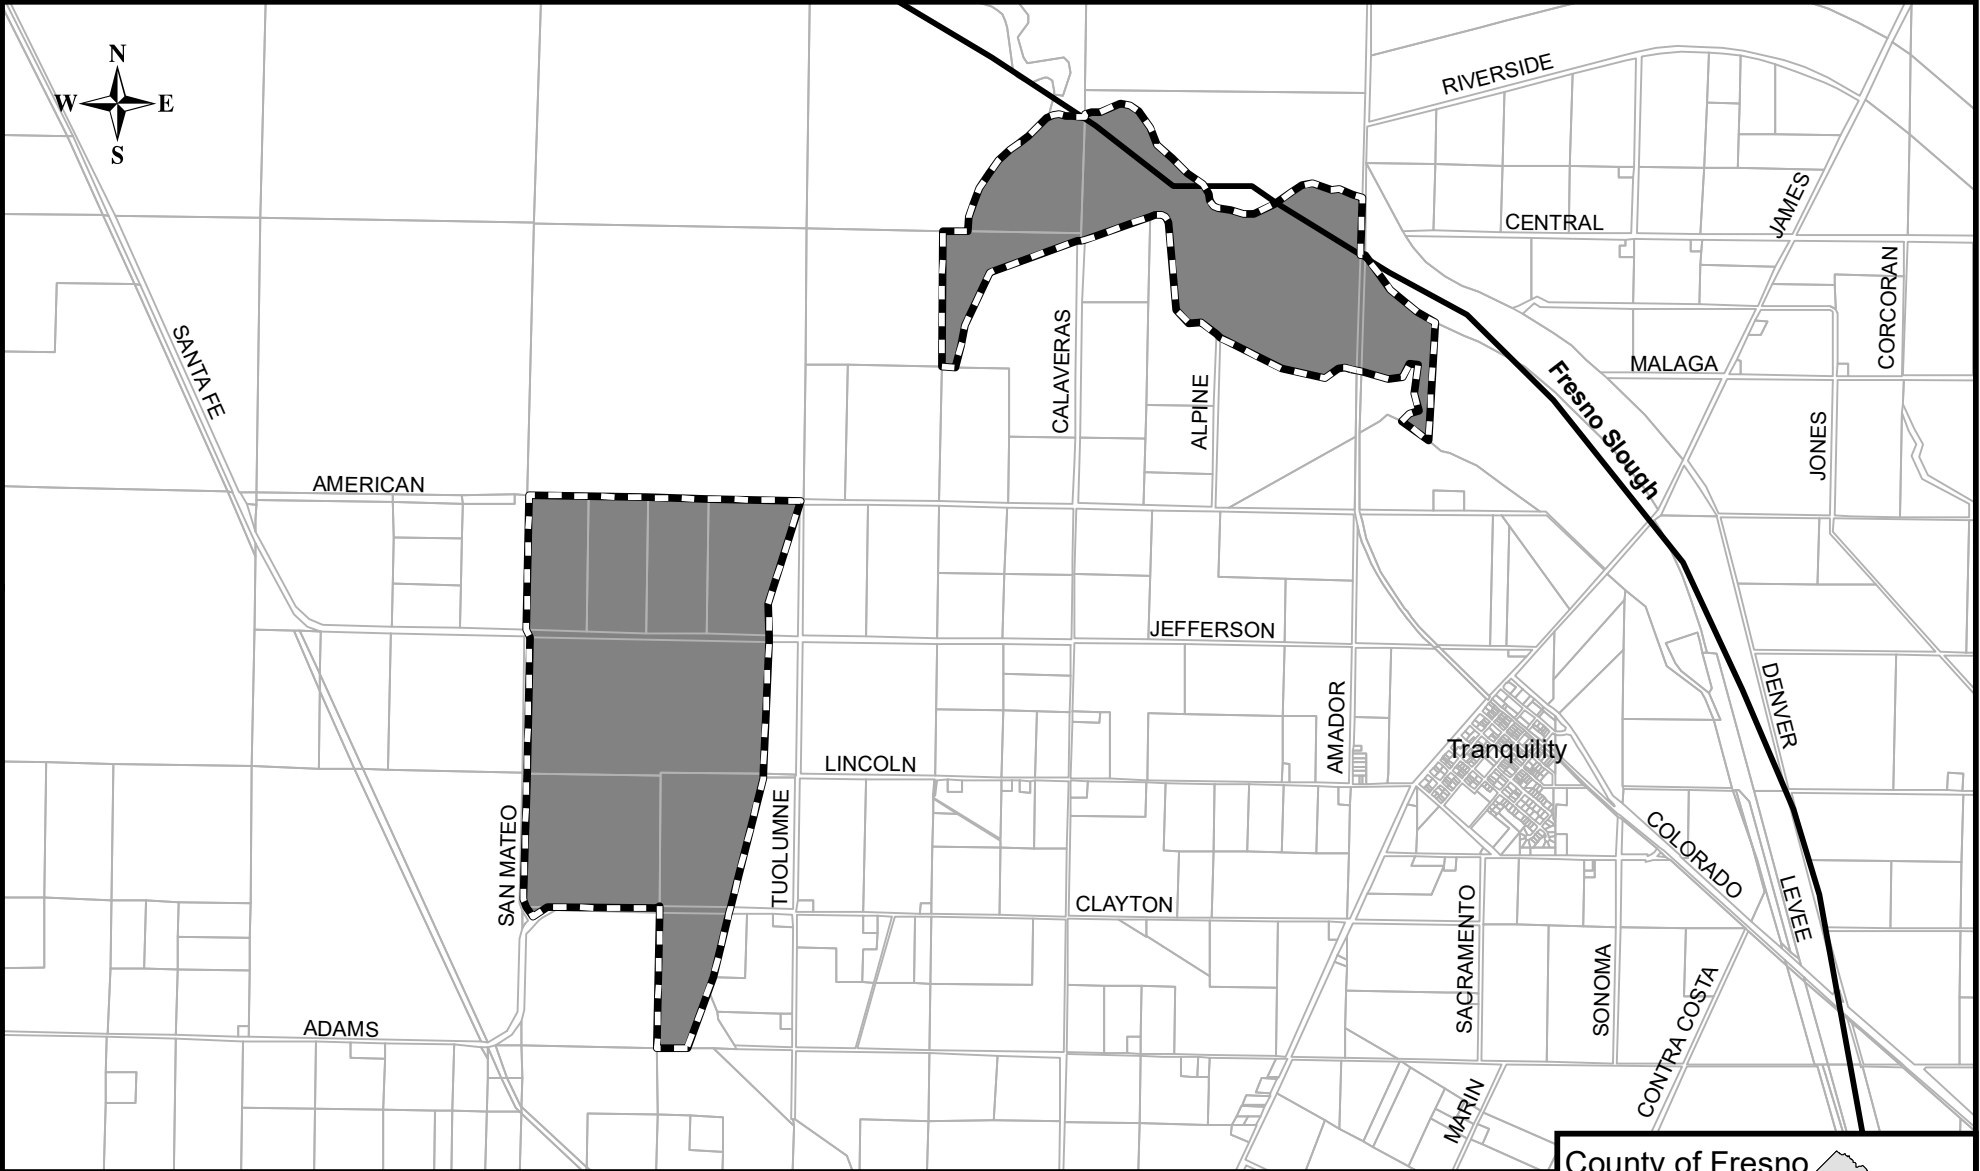

Fresno Slough Water District

Authorized services: irrigation water

Fresno Local Agency Formation Commission

-  District SOI
-  District Service Area
-  Waterways

Formation: 1955
 Sphere updated: 10/10/2007
 District area: 1,459 acres
 Sphere area: 1,459 acres

Map prepared: 10/02/2017

County of Fresno