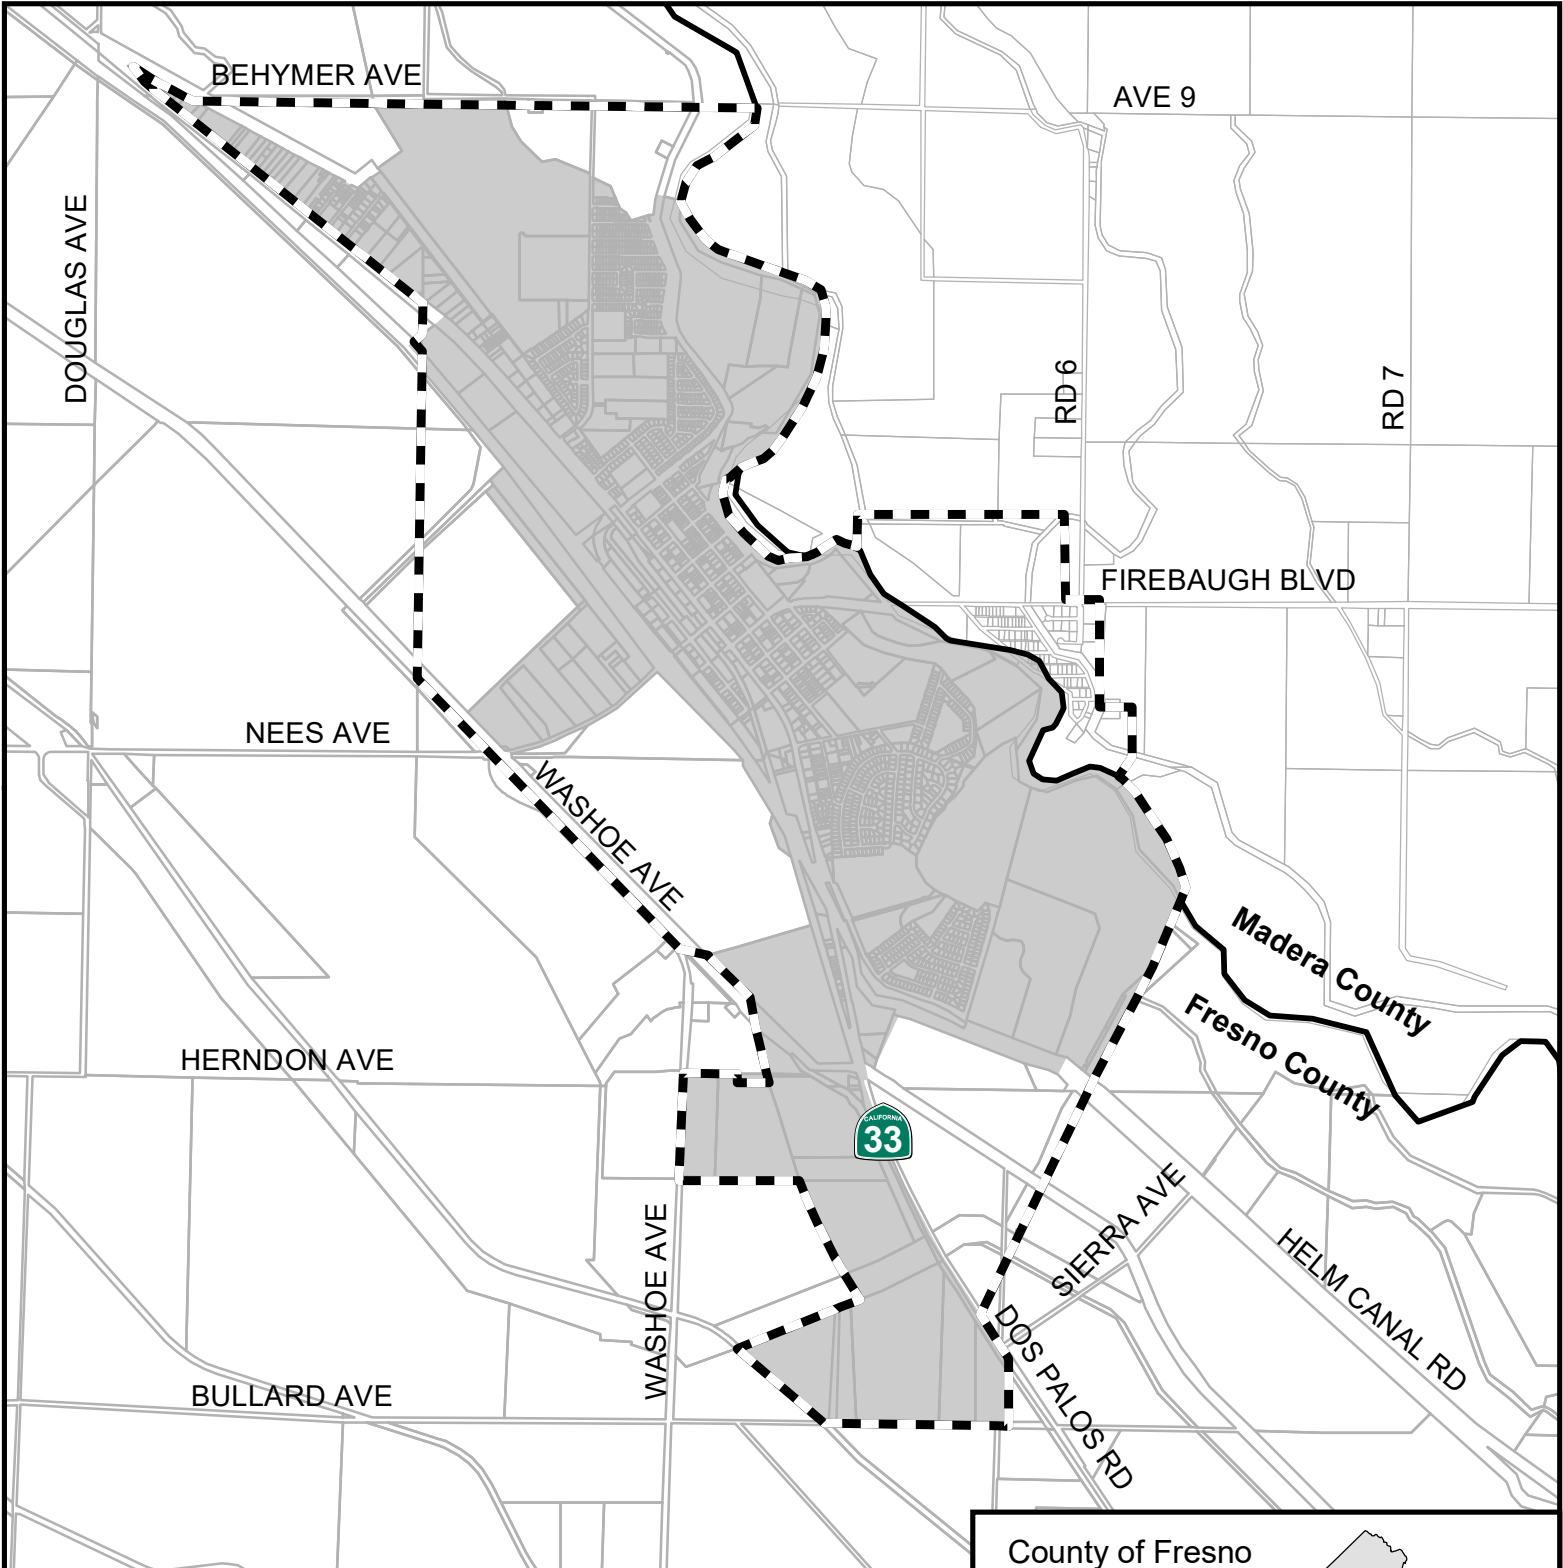

# City of Firebaugh

## Fresno Local Agency Formation Commission

-  Sphere of influence
-  City limits

Incorporated: 1914  
 Sphere updated: 8/22/2007  
 City limits: 2,408 Acres  
 Sphere area: 3,411 Acres

Map prepared: 07/25/2019

## County of Fresno

City location