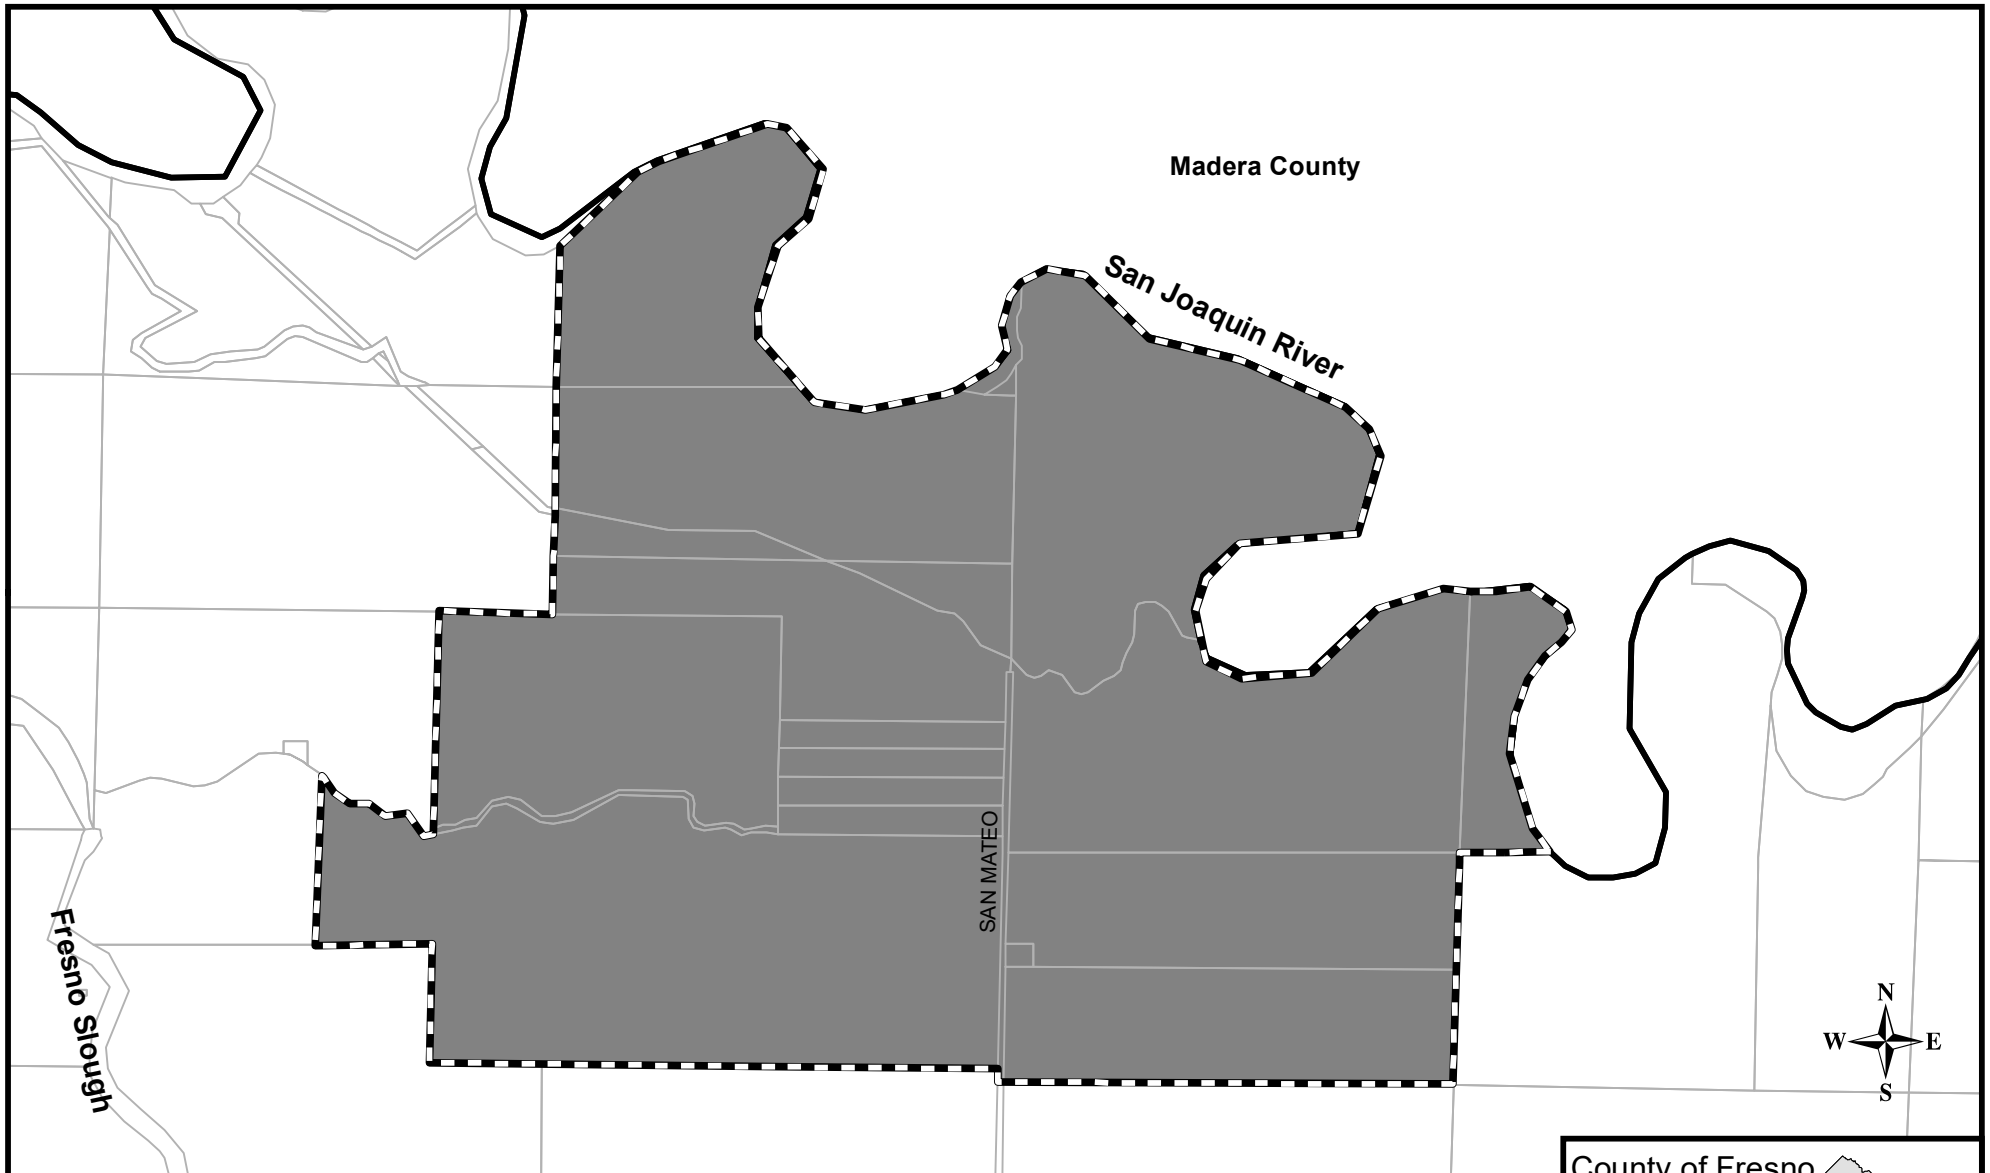

Farmers Water District

Authorized services: irrigation water

Madera County

San Joaquin River

SAN MATEO

Fresno Slough

Fresno Local Agency Formation Commission

-  Waterways
-  District SOI
-  District Service Area

Formation: 1949
Sphere updated: 12/05/2007
District area: 2,287 acres
Sphere area: 2,287 acres

Map prepared: 10/20/2017

County of Fresno

Agency location