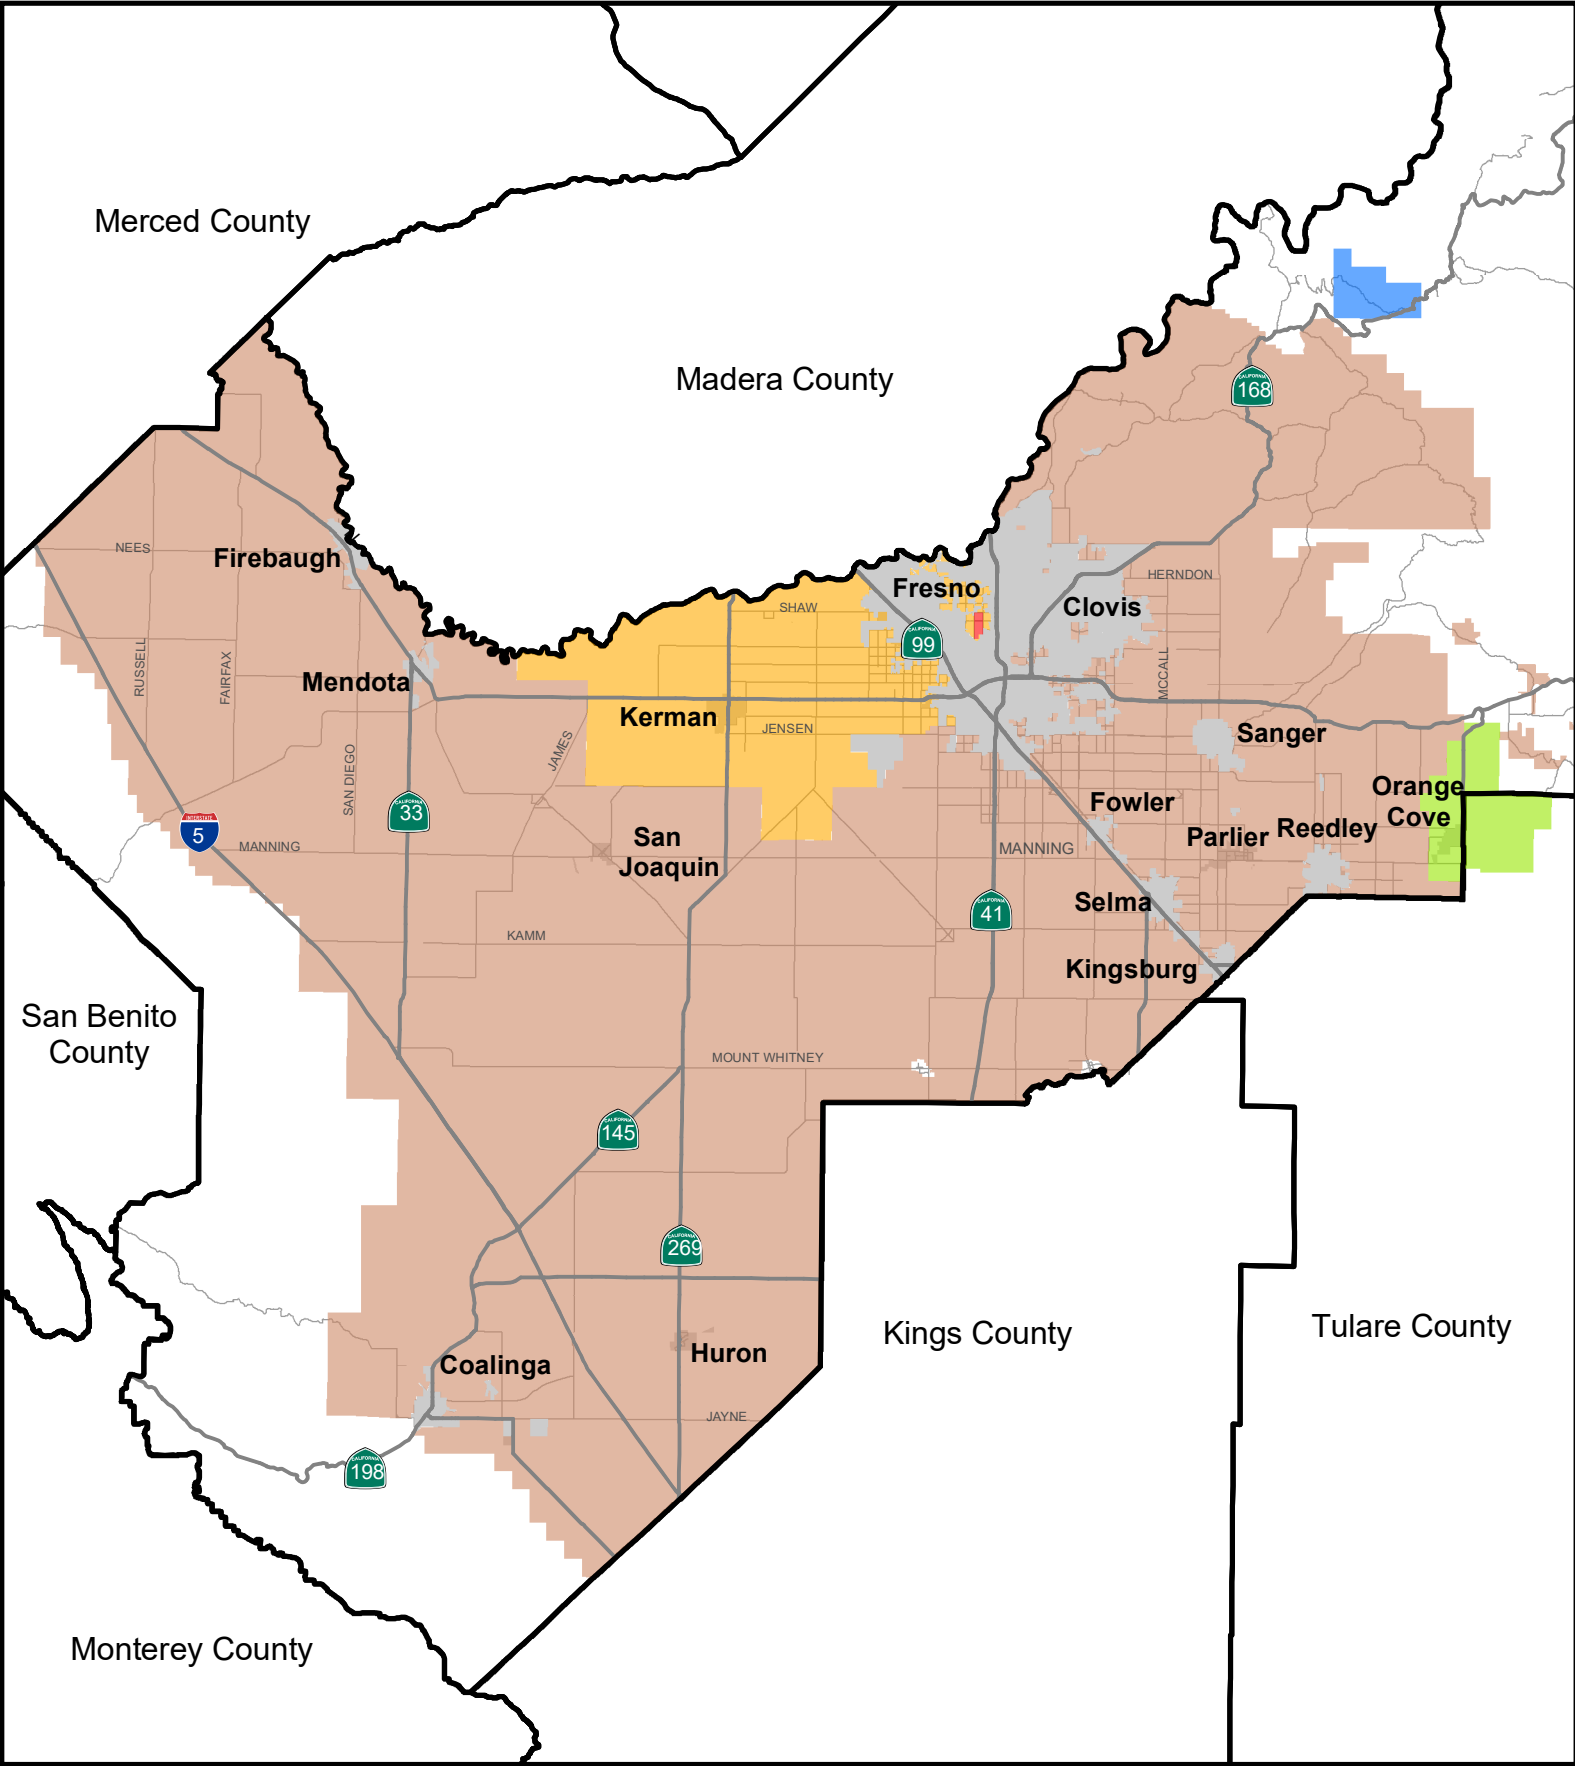

Fire Protection Districts in Fresno County

Fresno Local Agency Formation Commission

Fire Protection Districts and Sphere of Influence

- Fresno County
- Orange Cove
- Fig Garden
- Bald Mountain
- North Central

Map date: 2/11/2020