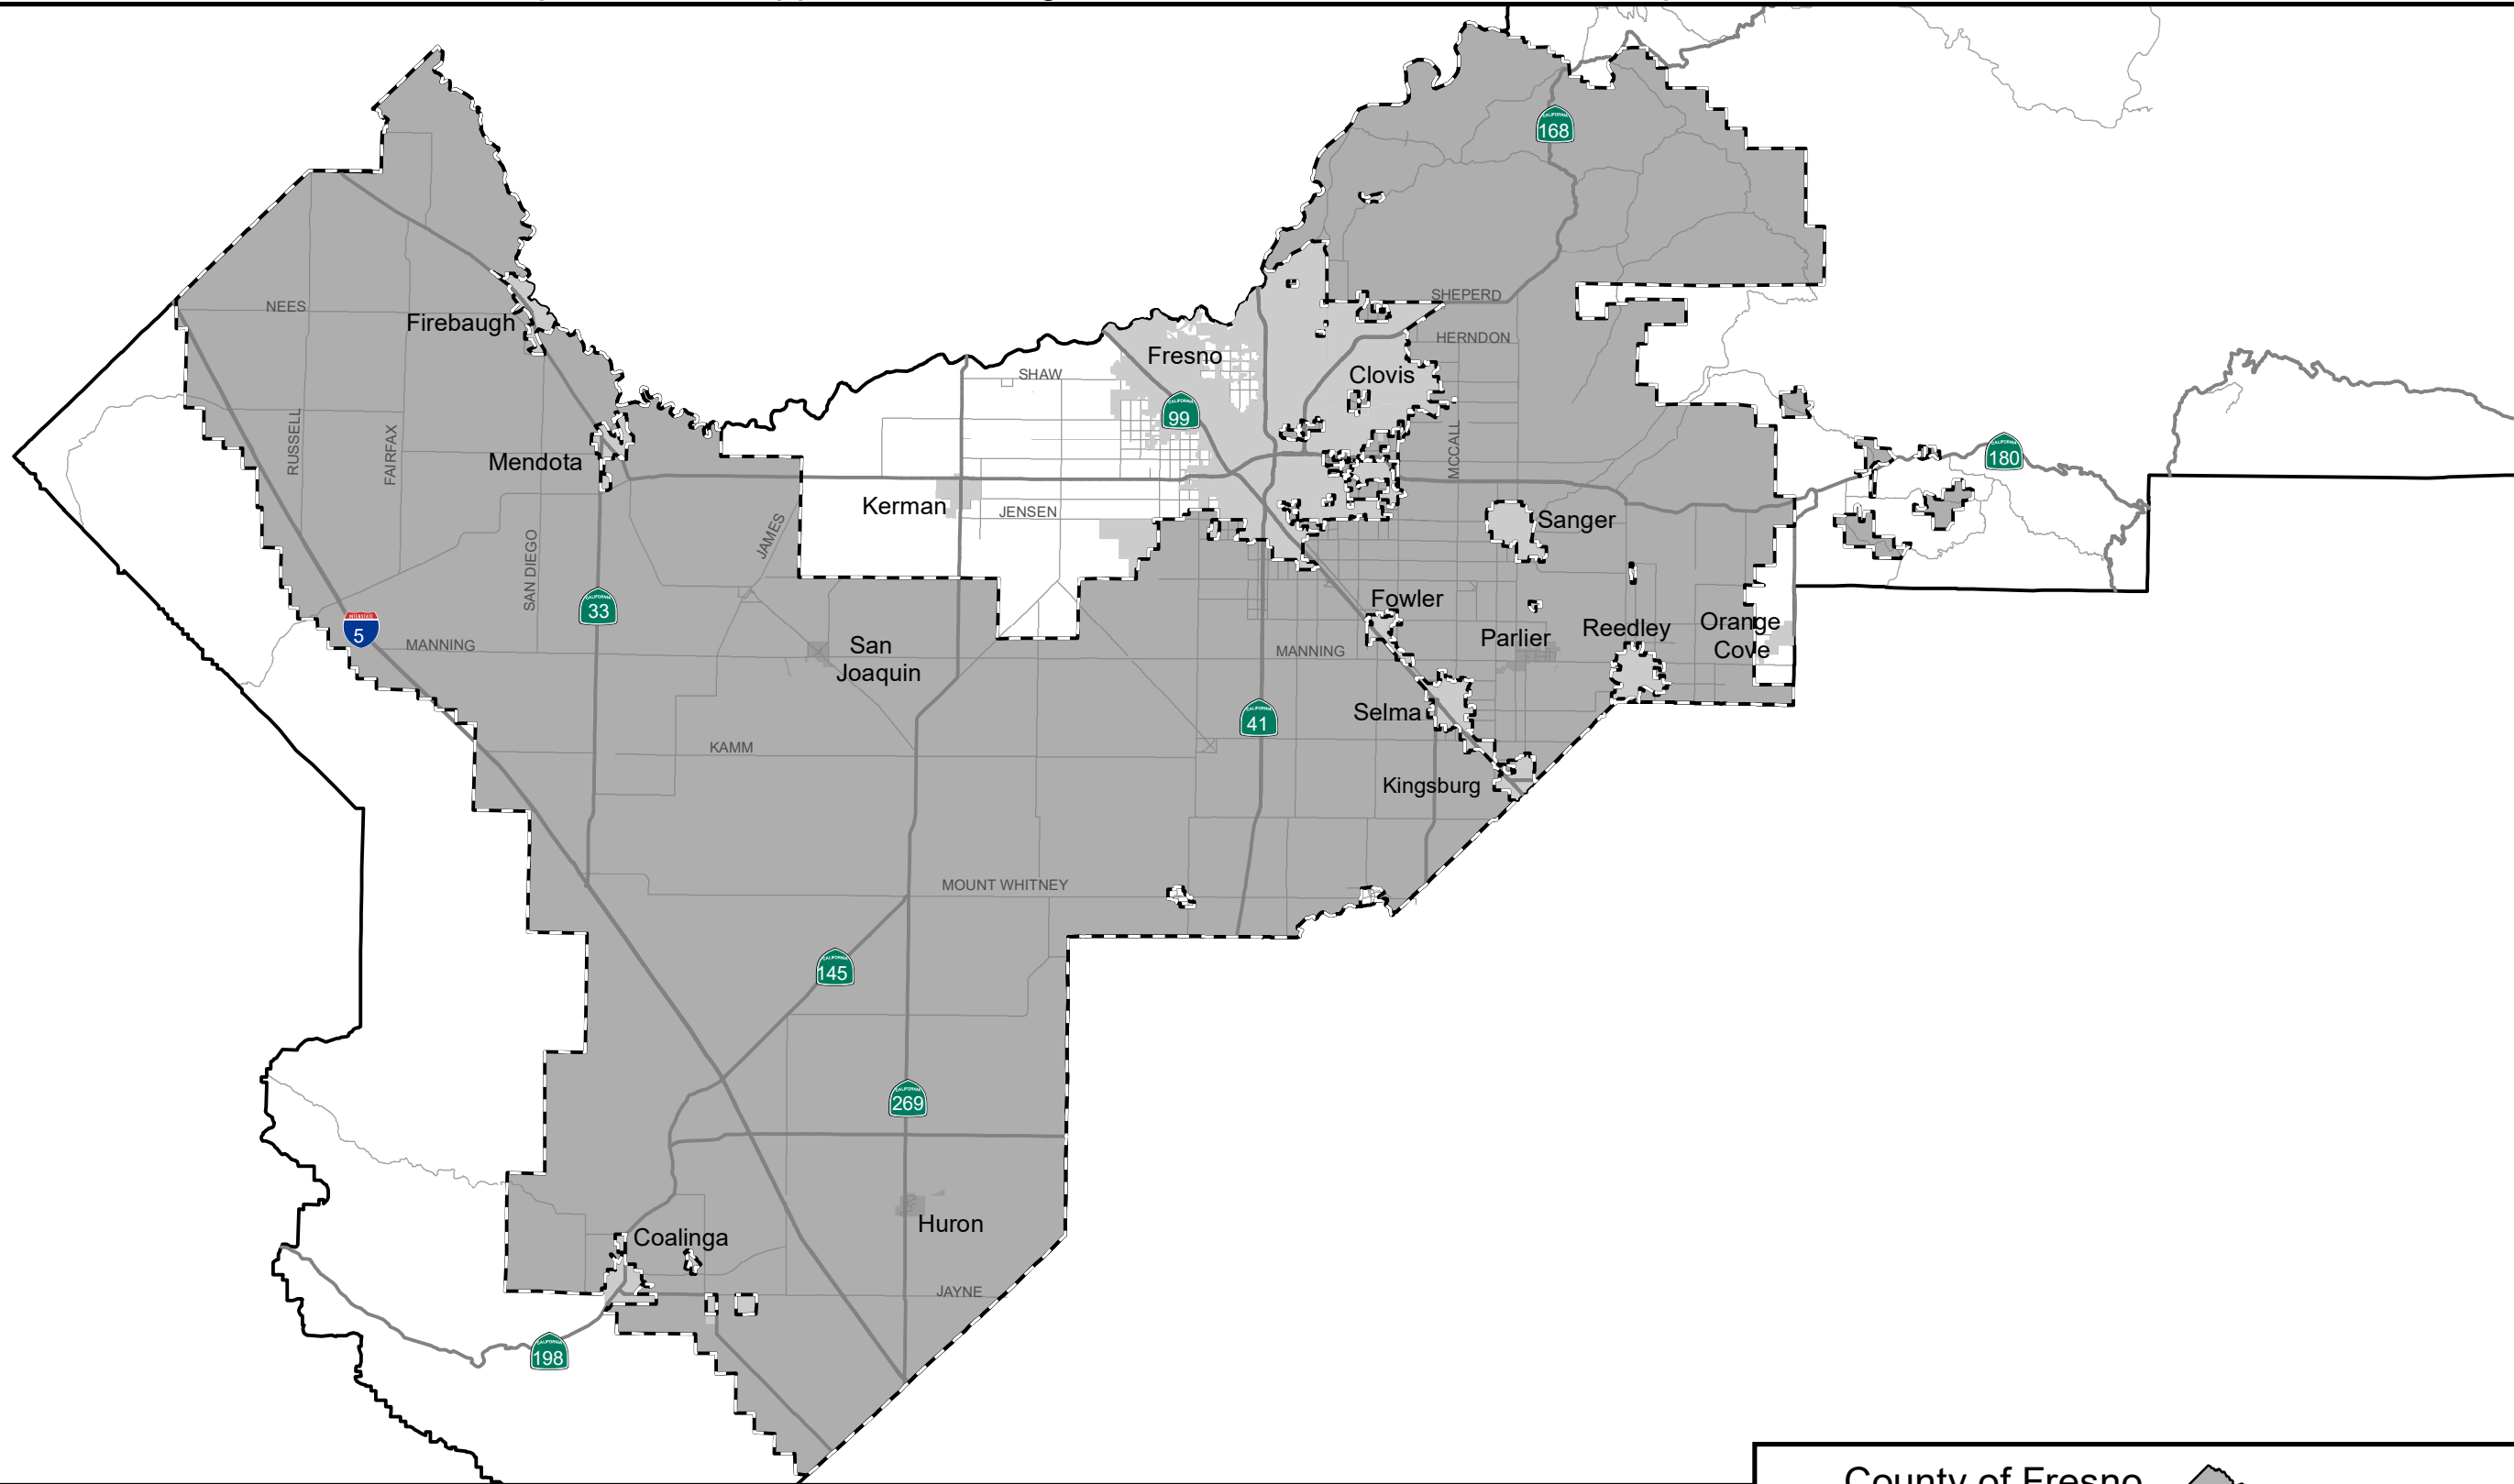

Fresno County Fire Protection District

Authorized services: Fire prevention, suppression, investigation, search and rescue, and first responder services

Fresno Local Agency Formation Commission

-  District sphere of influence
-  City Limits
-  District service area

Mid Valley Formation: 1949
 Westside Formation: 1936
 Consolidated: 1994

Sphere updated: 6/13/2007
 District area: 1,621,505
 Sphere area: 1,621,505
 Map prepared: 02/10/2020

County of Fresno