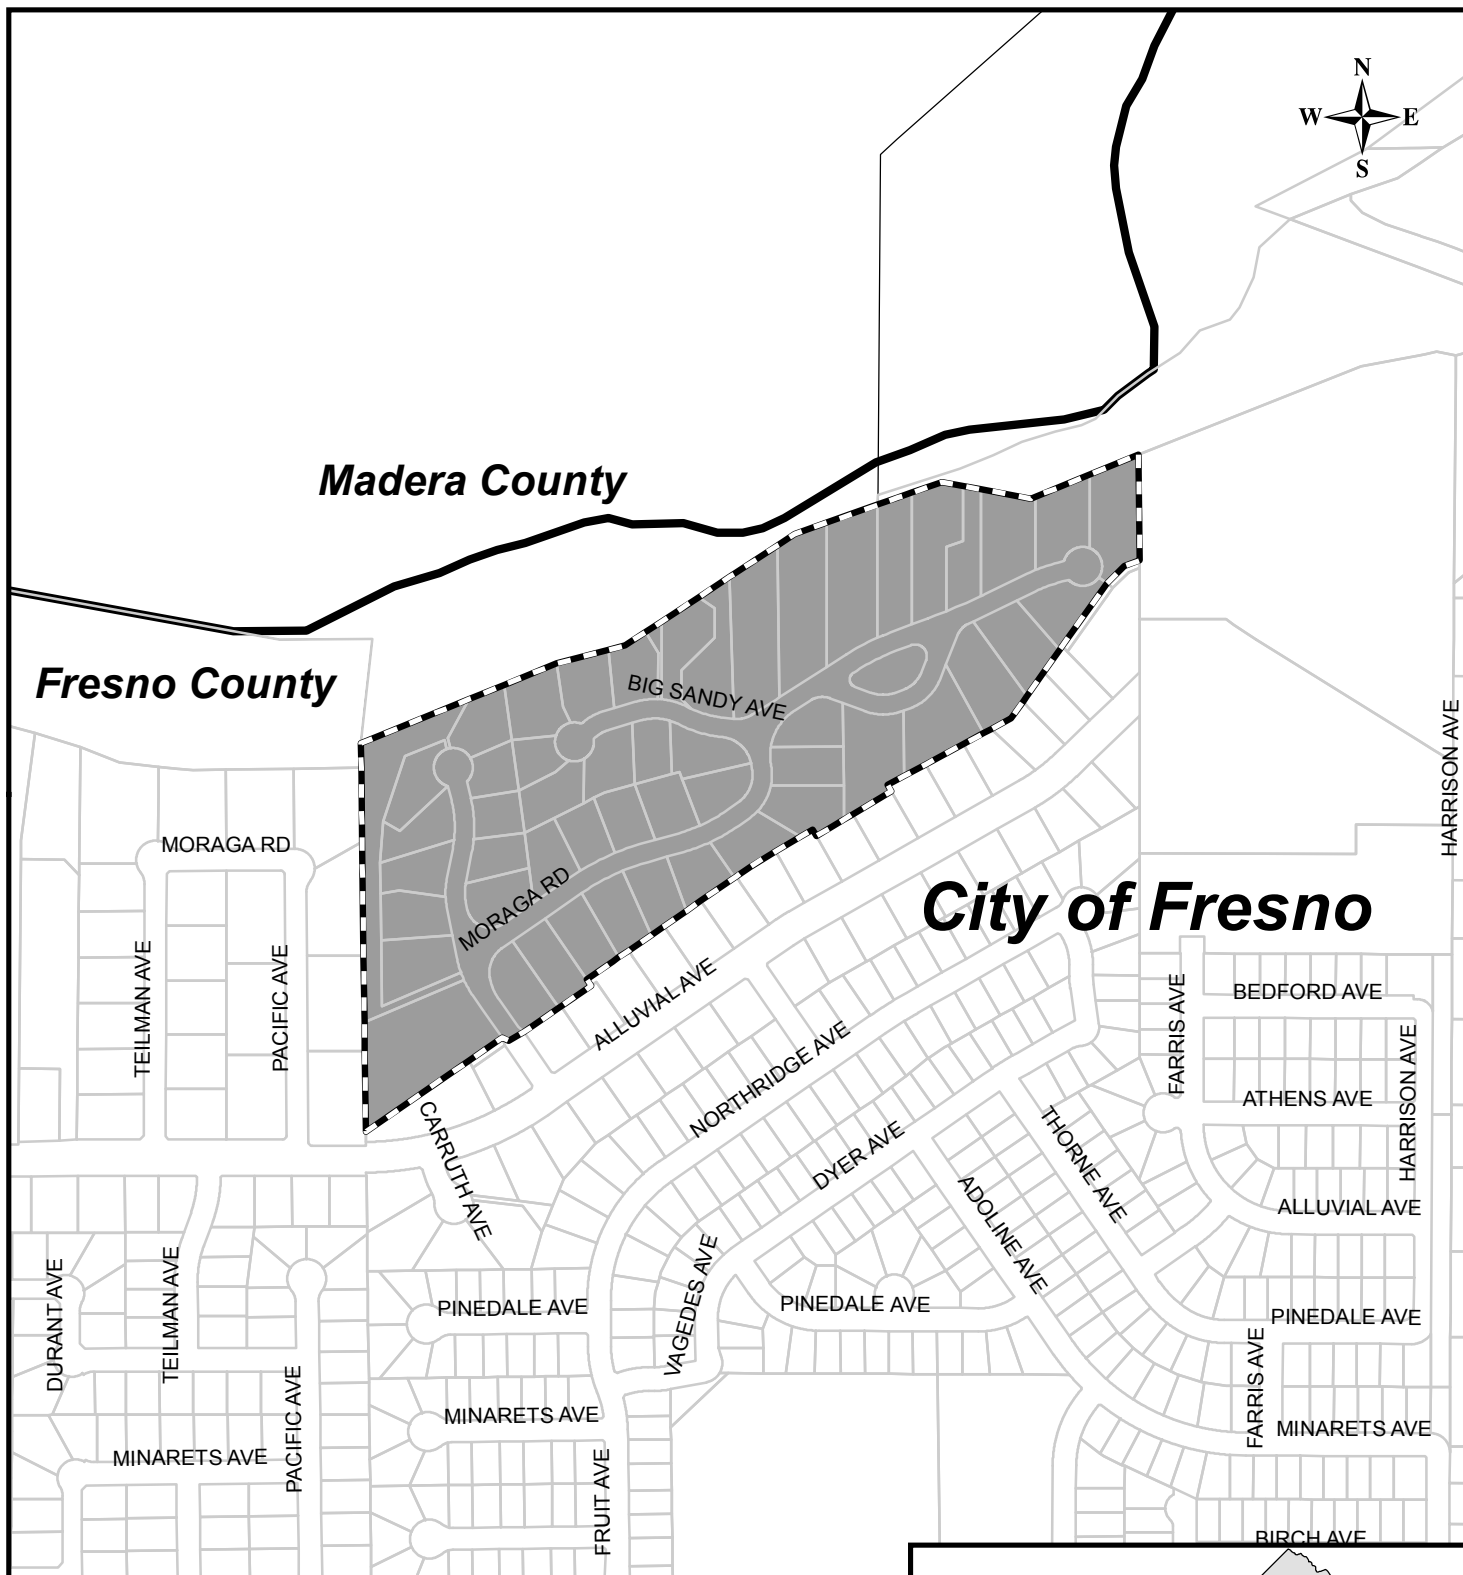

Bluffs Community Service District

Authorized Services: Landscape Maintenance

Fresno Local Agency Formation Commission

-  Sphere of Influence
-  Service Area

Formation: 1959
 Sphere updated: 07/11/2007
 District area: 34 Acres
 Sphere area: 34 Acres

Map prepared: 08/02/2016