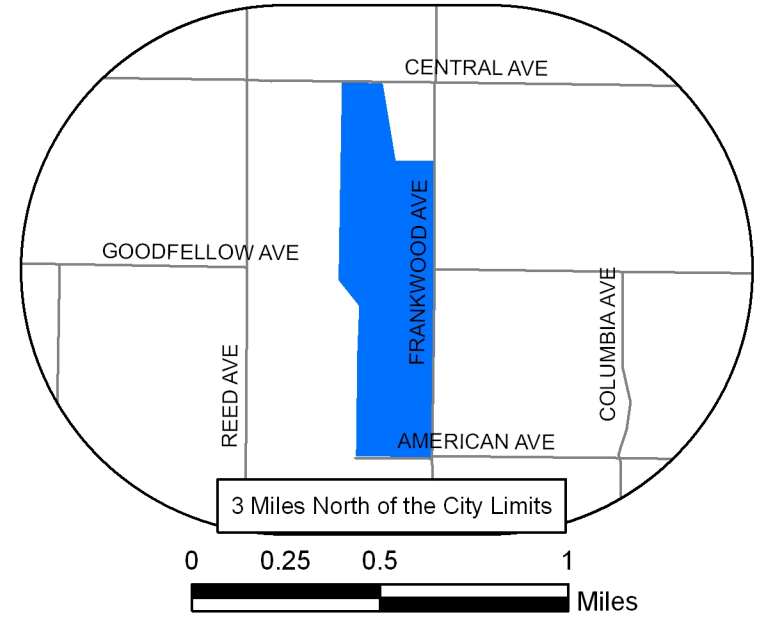

**CITY OF  
REEDLEY**

Incorporated: 1913  
 SOI Adopted: 8/27/1977  
 SOI Updated: 8/22/2007  
 Map Date: October 2008

**Legend**

-  Sphere of Influence
-  City Limits

**FRESNO LOCAL AGENCY FORMATION COMMISSION  
 CITY OF REEDLEY SPHERE OF INFLUENCE**

Sphere Area **4,723 Acres**  
 City Area **3,209 Acres**