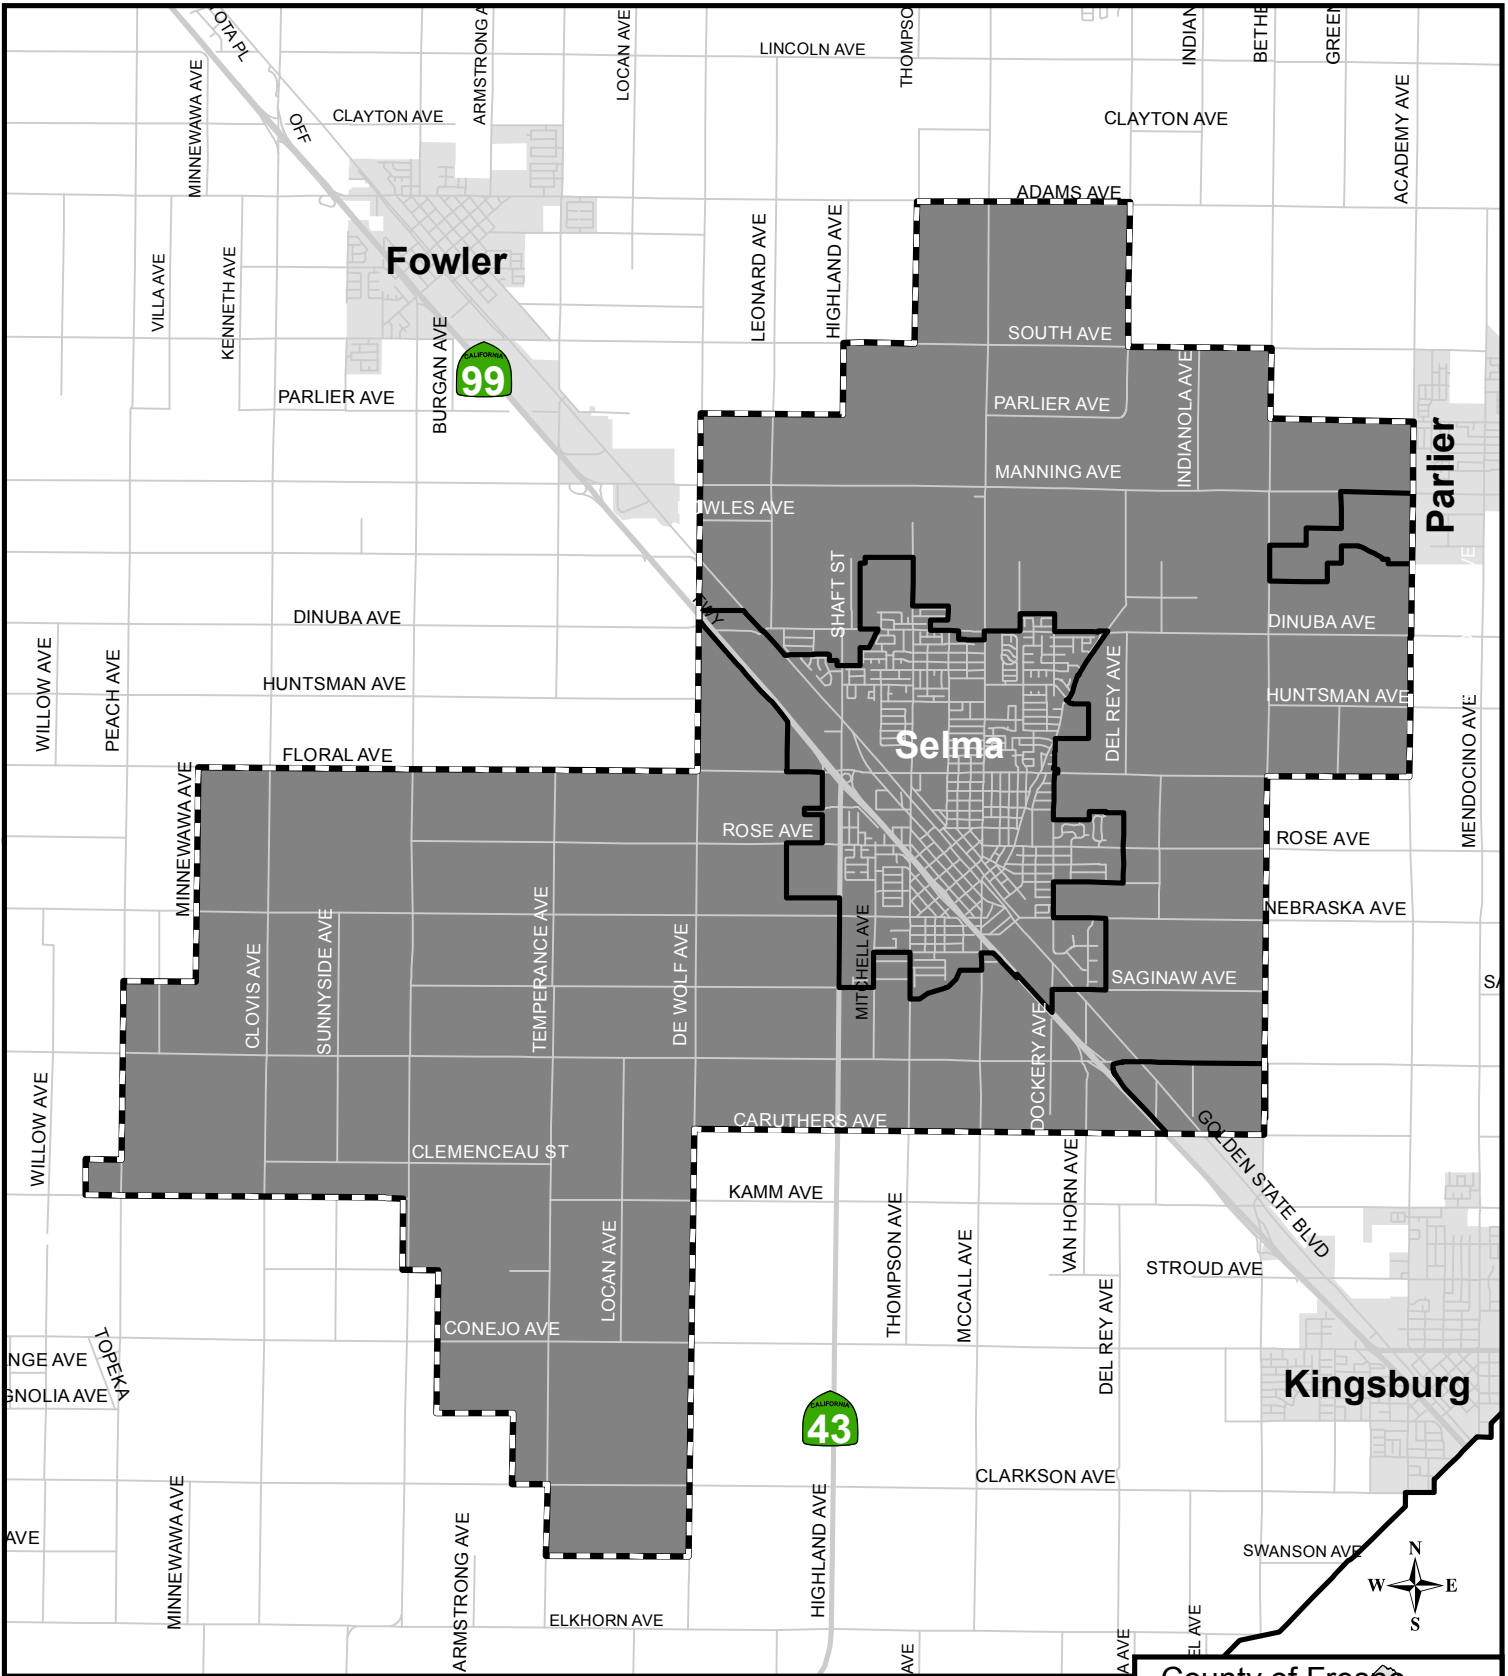

Selma Cemetery District

Authorized Services: Burial & Interment of Human Remains

Fresno Local Agency Formation Commission

Legend

- District Sphere of Influence
- District Service Area
- Cities Limits
- City Overlapping District

Formation: 1927
 Sphere Updated: 10/11/2017
 District Area: 26,091 Acres
 Sphere Area: 26,091 Acres

Map prepared: 10/12/2017

County of Fresno

Agency location