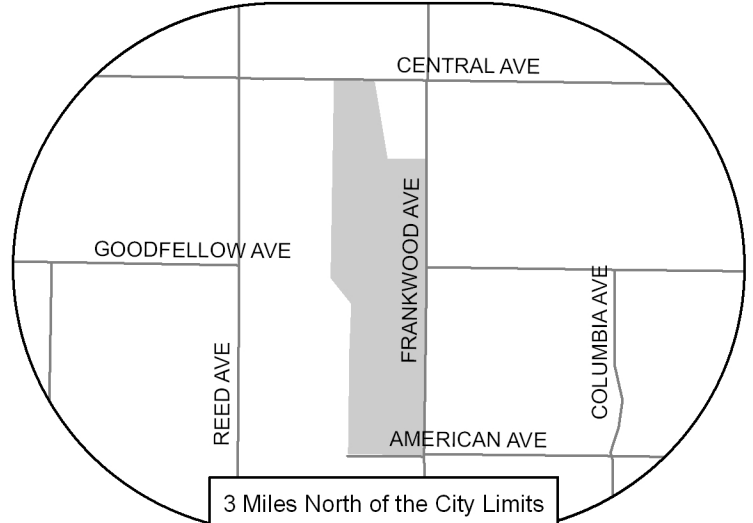

CITY OF REEDLEY

Incorporated: 1913
 SOI Adopted: 8/27/1977
 SOI Updated: 8/22/2007
 Map Date: October 2008

Legend

-  Sphere of Influence
-  City Limits

FRESNO LOCAL AGENCY FORMATION COMMISSION CITY OF REEDLEY SPHERE OF INFLUENCE

Sphere Area 4,723 Acres
 City Area 3,209 Acres