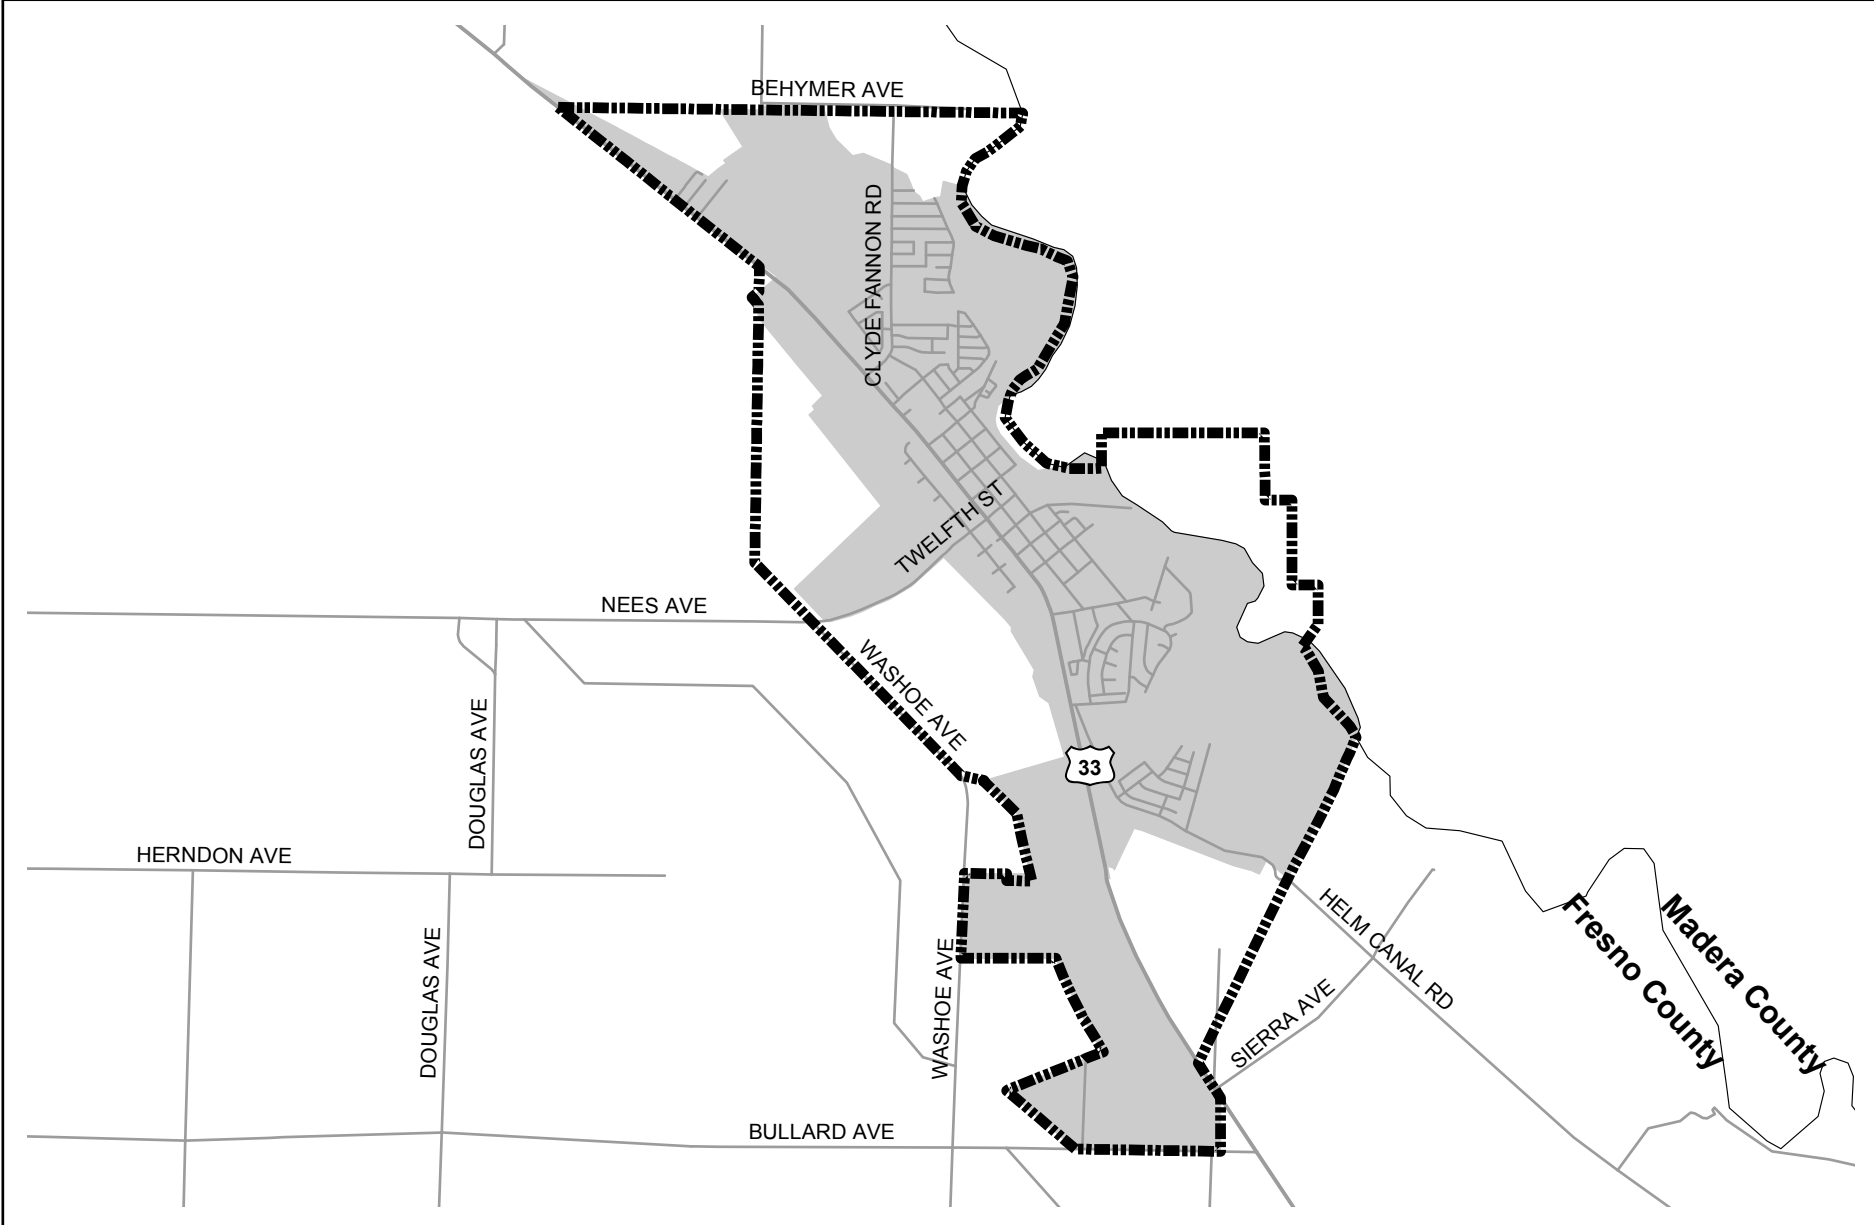

CITY OF FIREBAUGH

Incorporated: 1914
 SOI Adopted: 10/23/1974
 SOI Updated: 8/22/2007
 Map Date: May 2014

Legend

- Sphere of Influence
- City Limits

FRESNO LOCAL AGENCY FORMATION COMMISSION CITY OF FIREBAUGH SPHERE OF INFLUENCE

Sphere Area 3,411 Acres
 City Area 2,408 Acres