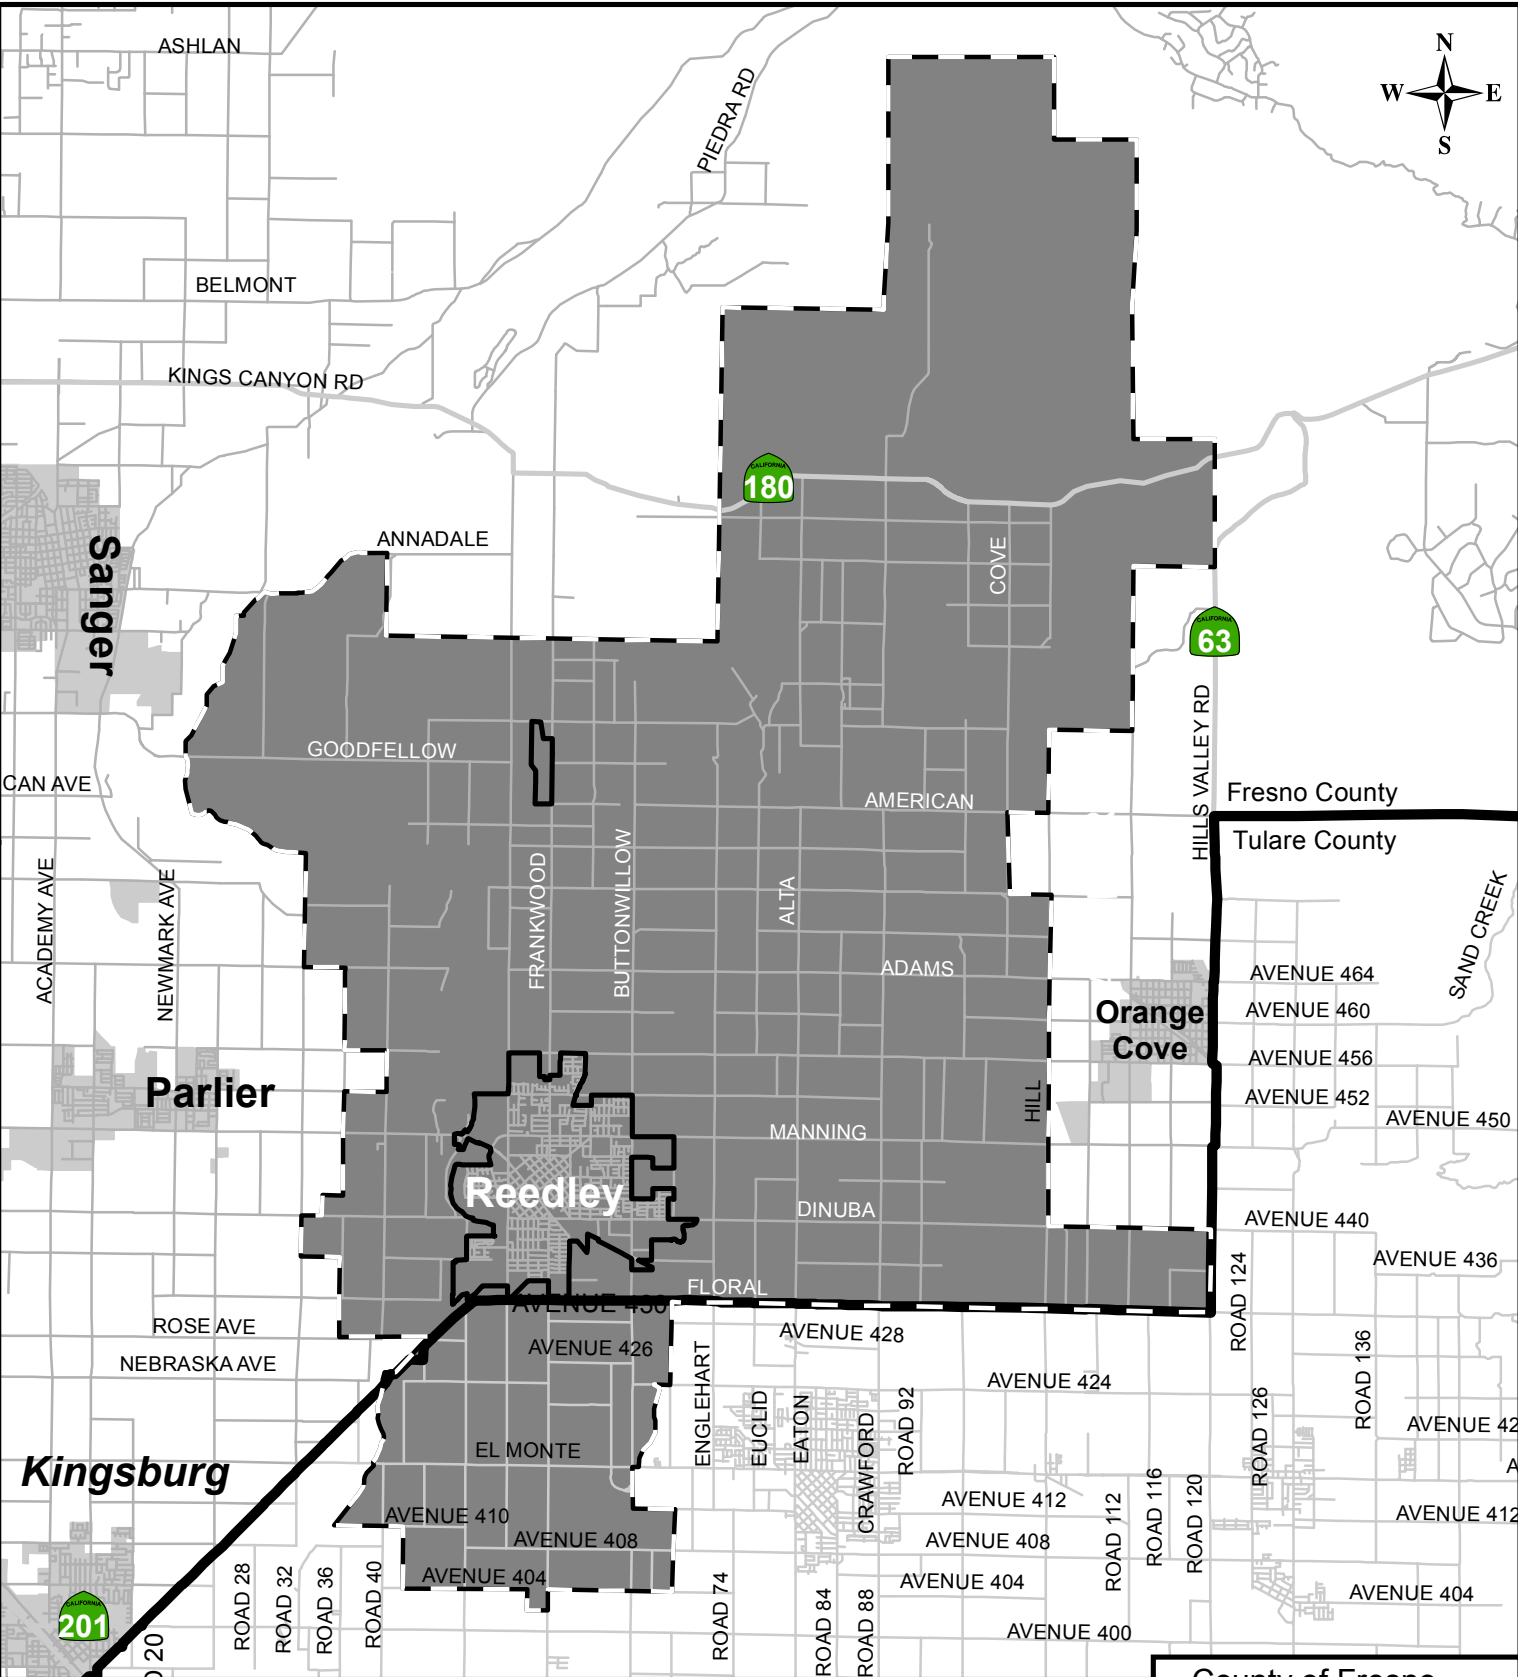

Reedley Cemetery District

Authorized Services: Burial & Interment of Human Remains

Fresno County

Tulare County

County of Fresno

Legend

- District Sphere of Influence
- District Service Area
- City Limits
- Cities Overlapping District

Fresno Local Agency Formation Commission

Formation: 1941
 Sphere Updated: 07/12/2017
 District Area: 75,967 Acres
 Sphere Area: 75,967 Acres
 Map prepared: 05/25/2017

Agency location