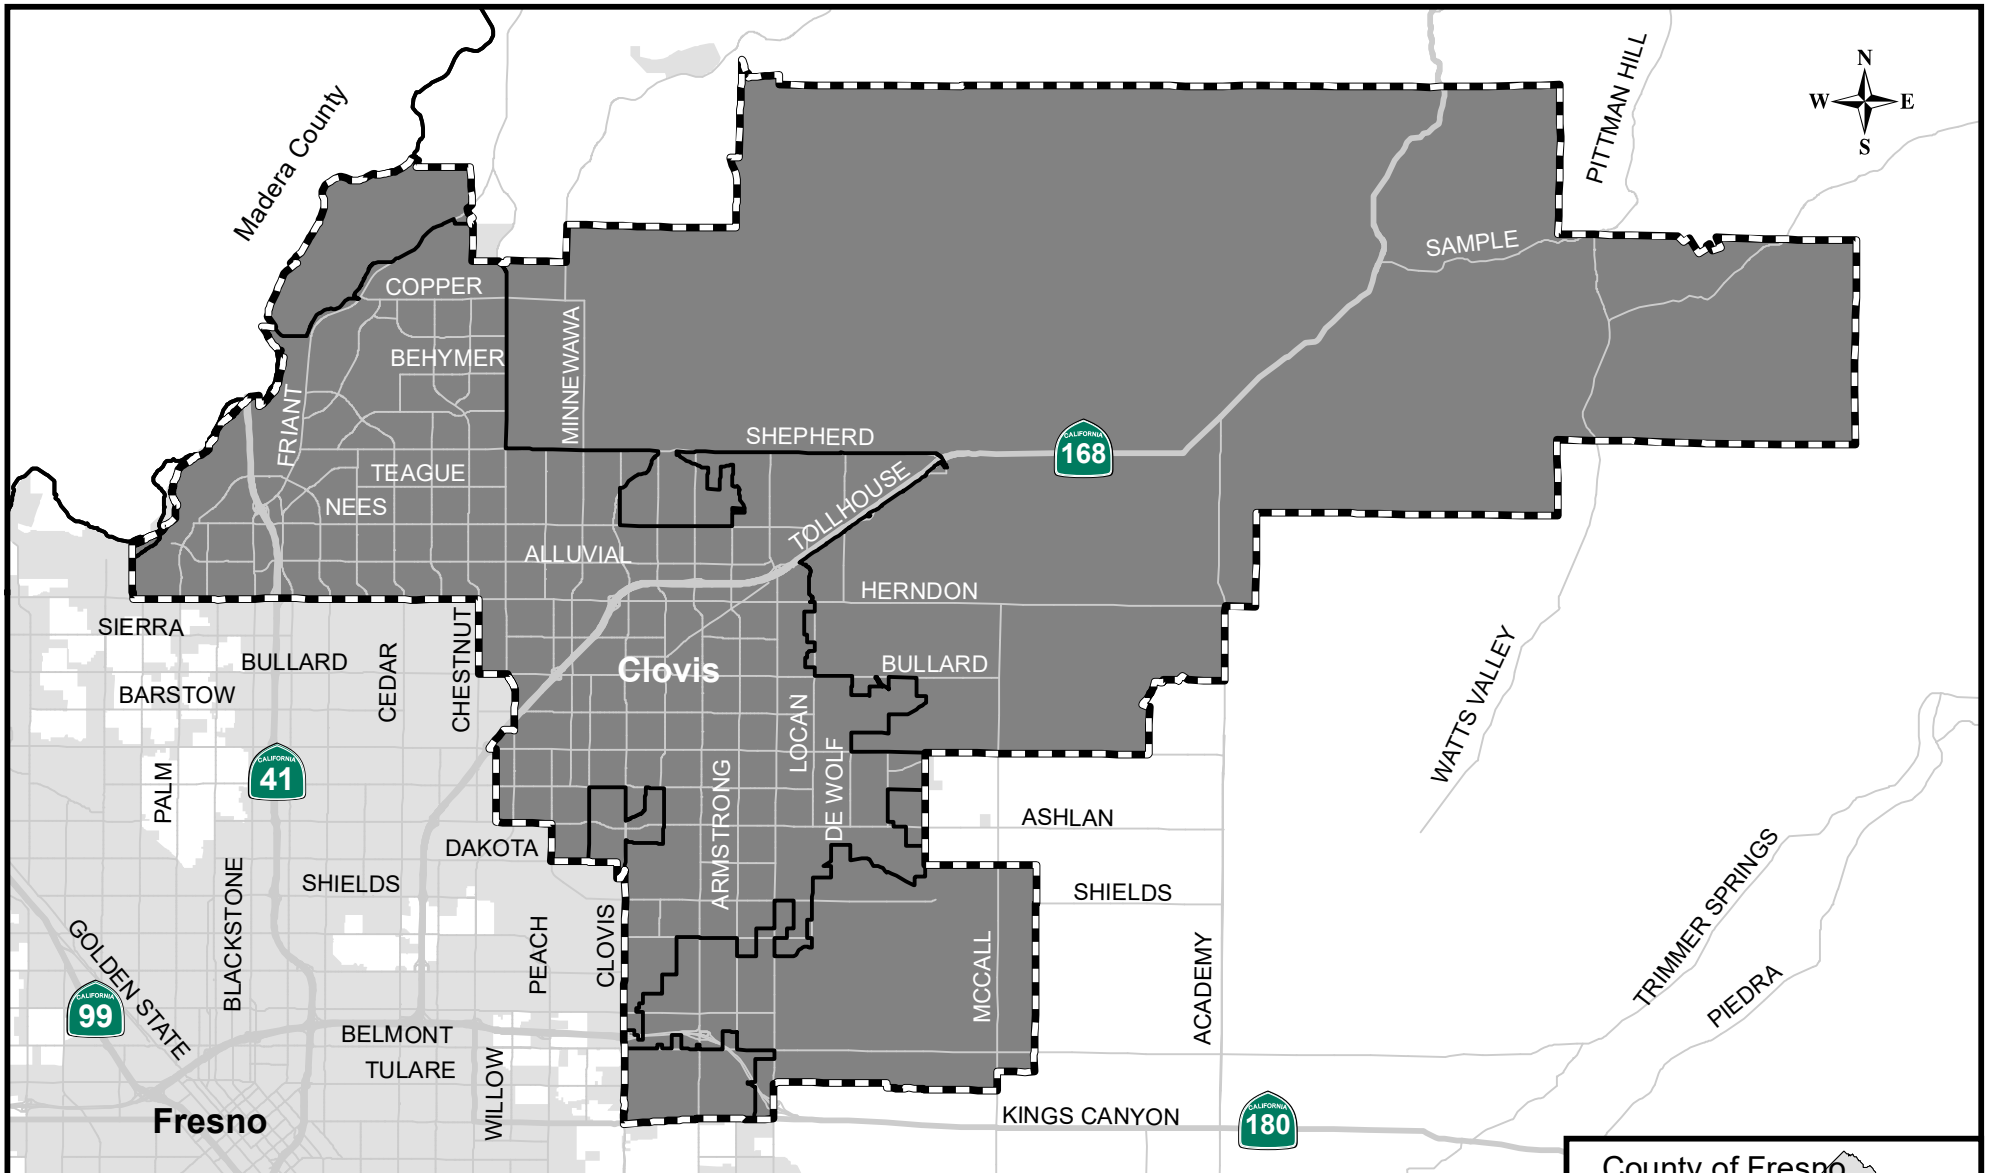

## Fresno Local Agency Formation Commission

-  District SOI
-  District Service Area
-  City Overlapping District

Formation: 1946  
 Sphere updated: 06/13/2018  
 District area: 103,048 acres  
 Sphere area: 103,048 acres

Map prepared: 06/13/2018